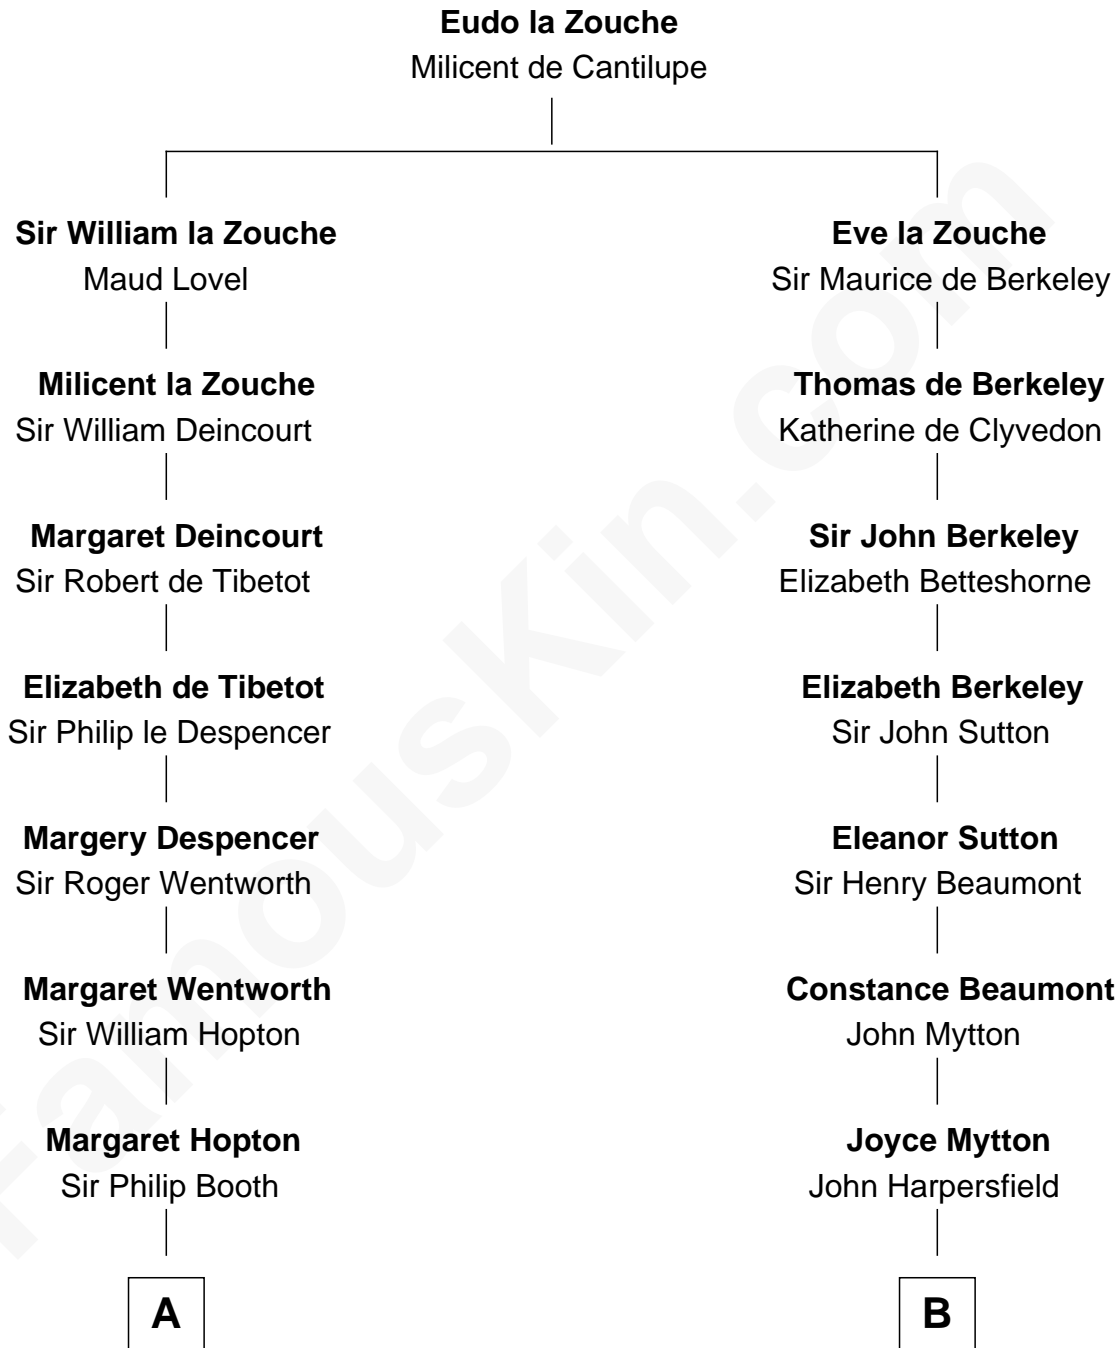

FamousKin.com Relationship Chart of

Henry Lee III

9th Governor of Virginia

17th cousin 4 times removed of

Chevy Chase

Comedian, Actor and Writer

C

Sarah Tennery Baker

Col. Lyne Shackelford Metcalfe

Grace Metcalfe

Charles Denison Chase

Edward Leigh Chase

Mabel Penrose Tinsley

Edward Tinsley Chase

Cathalene Parker Browning

Chevy Chase