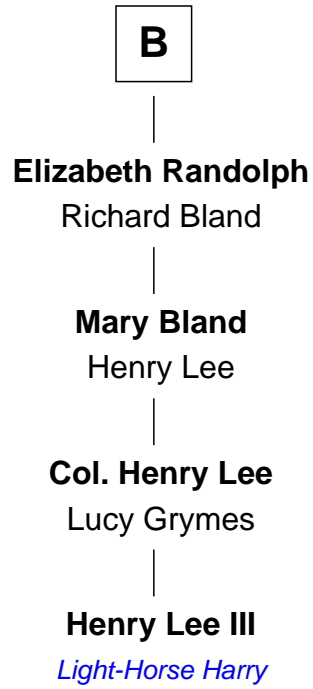

FamousKin.com Relationship Chart of

Henry Lee III

9th Governor of Virginia

19th Great-grandson of

William d'Aubenev

Magna Carta Surety

William d'Aubenev
Margaret de Umfreville

William de Aubenev
Isabel - - - - -

A

A

—
Margery Despencer
Sir Roger Wentworth

—
Margaret Wentworth
Sir William Hopton

—
Margaret Hopton
Sir Philip Booth

—
Audrey Booth
Sir William de Lytton

—
Sir Robert Lytton
Frances Cavalery

—
Anne Lytton
Sir John Borlase

—
Anne Borlase
Sir Euseby Isham

—
William Isham
Mary Brett

—
Henry Isham
Katherine Banks

—
Mary Isham
Col. William Randolph

B

FamousKin.com