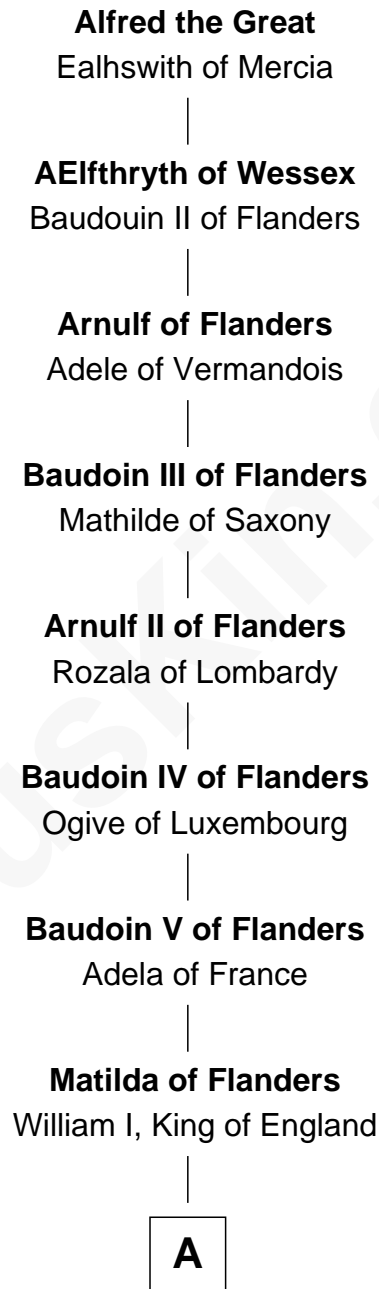

FamousKin.com Relationship Chart of

Henry Lee III

9th Governor of Virginia

27th Great-grandson of

Alfred the Great

King of the Anglo-Saxons

A

Henry I, King of England

Maud of Scotland

Maud of England

Geoffrey Plantagenet

Henry II, King of England

Eleanor of Aquitaine

John, King of England

Isabelle of Angoulême

Henry III, King of England

Eleanor of Provence

Edmund Plantagenet

Blanche of Artois

Henry Plantagenet

Maud de Chaworth

Eleanor Plantagenet

Richard Fitzalan

Sir Richard Fitzalan