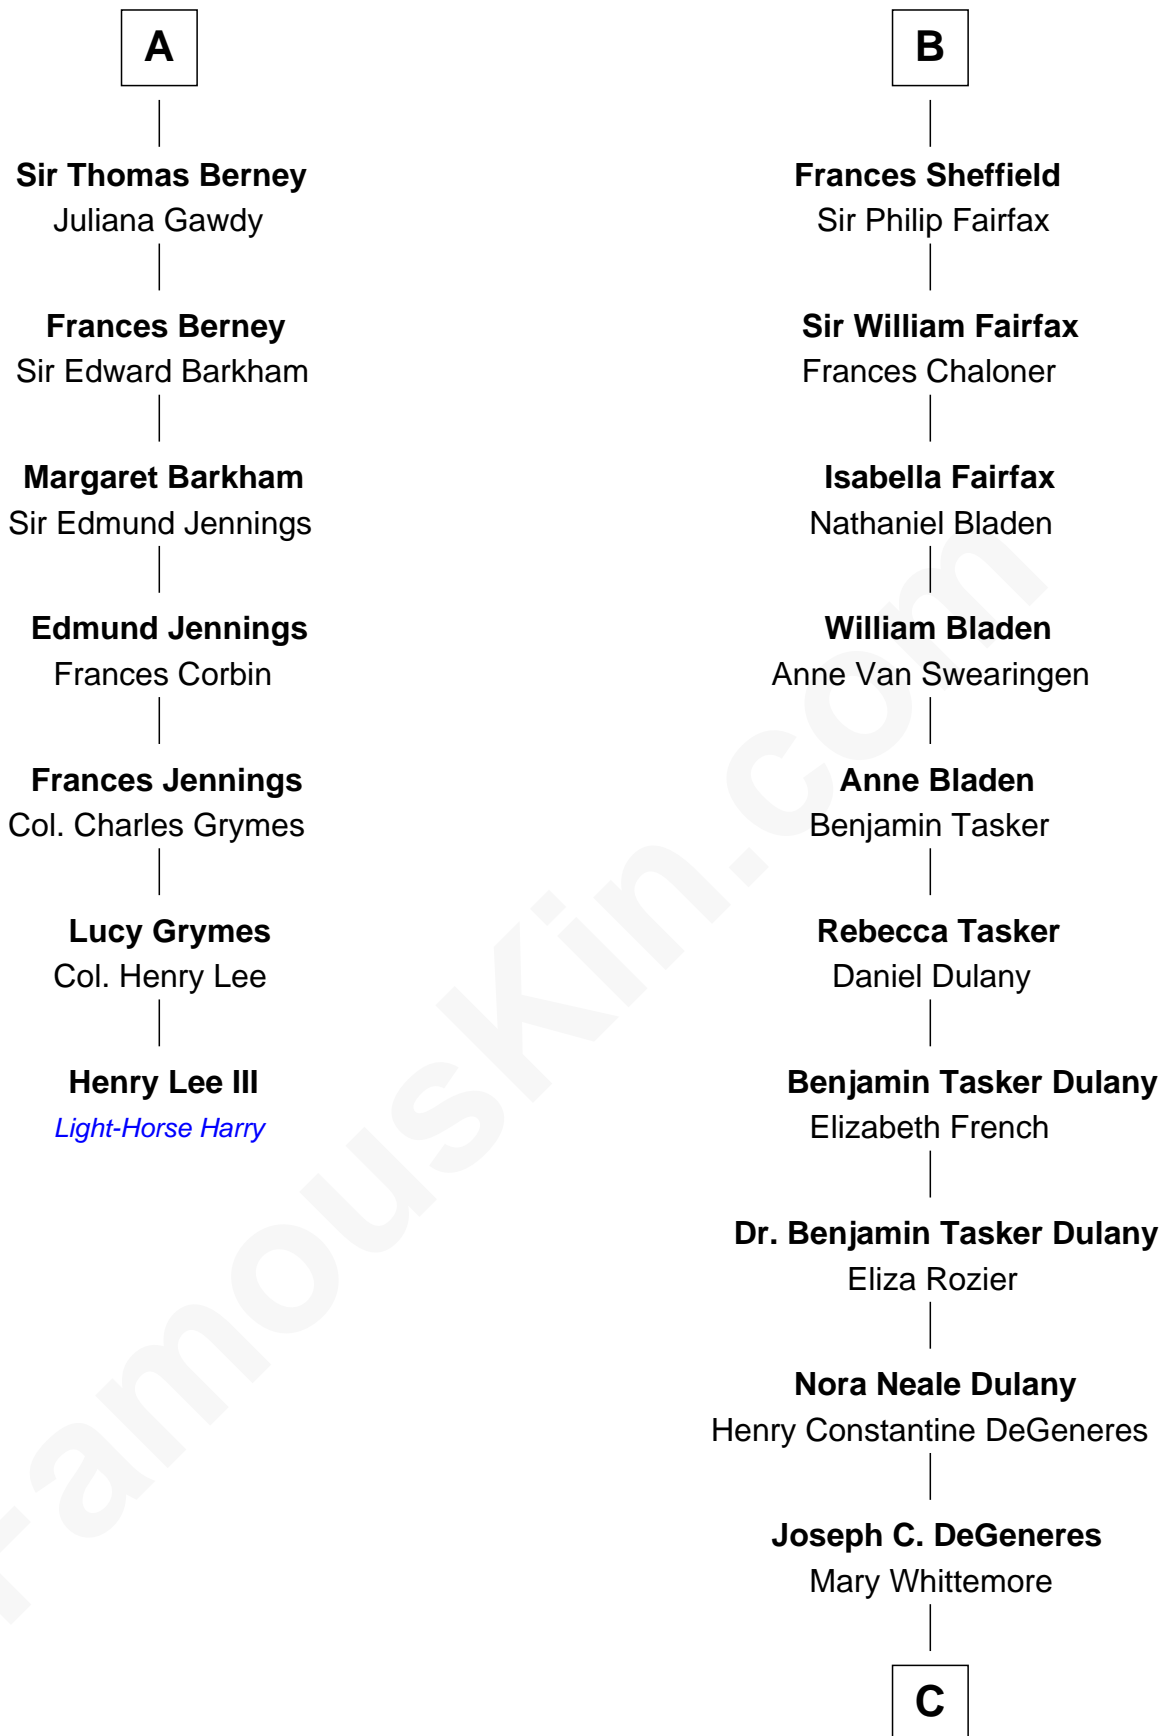

FamousKin.com Relationship Chart of

Henry Lee III

9th Governor of Virginia

13th cousin 7 times removed of

Ellen DeGeneres

Comedienne and TV Personality

Sir Richard Sergeaux

Philippe Fitzalan

C

Alfred George DeGeneres

Julia E. Billiu

Elliot Everett DeGeneres

Ruth Elodie Martin

Elliot Everett DeGeneres

Betty Jane Pfeffer

Ellen DeGeneres