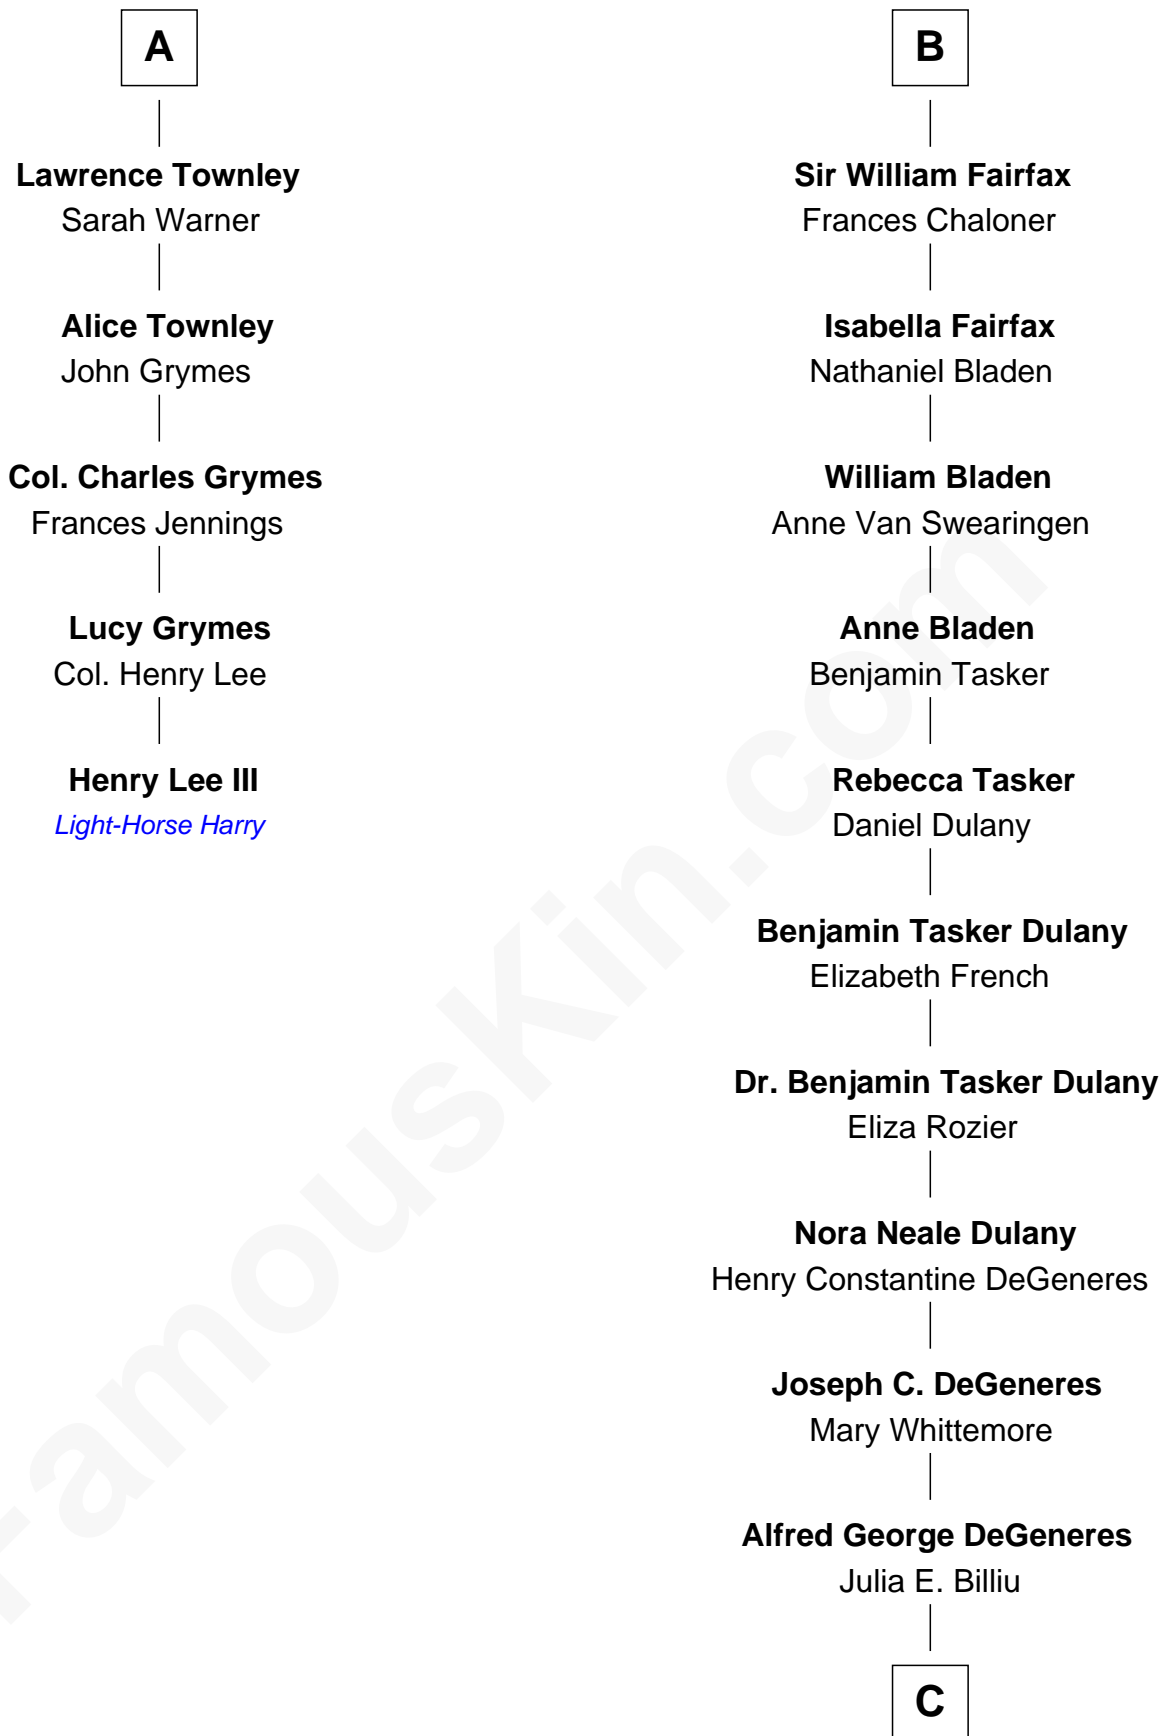

FamousKin.com Relationship Chart of

Henry Lee III

9th Governor of Virginia

11th cousin 8 times removed of

Ellen DeGeneres

Comedienne and TV Personality

Richard Sherburne

Alice Hamerton

C

Elliot Everett DeGeneres
Ruth Elodie Martin

Elliot Everett DeGeneres
Betty Jane Pfeffer

Ellen DeGeneres
Comedienne and TV Personality

FamousKin.com

Ellen DeGeneres photo by [Alan Light](#) (CC BY 2.0)