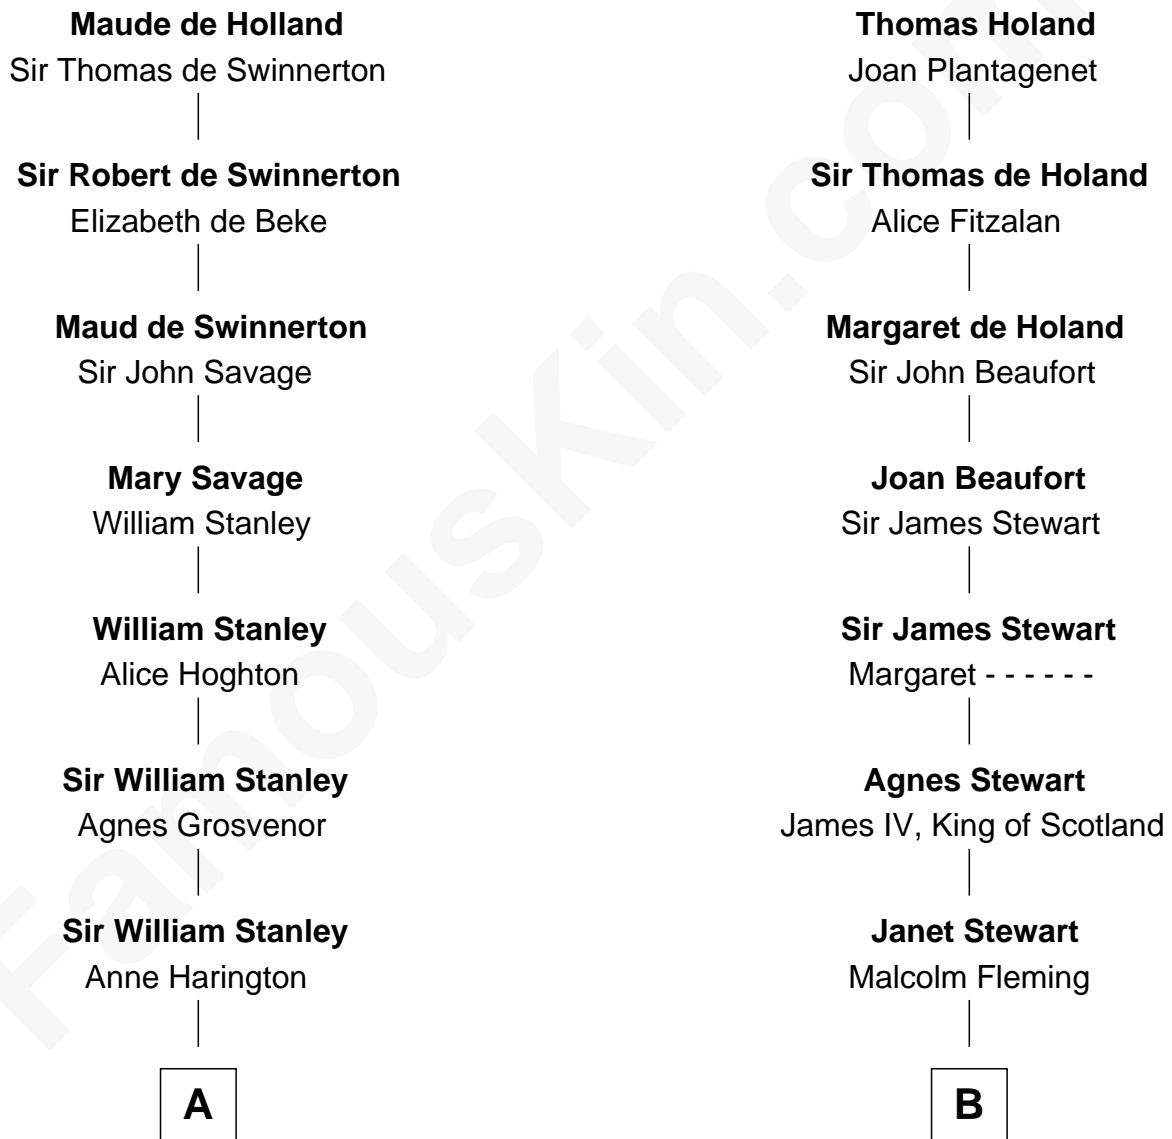

FamousKin.com Relationship Chart of

Henry Lee III

9th Governor of Virginia

14th cousin 6 times removed of

Guy Ritchie

British Filmmaker

Sir Robert de Holland

Maude la Zouche

C

Vivian Guy Ouseley McLaughlin

Edith Jane Martineau

Doris Margaretta McLaughlin

Stuart John Ritchie

John Vivian Ritchie

Amber Mary Parkinson

Guy Ritchie