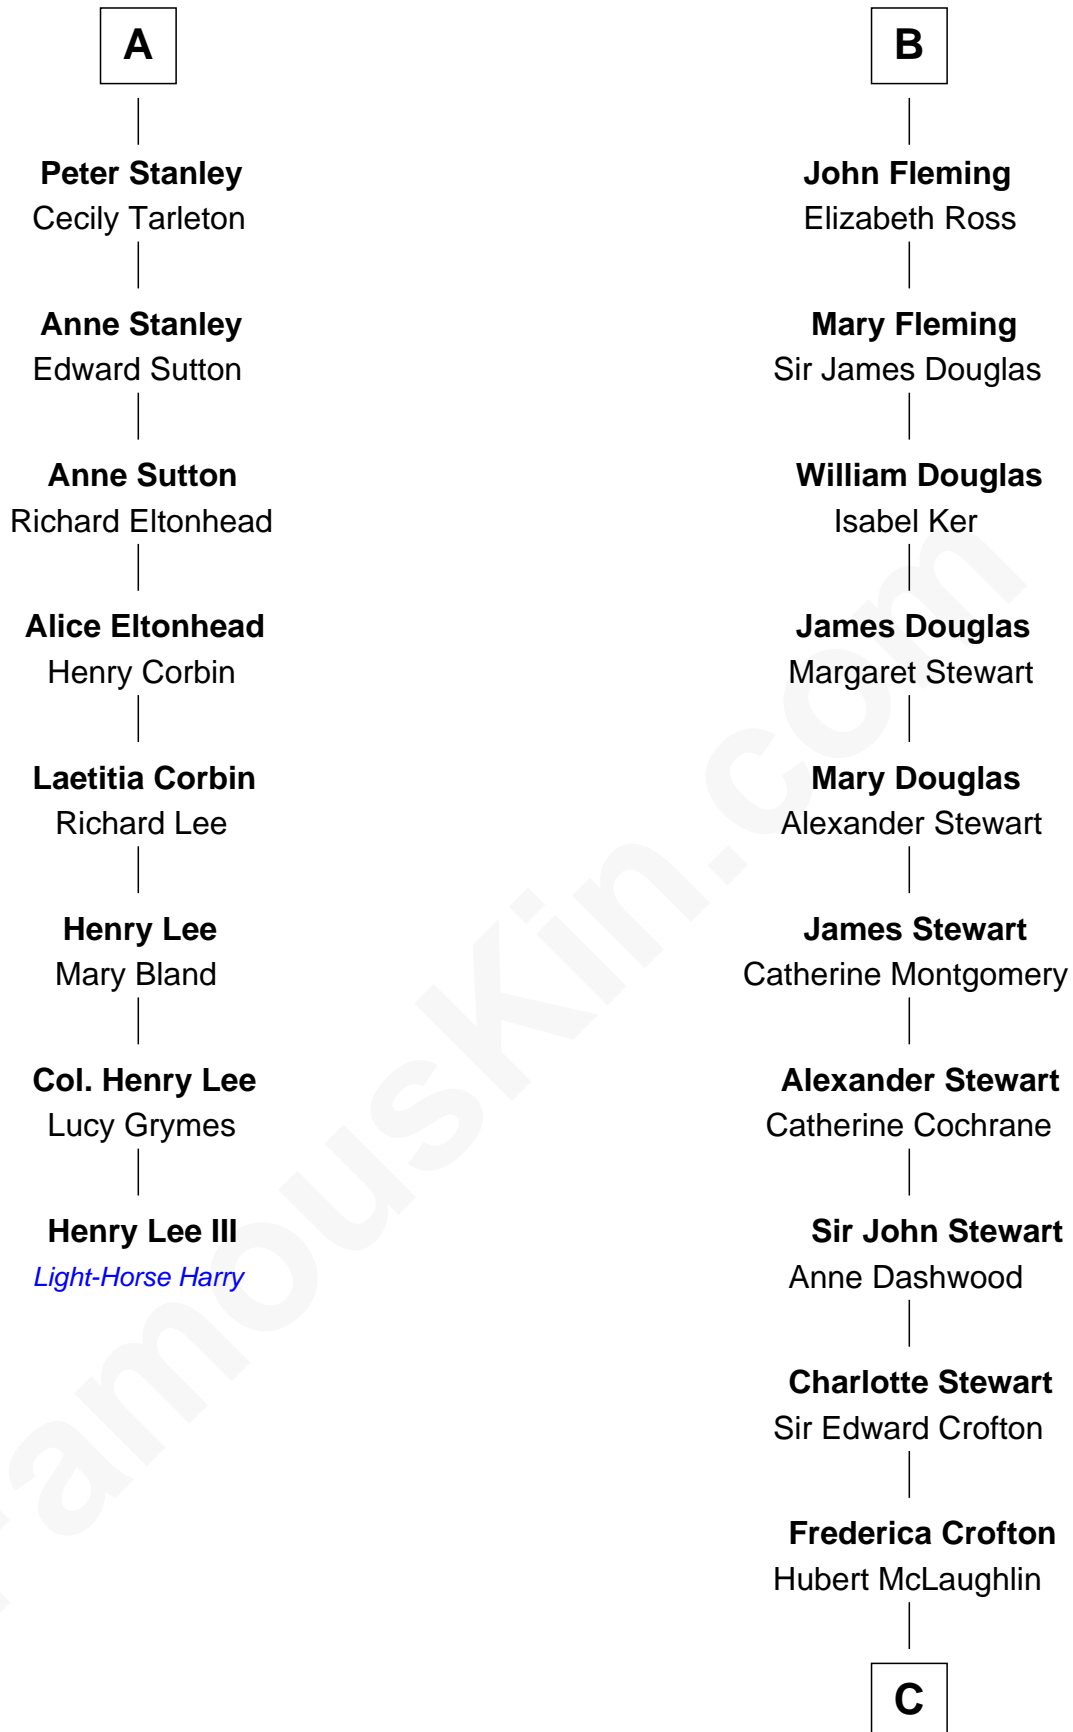

FamousKin.com Relationship Chart of

Henry Lee III

9th Governor of Virginia

14th cousin 6 times removed of

Guy Ritchie

British Filmmaker

Sir Robert de Holland

Maude la Zouche

C

Vivian Guy Ouseley McLaughlin

Edith Jane Martineau

Doris Margaretta McLaughlin

Stuart John Ritchie

John Vivian Ritchie

Amber Mary Parkinson

Guy Ritchie