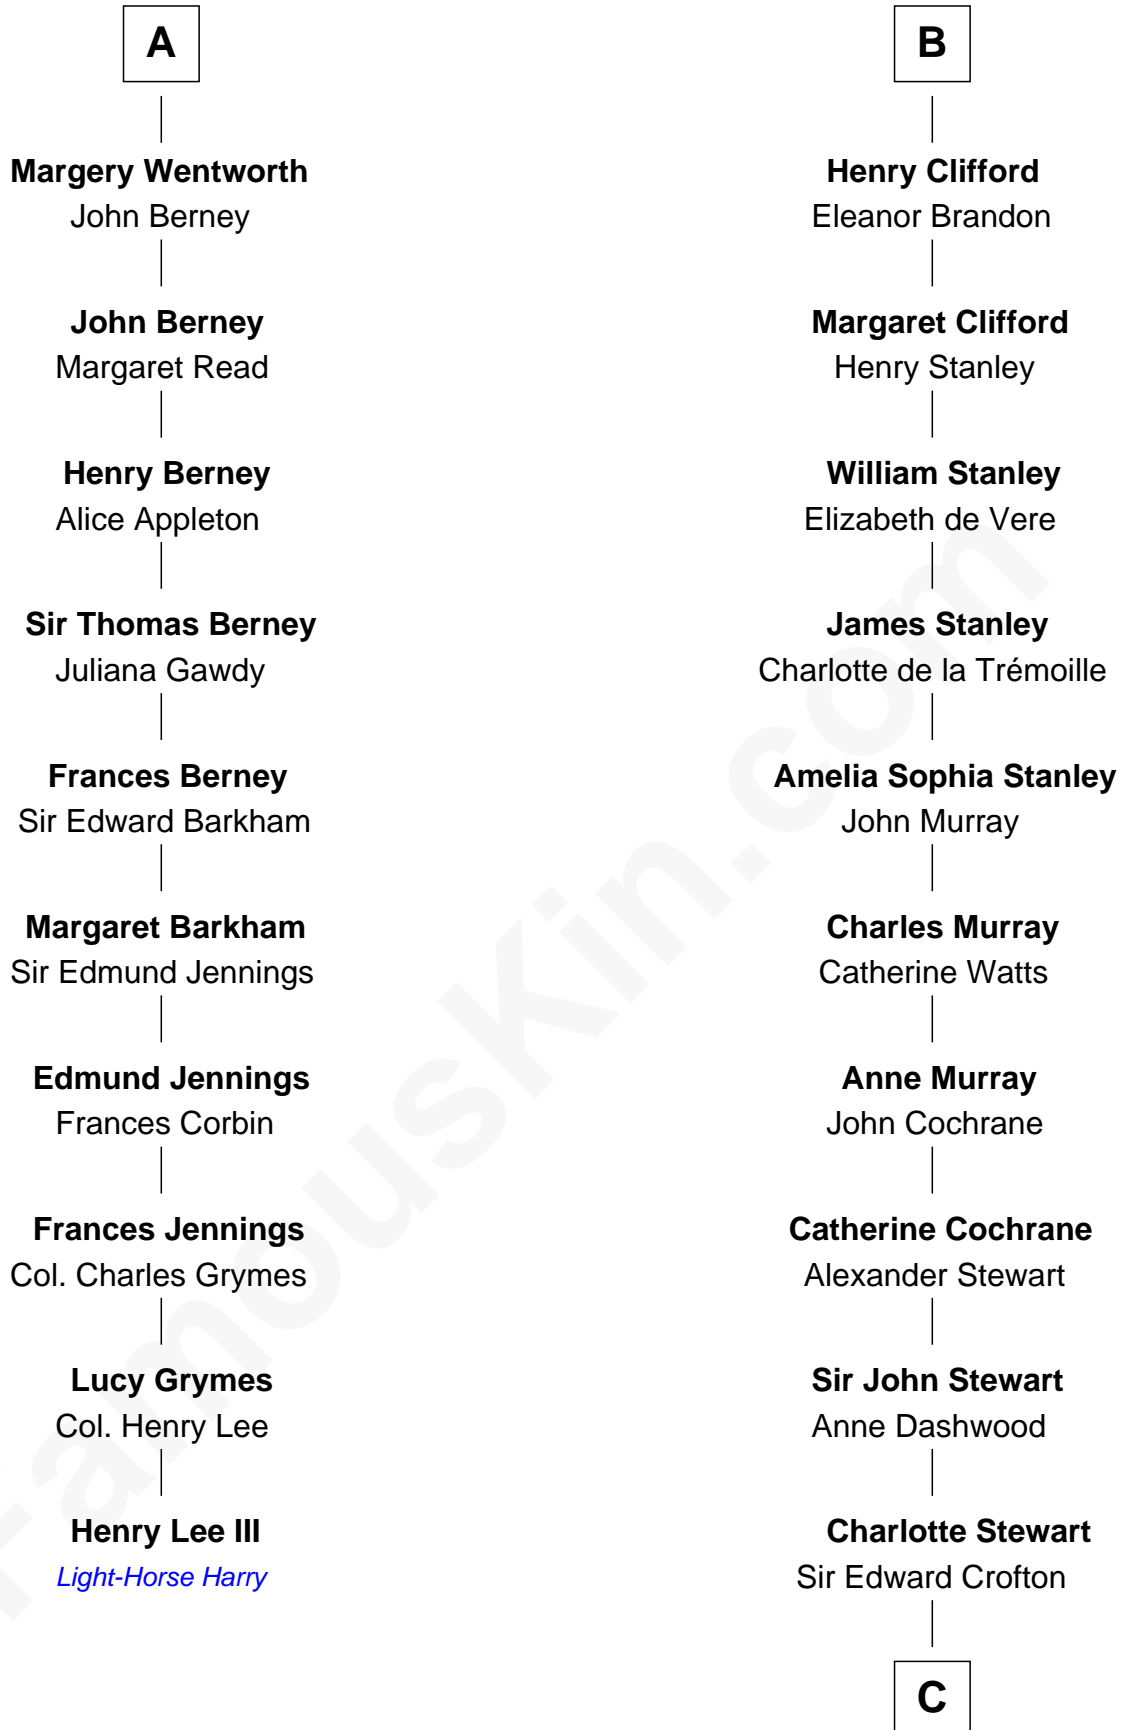

FamousKin.com Relationship Chart of

Henry Lee III

9th Governor of Virginia

16th cousin 5 times removed of

Guy Ritchie

British Filmmaker

Hugh le Despencer

Eleanor de Clare

Emma Marney

Sir Thomas Tyrrell

Humphrey Tyrrell

Isabel Helion

Anne Tyrrell

Sir Roger Wentworth

A

Elizabeth le Despencer

Maurice de Berkeley

Thomas de Berkeley

Margaret de Lisle

Elizabeth de Berkeley

Richard de Beauchamp

Eleanor Beauchamp

Edmund Beaufort

Eleanor Beaufort

Sir Robert Spencer

Catherine Spencer

Henry Algernon Percy

Margaret Percy

Henry Clifford

B

C

Frederica Crofton