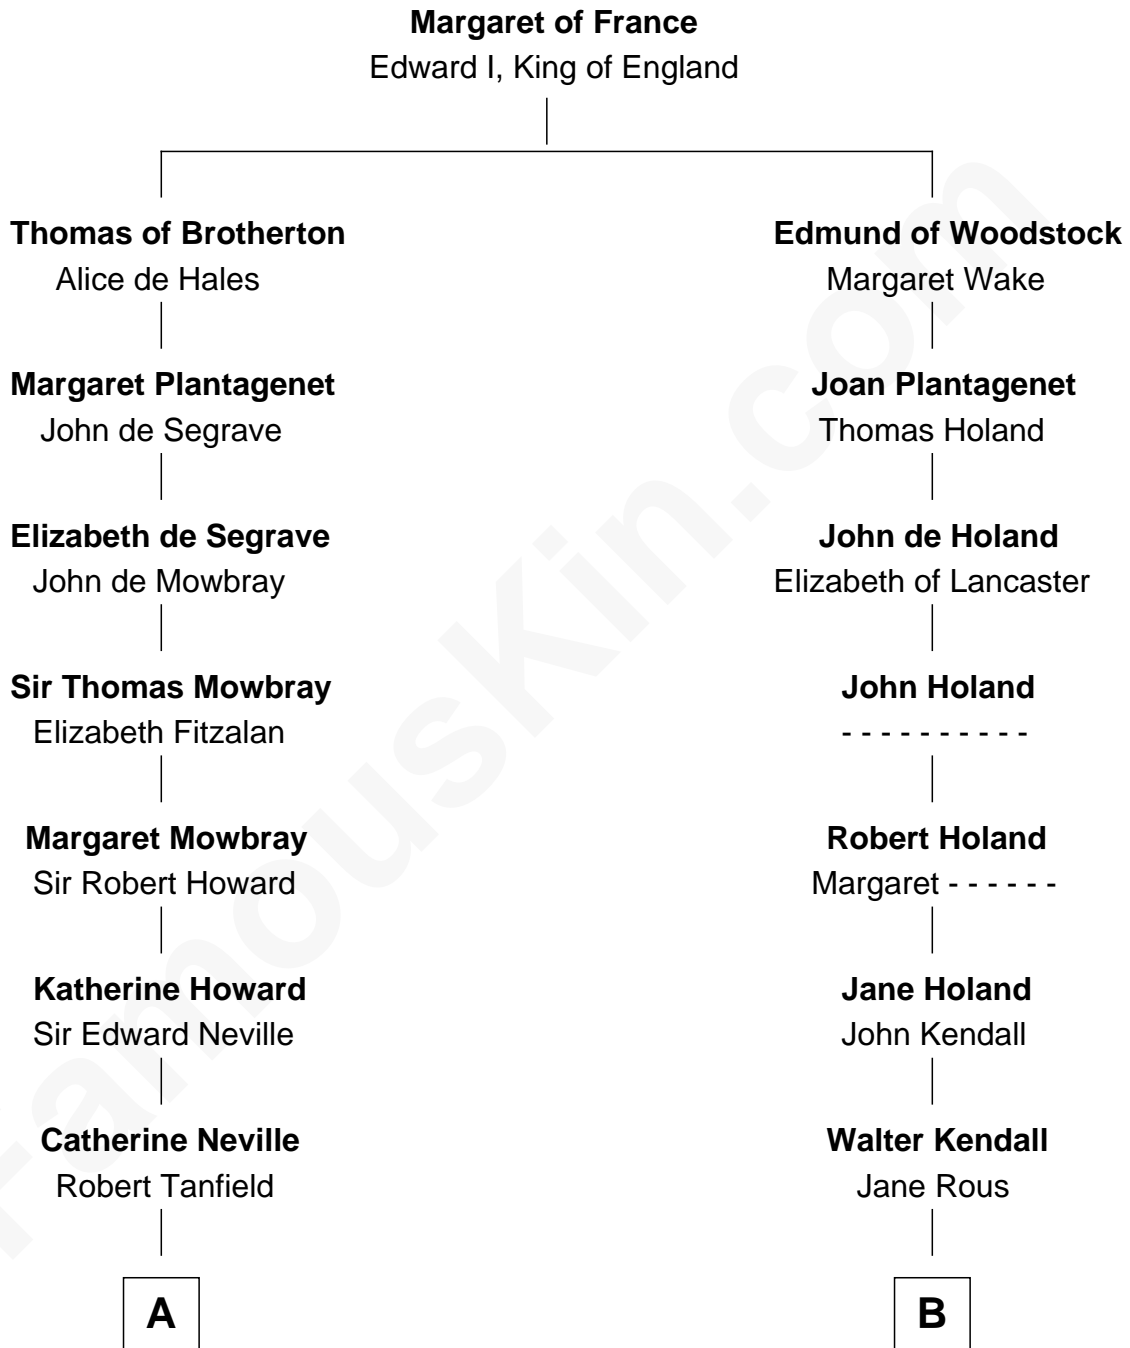

FamousKin.com

Relationship Chart of

Henry Lee III

9th Governor of Virginia

17th cousin 2 times removed of

Buckminster Fuller

Author, Architect, and Inventor

C

Caroline Matilda Wolcott

Martin Andrews

Caroline Wolcott Andrews

Richard Buckminster Fuller

Buckminster Fuller

Author, Architect, and Inventor

FamousKin.com