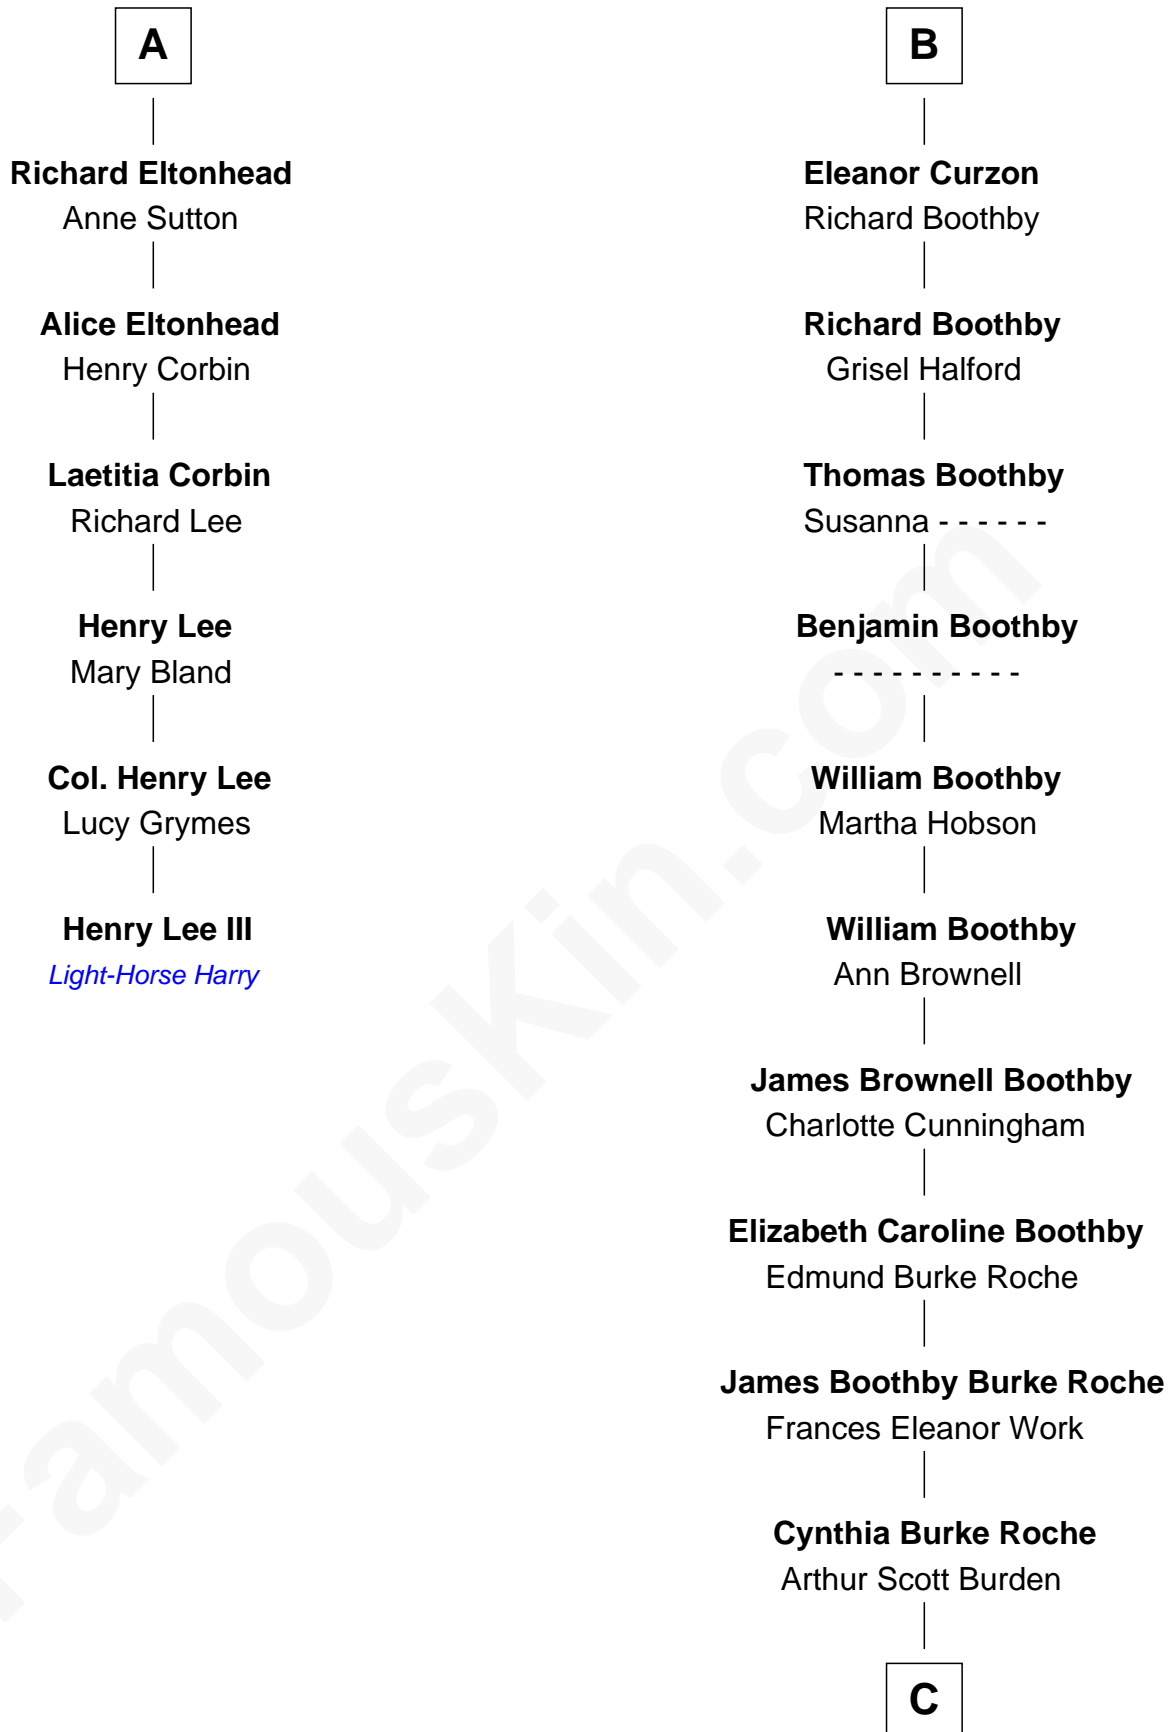

# FamousKin.com Relationship Chart of

**Henry Lee III**

*9th Governor of Virginia*

12th cousin 7 times removed of

**Oliver Platt**

*Movie Actor*

**Sir Richard Fitzalan**

Elizabeth de Bohun

Sir William Beauchamp

**Joan Beauchamp**

James Butler

**Elizabeth Butler**

John Talbot

**Ann Talbot**

Sir Henry Vernon

**Thomas Vernon**

Anne Ludlow

**Eleanor Vernon**

Francis Curzon

**John Curzon**

Millicent Sacheverell

**B**

**C**

**Eileen Burden**  
Walter Maynard