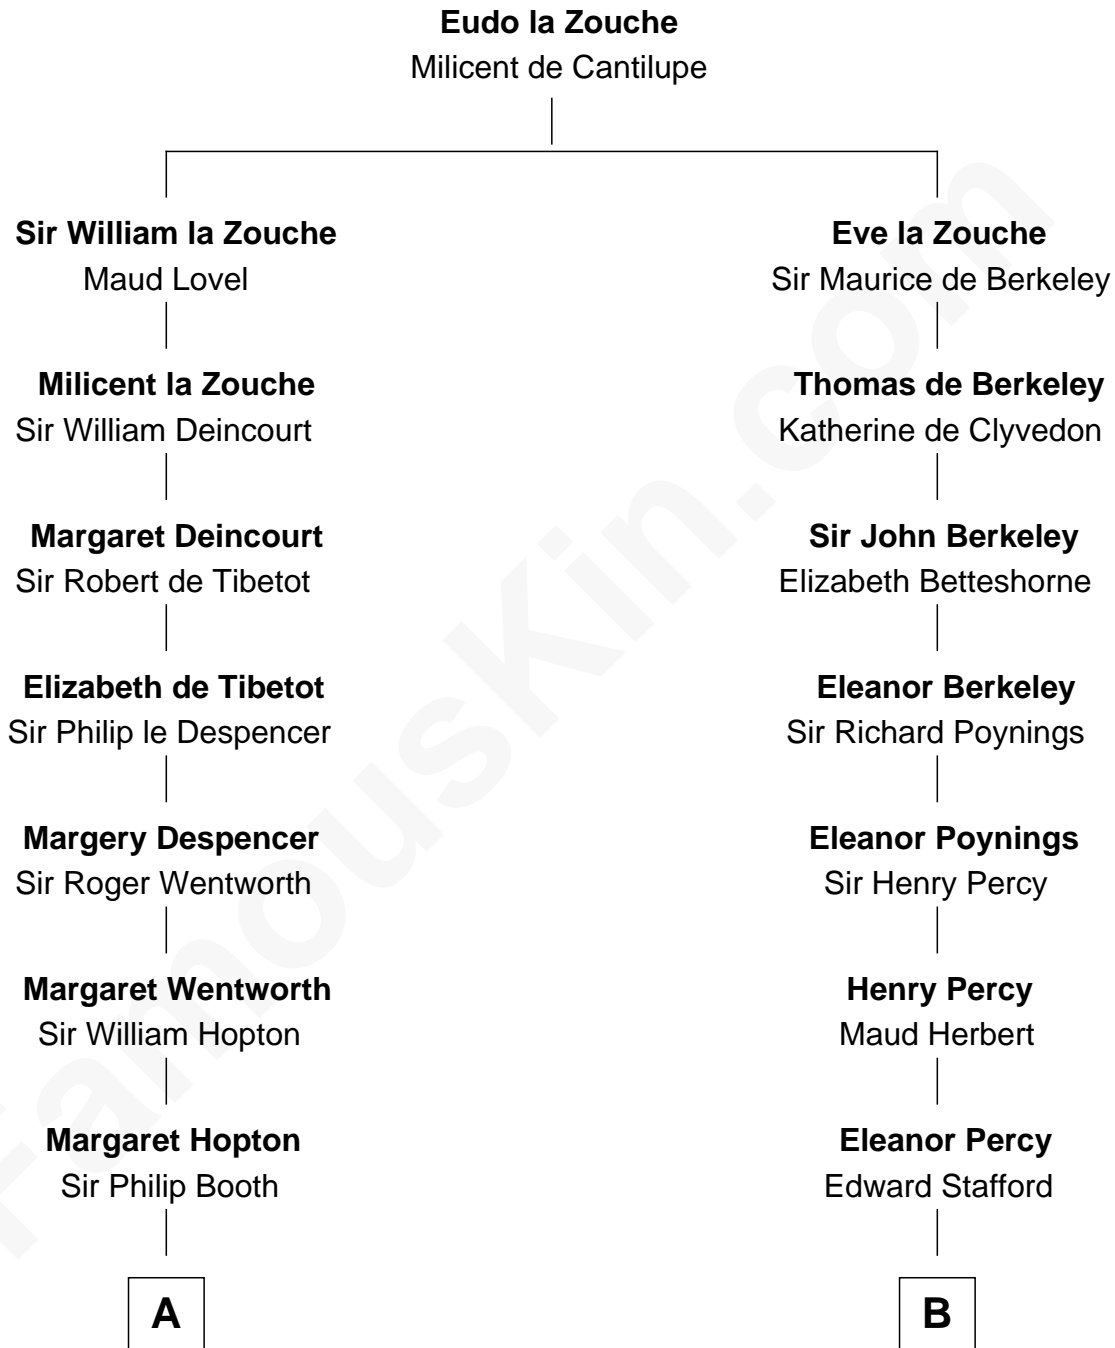

FamousKin.com

Relationship Chart of

Henry Lee III

9th Governor of Virginia

17th cousin 4 times removed of

Thomas Hunt Morgan

Nobel Prize Winner in Physiology or Medicine

C

—
John Ross Key

Anne Phebe Penn Dagworthy Charlton

—
Francis Scott Key

Mary Tayloe Lloyd

—
Elizabeth Phoebe Key

Charles Howard

—
Ellen Key Howard

Charlton Hunt Morgan

—
Thomas Hunt Morgan

Nobel Prize Winner

FamousKin.com