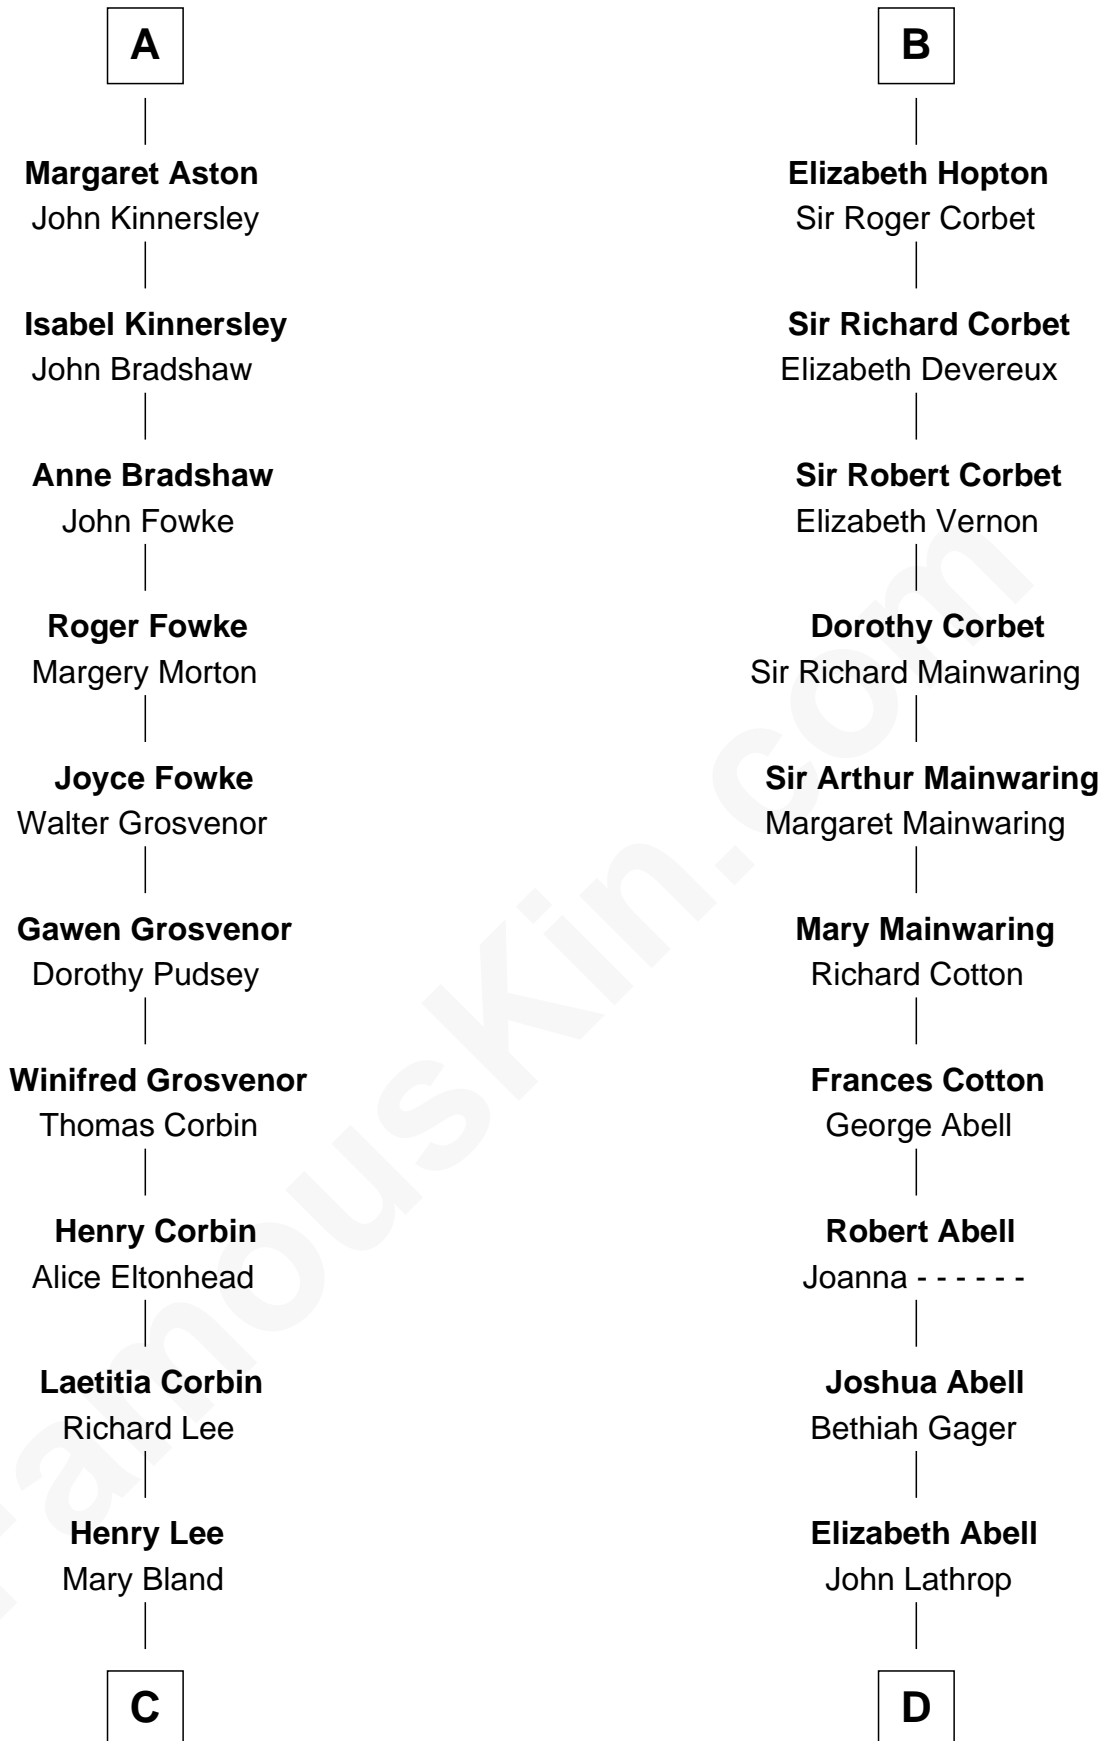

## Relationship Chart of

### Henry Lee III

9th Governor of Virginia

18th cousin 2 times removed of

**C. W. Post**

Founder of Post Cereals

**C**

**Col. Henry Lee**

Lucy Grymes

**Henry Lee III**

*Light-Horse Harry*

**D**

**Azel Lathrop**

Elizabeth Hyde

**Erastus Lathrop**

Sarah Bailey

**Caroline Cushman Lathrop**