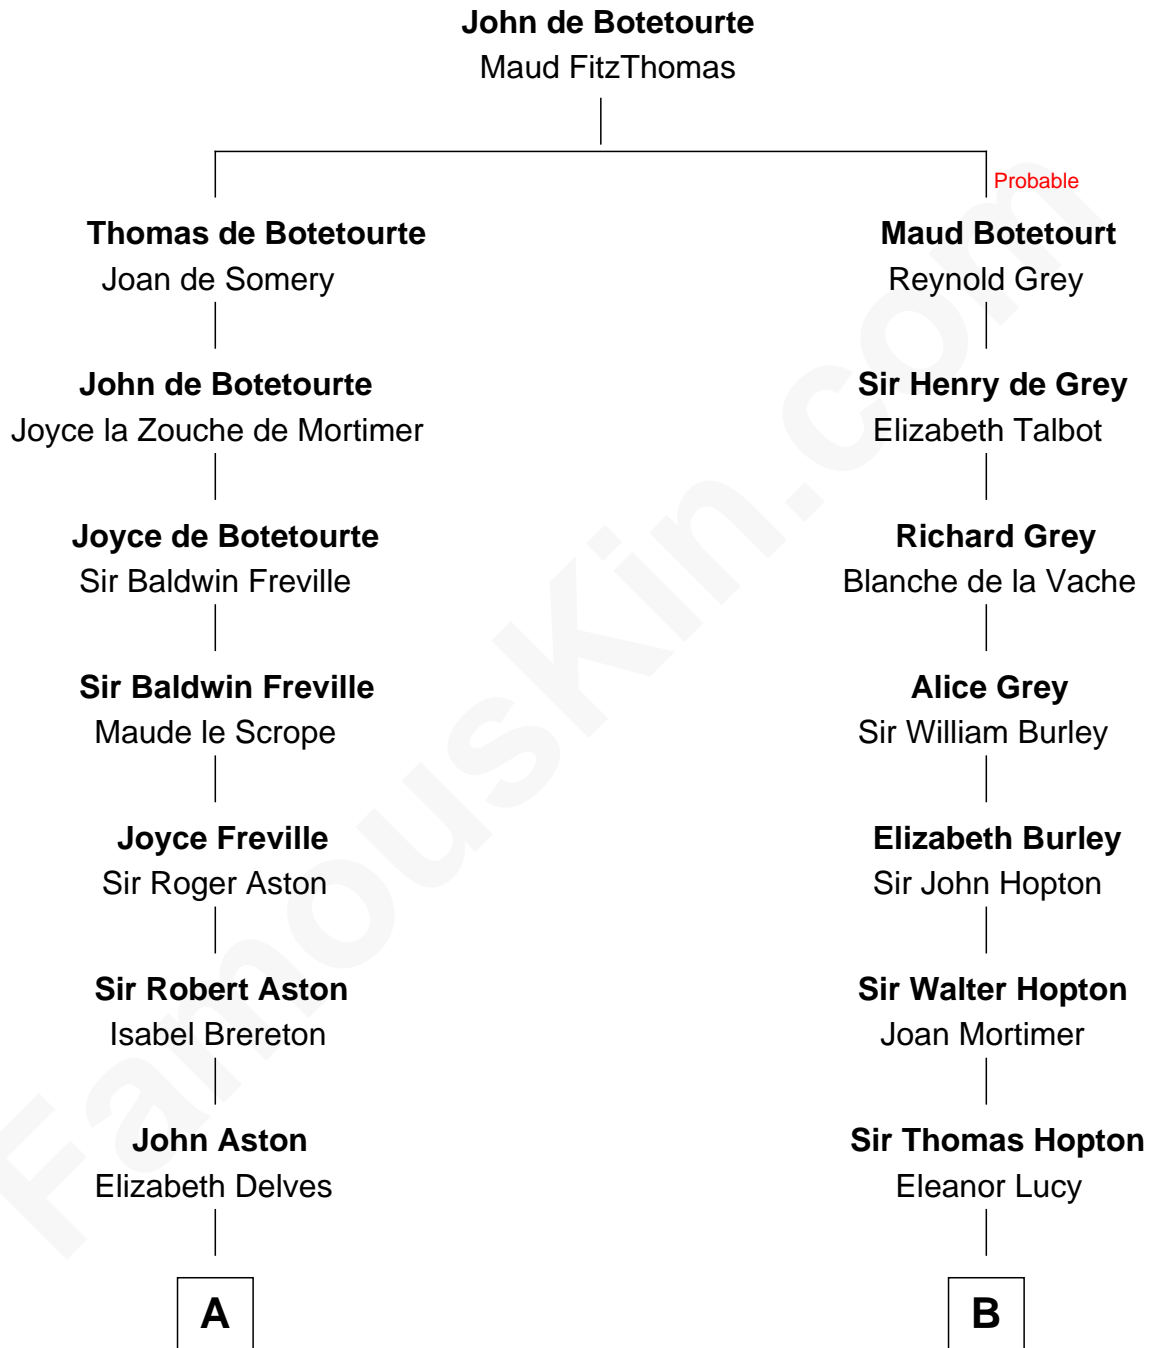

## Relationship Chart of

### Henry Lee III

9th Governor of Virginia

18th cousin 2 times removed of

**C. W. Post**

Founder of Post Cereals

**C**

**Col. Henry Lee**

Lucy Grymes