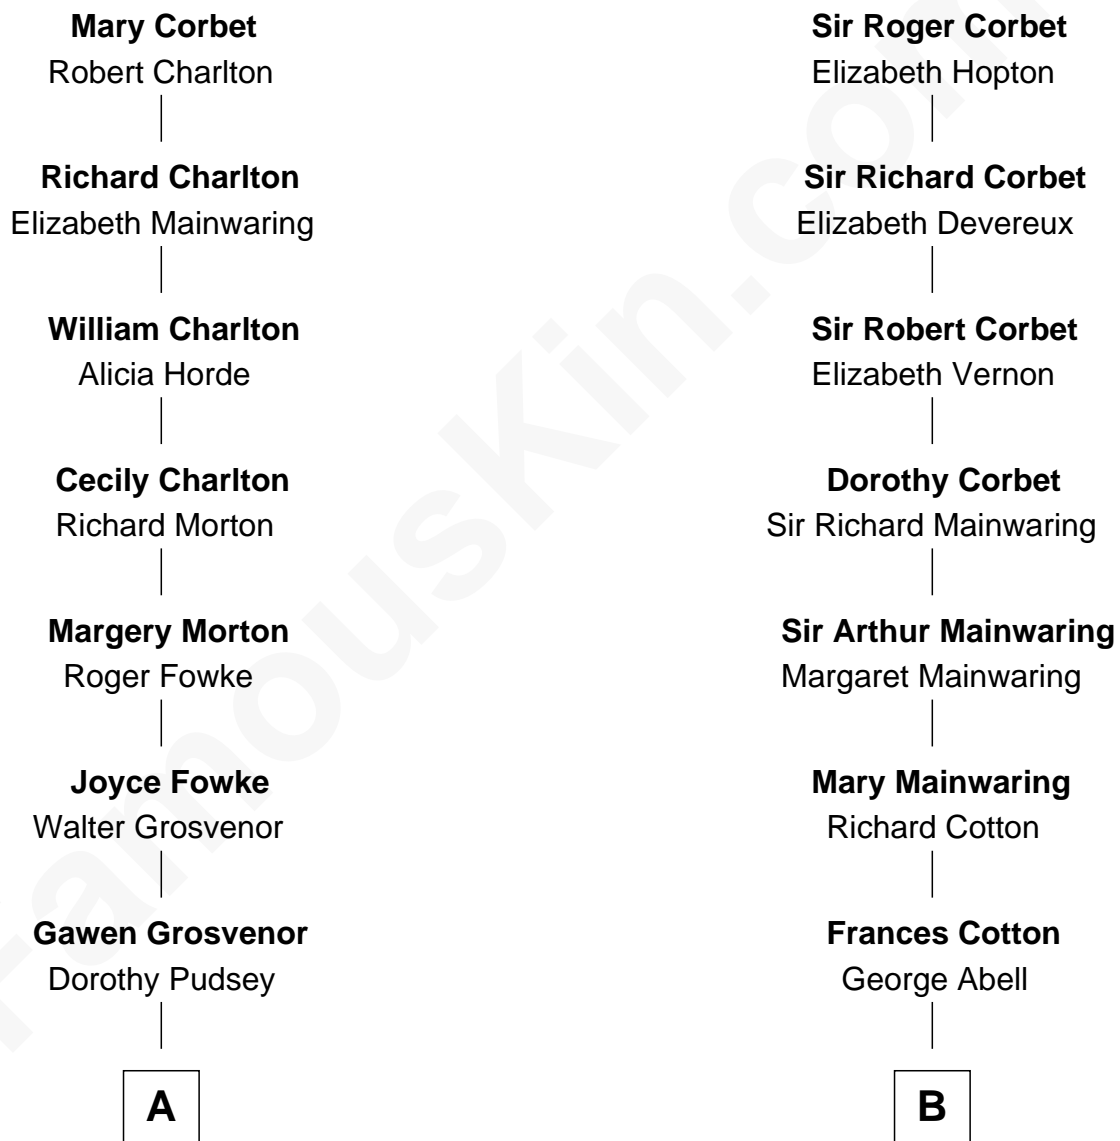

FamousKin.com Relationship Chart of

Henry Lee III

9th Governor of Virginia

12th cousin 1 time removed of

C. W. Post

Founder of Post Cereals

Sir Robert Corbet

Margaret - - - - -