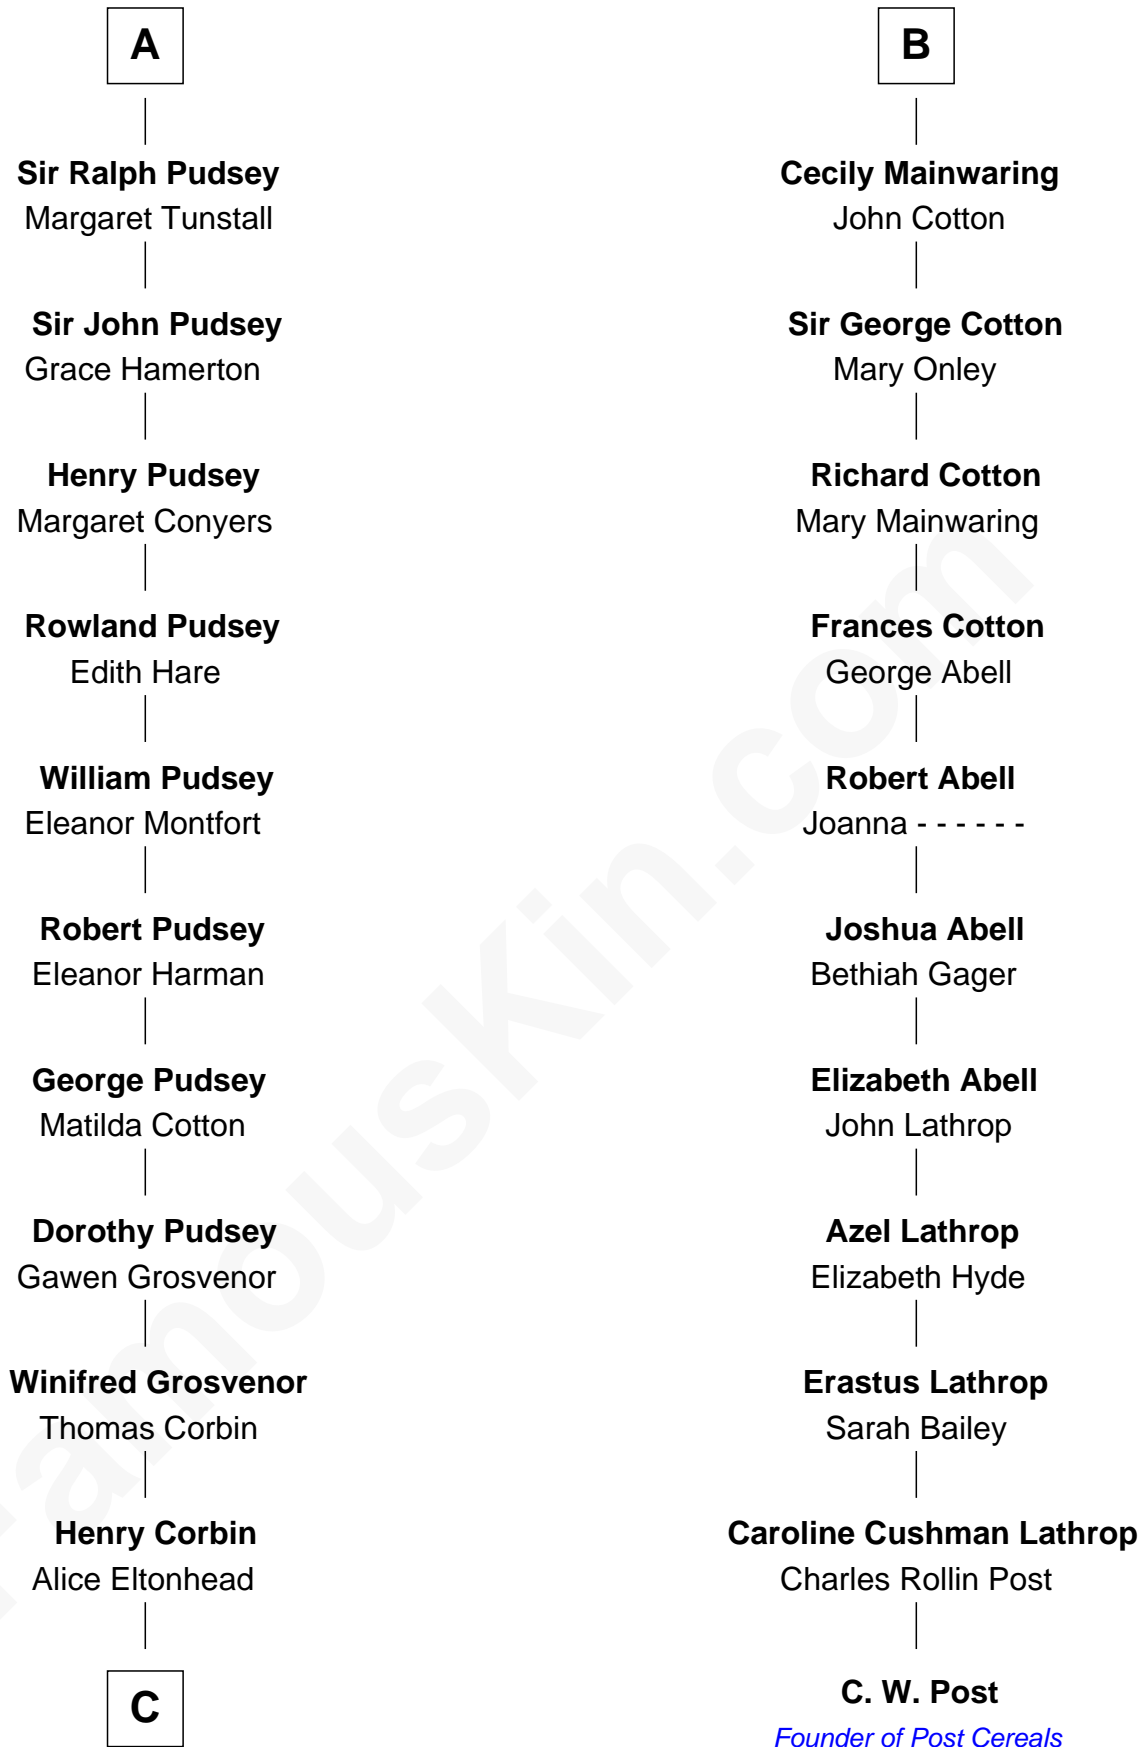

# FamousKin.com Relationship Chart of

**Henry Lee III**

*9th Governor of Virginia*

17th cousin 3 times removed of

**C. W. Post**

*Founder of Post Cereals*

**C**

—  
**Laetitia Corbin**

Richard Lee

—  
**Henry Lee**

Mary Bland

—  
**Col. Henry Lee**

Lucy Grymes

—  
**Henry Lee III**

*Light-Horse Harry*

FamousKin.com