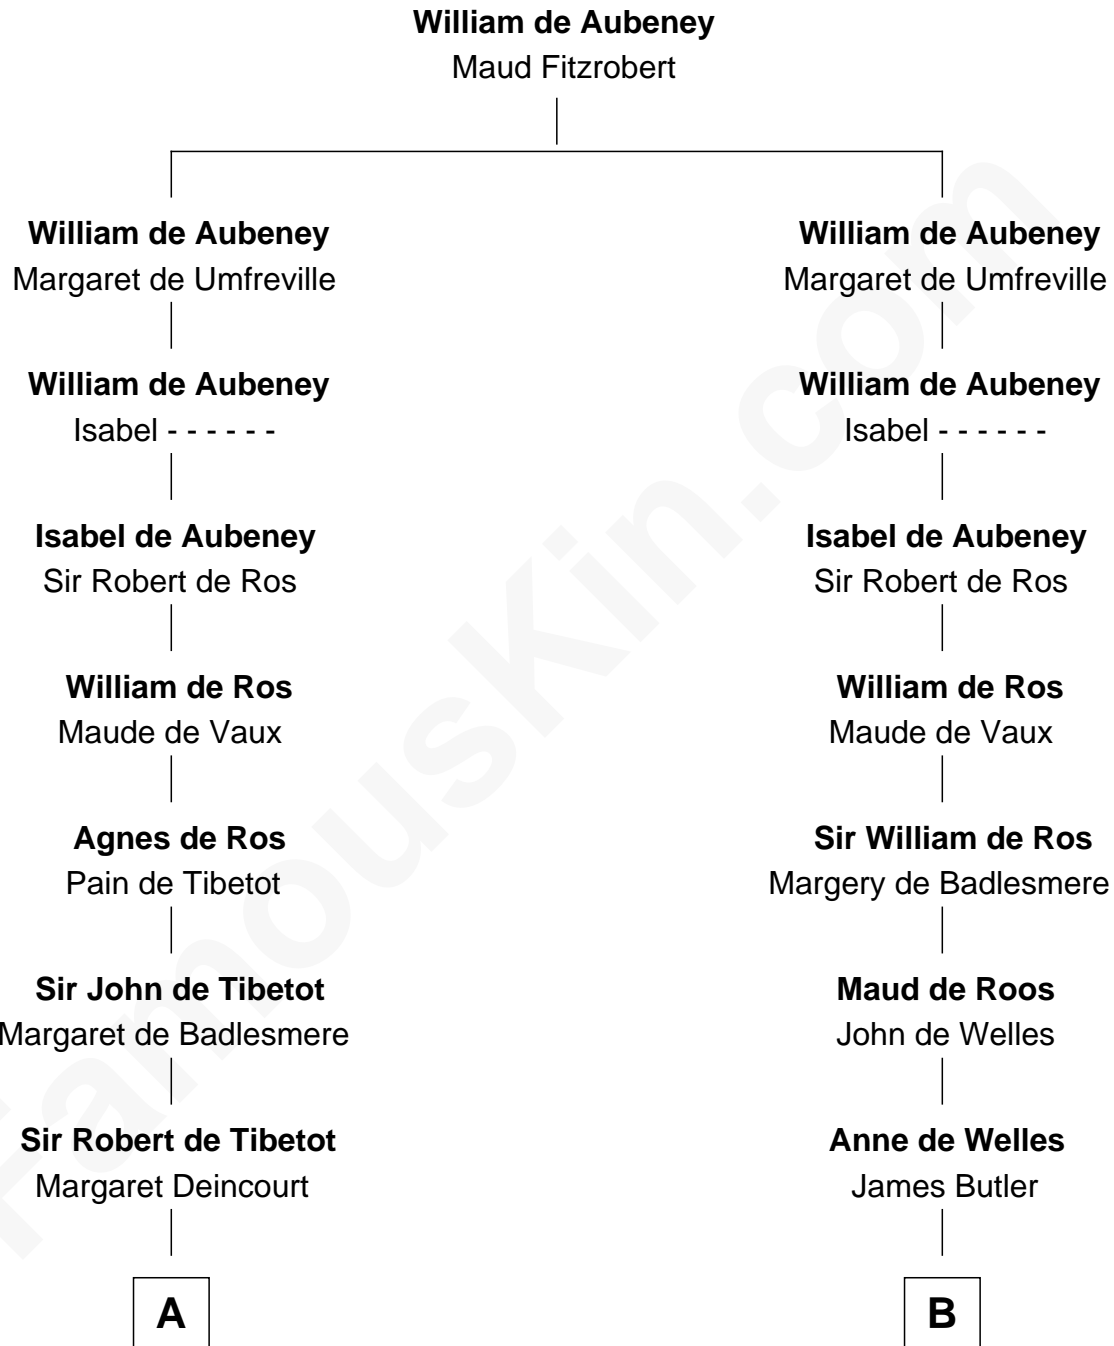

# FamousKin.com Relationship Chart of

**Henry Lee III**

*9th Governor of Virginia*

21st cousin of

**C. W. Post**

*Founder of Post Cereals*

**C**

**Mary Isham**  
Col. William Randolph

**Elizabeth Randolph**  
Richard Bland

**Mary Bland**  
Henry Lee

**Col. Henry Lee**  
Lucy Grymes

**Henry Lee III**  
*Light-Horse Harry*

**D**

**Elizabeth Abell**  
John Lathrop

**Azel Lathrop**  
Elizabeth Hyde

**Erastus Lathrop**  
Sarah Bailey

**Caroline Cushman Lathrop**  
Charles Rollin Post

**C. W. Post**  
*Founder of Post Cereals*