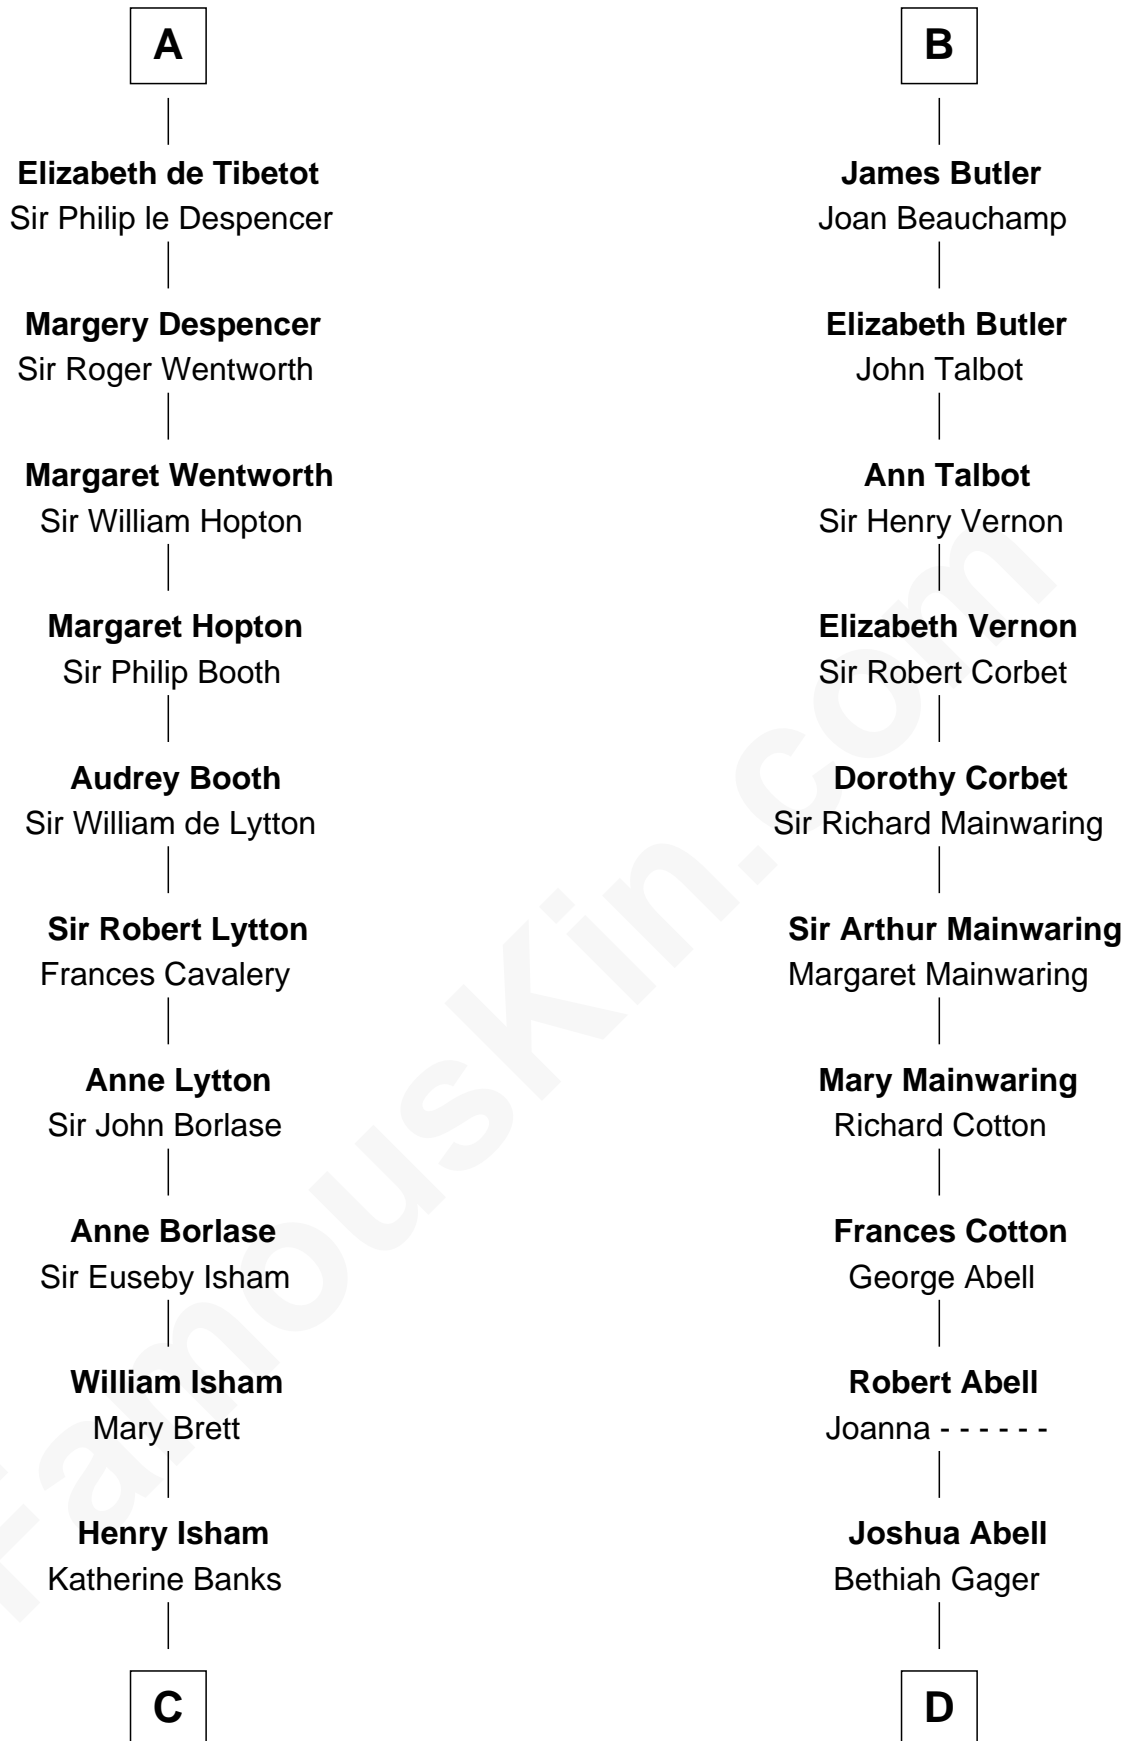

# FamousKin.com Relationship Chart of

**Henry Lee III**

*9th Governor of Virginia*

21st cousin of

**C. W. Post**

*Founder of Post Cereals*

**C**

**Mary Isham**  
Col. William Randolph

**Elizabeth Randolph**  
Richard Bland

**Mary Bland**  
Henry Lee

**Col. Henry Lee**  
Lucy Grymes

**Henry Lee III**  
*Light-Horse Harry*

**D**

**Elizabeth Abell**  
John Lathrop

**Azel Lathrop**  
Elizabeth Hyde

**Erastus Lathrop**  
Sarah Bailey

**Caroline Cushman Lathrop**  
Charles Rollin Post

**C. W. Post**  
*Founder of Post Cereals*