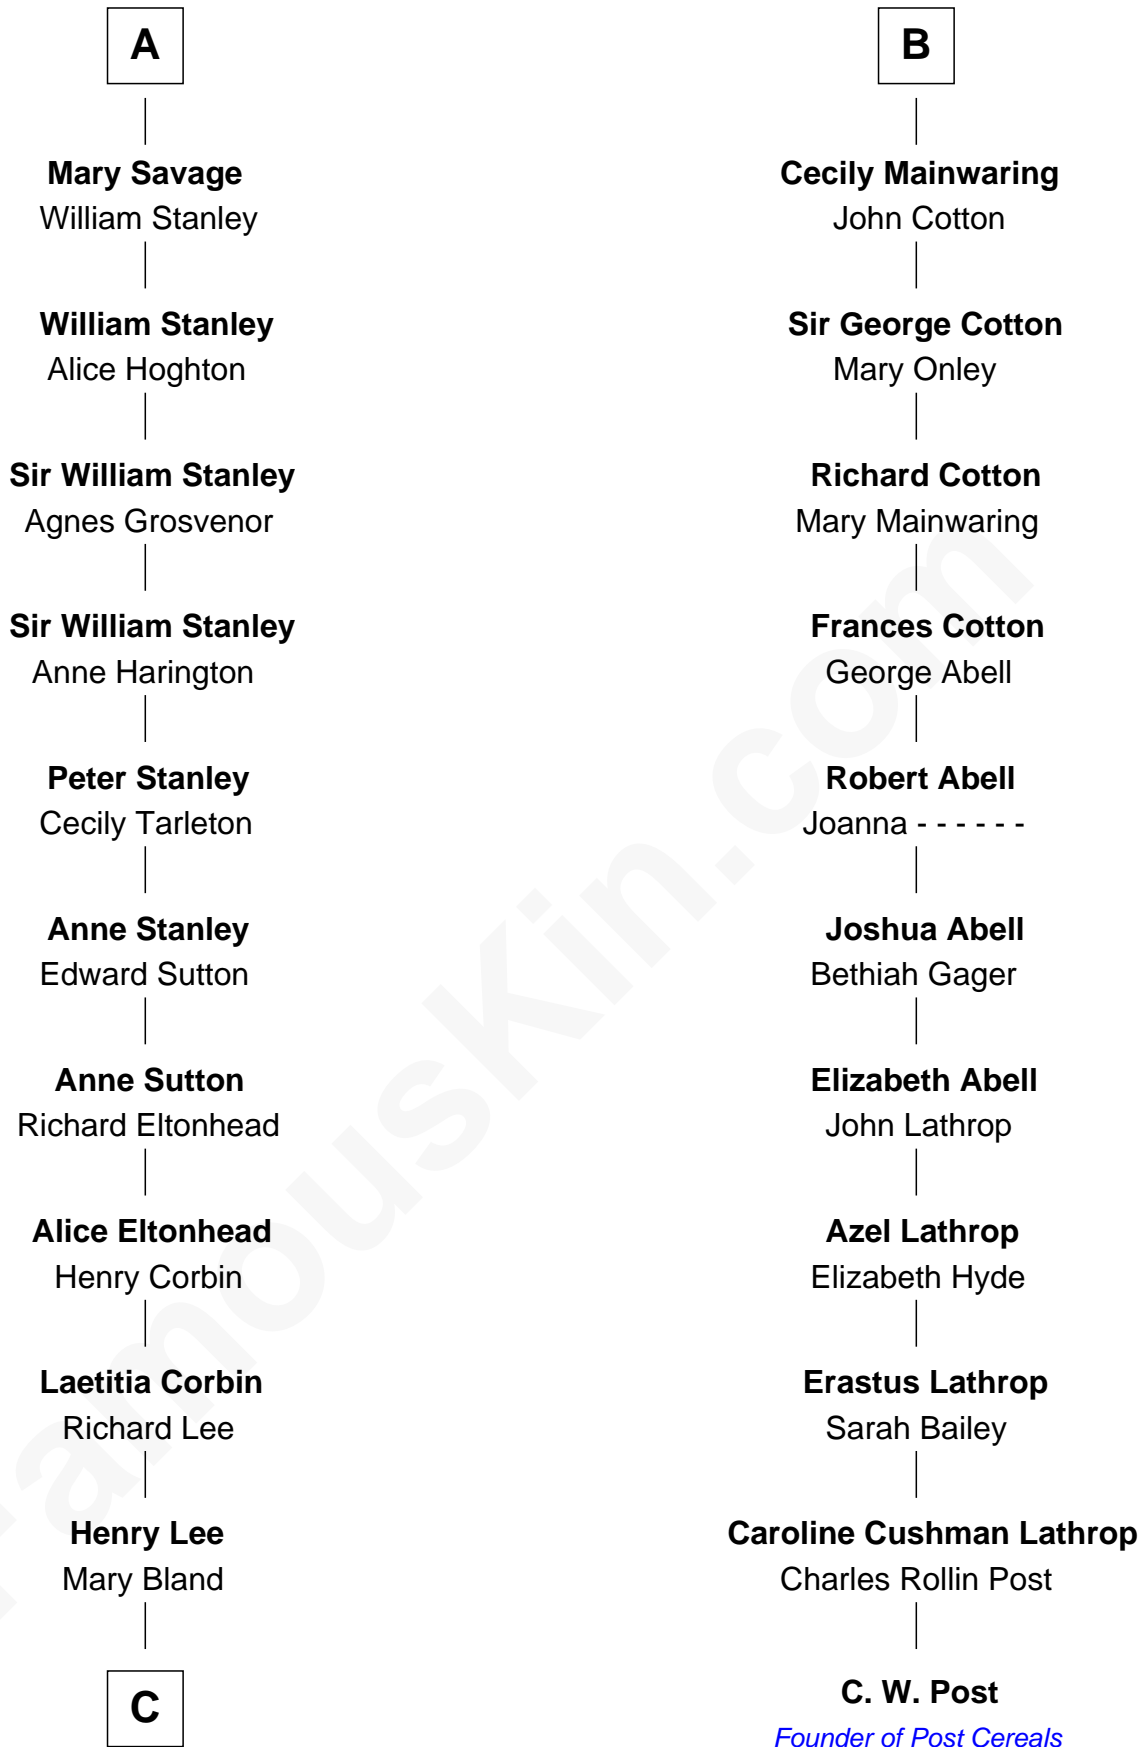

FamousKin.com

Relationship Chart of

Henry Lee III

9th Governor of Virginia

17th cousin 1 time removed of

C. W. Post

Founder of Post Cereals

C

Col. Henry Lee
Lucy Grymes

Henry Lee III
Light-Horse Harry

FamousKin.com