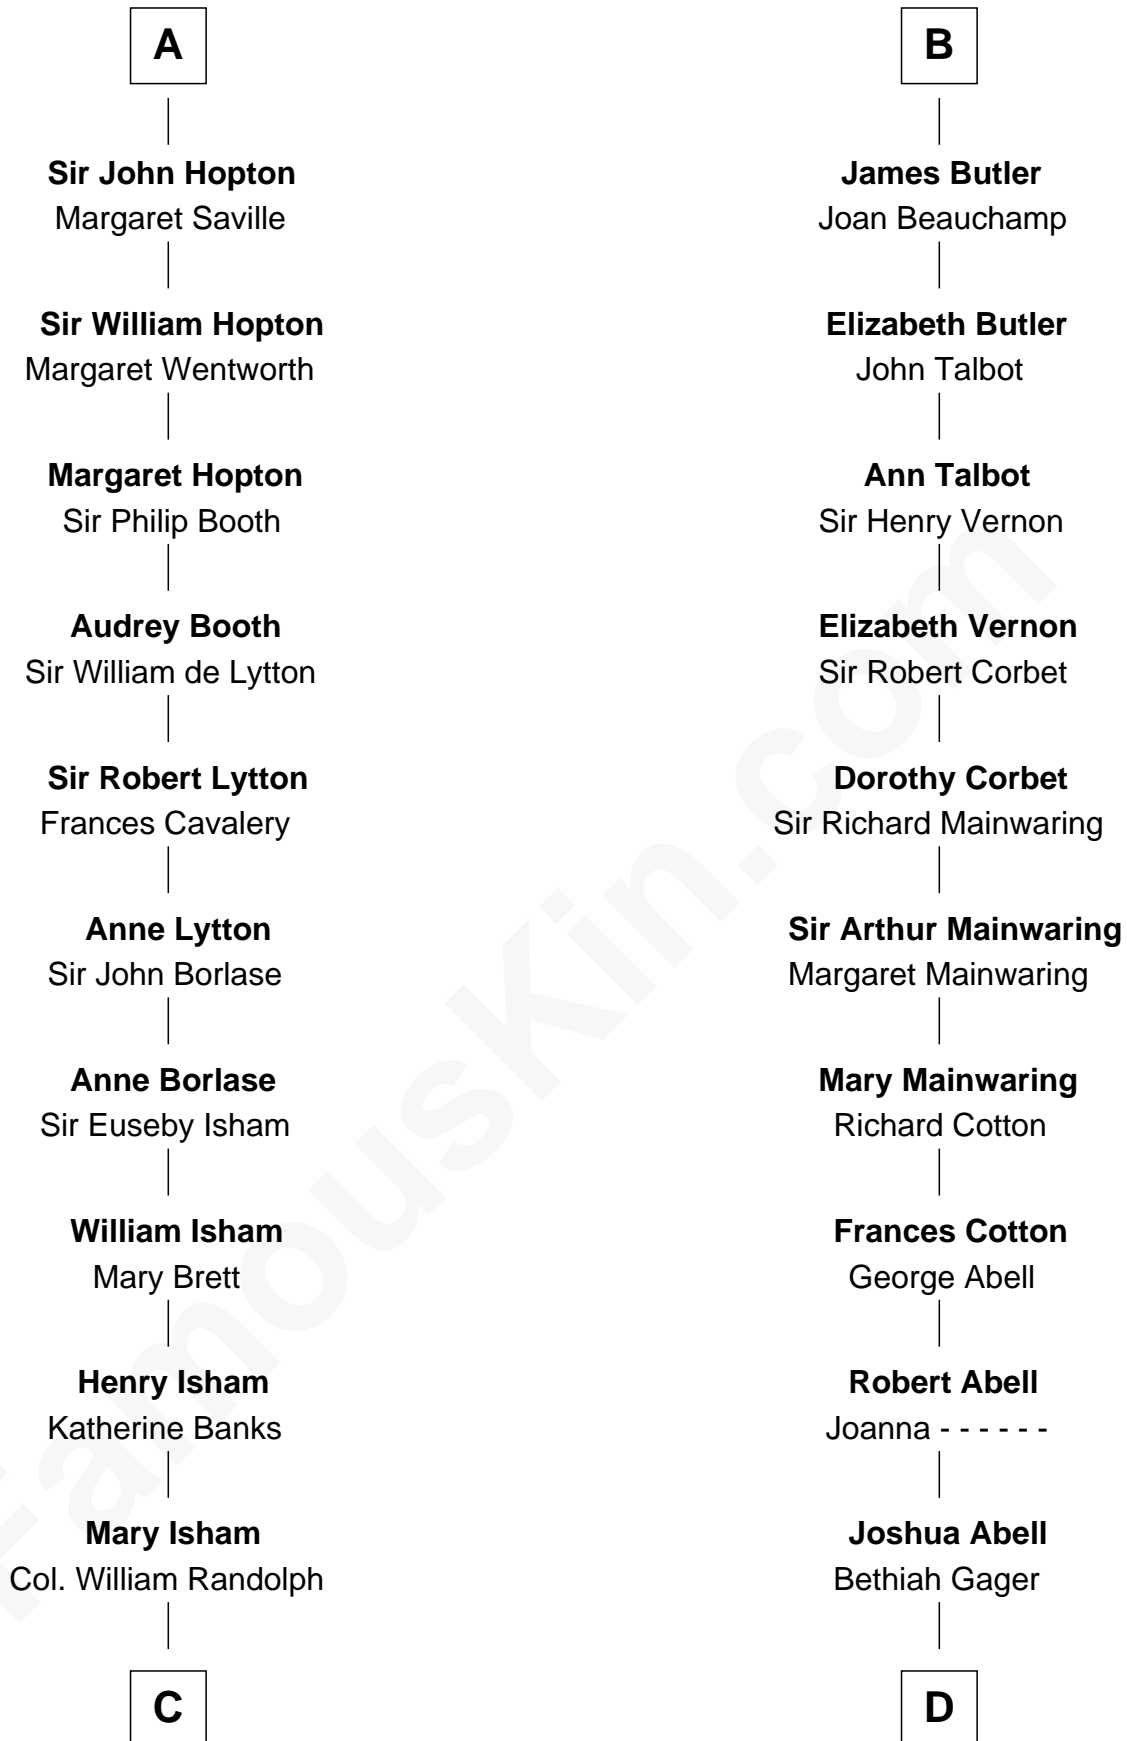

FamousKin.com Relationship Chart of

Henry Lee III

9th Governor of Virginia

20th cousin 1 time removed of

C. W. Post

Founder of Post Cereals

William I, King of Scotland

----- Avenal

C

Elizabeth Randolph

Richard Bland

Mary Bland

Henry Lee

Col. Henry Lee

Lucy Grymes

Henry Lee III