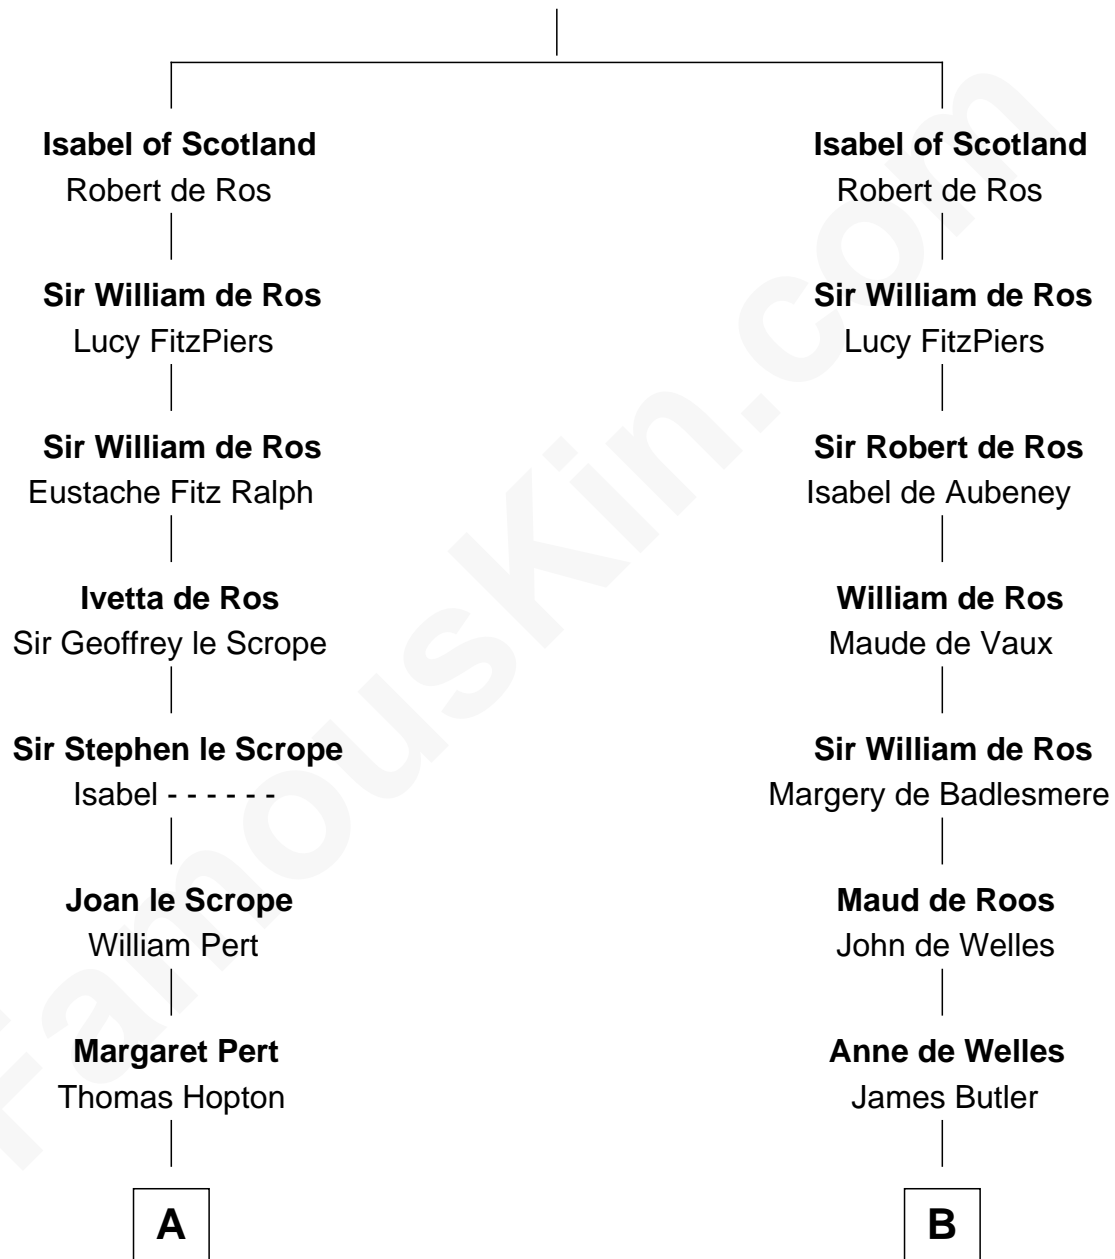

FamousKin.com Relationship Chart of

Henry Lee III

9th Governor of Virginia

20th cousin 1 time removed of

C. W. Post

Founder of Post Cereals

William I, King of Scotland

----- Avenal

C

Elizabeth Randolph

Richard Bland

Mary Bland

Henry Lee

Col. Henry Lee

Lucy Grymes

Henry Lee III