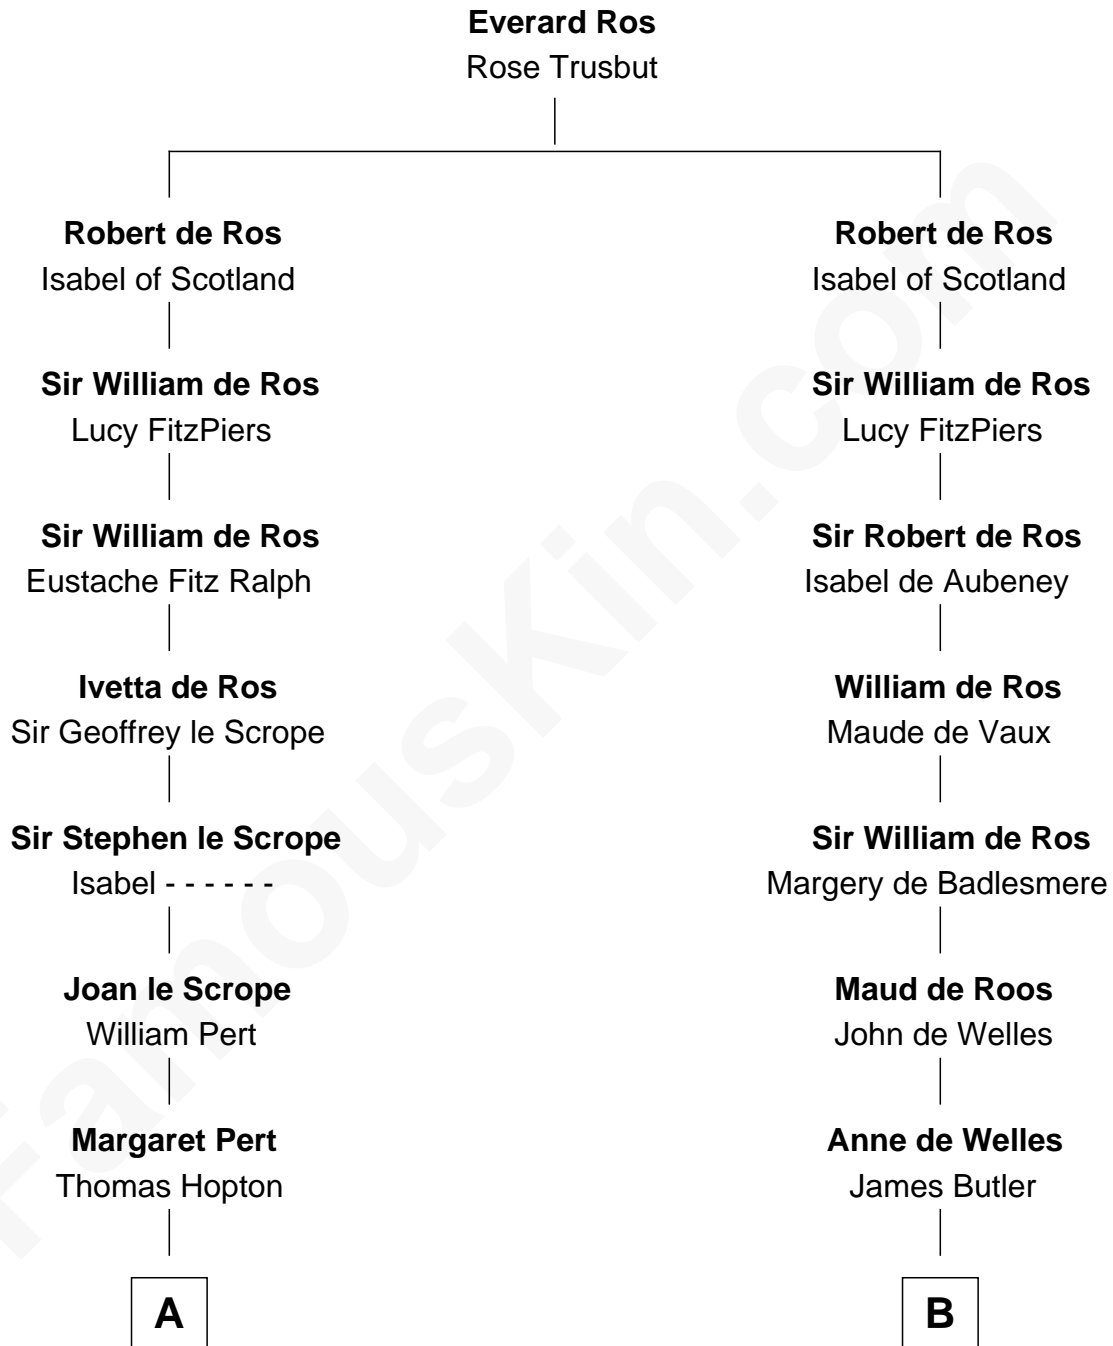

FamousKin.com Relationship Chart of

Henry Lee III

9th Governor of Virginia

20th cousin 1 time removed of

C. W. Post

Founder of Post Cereals

C

Elizabeth Randolph