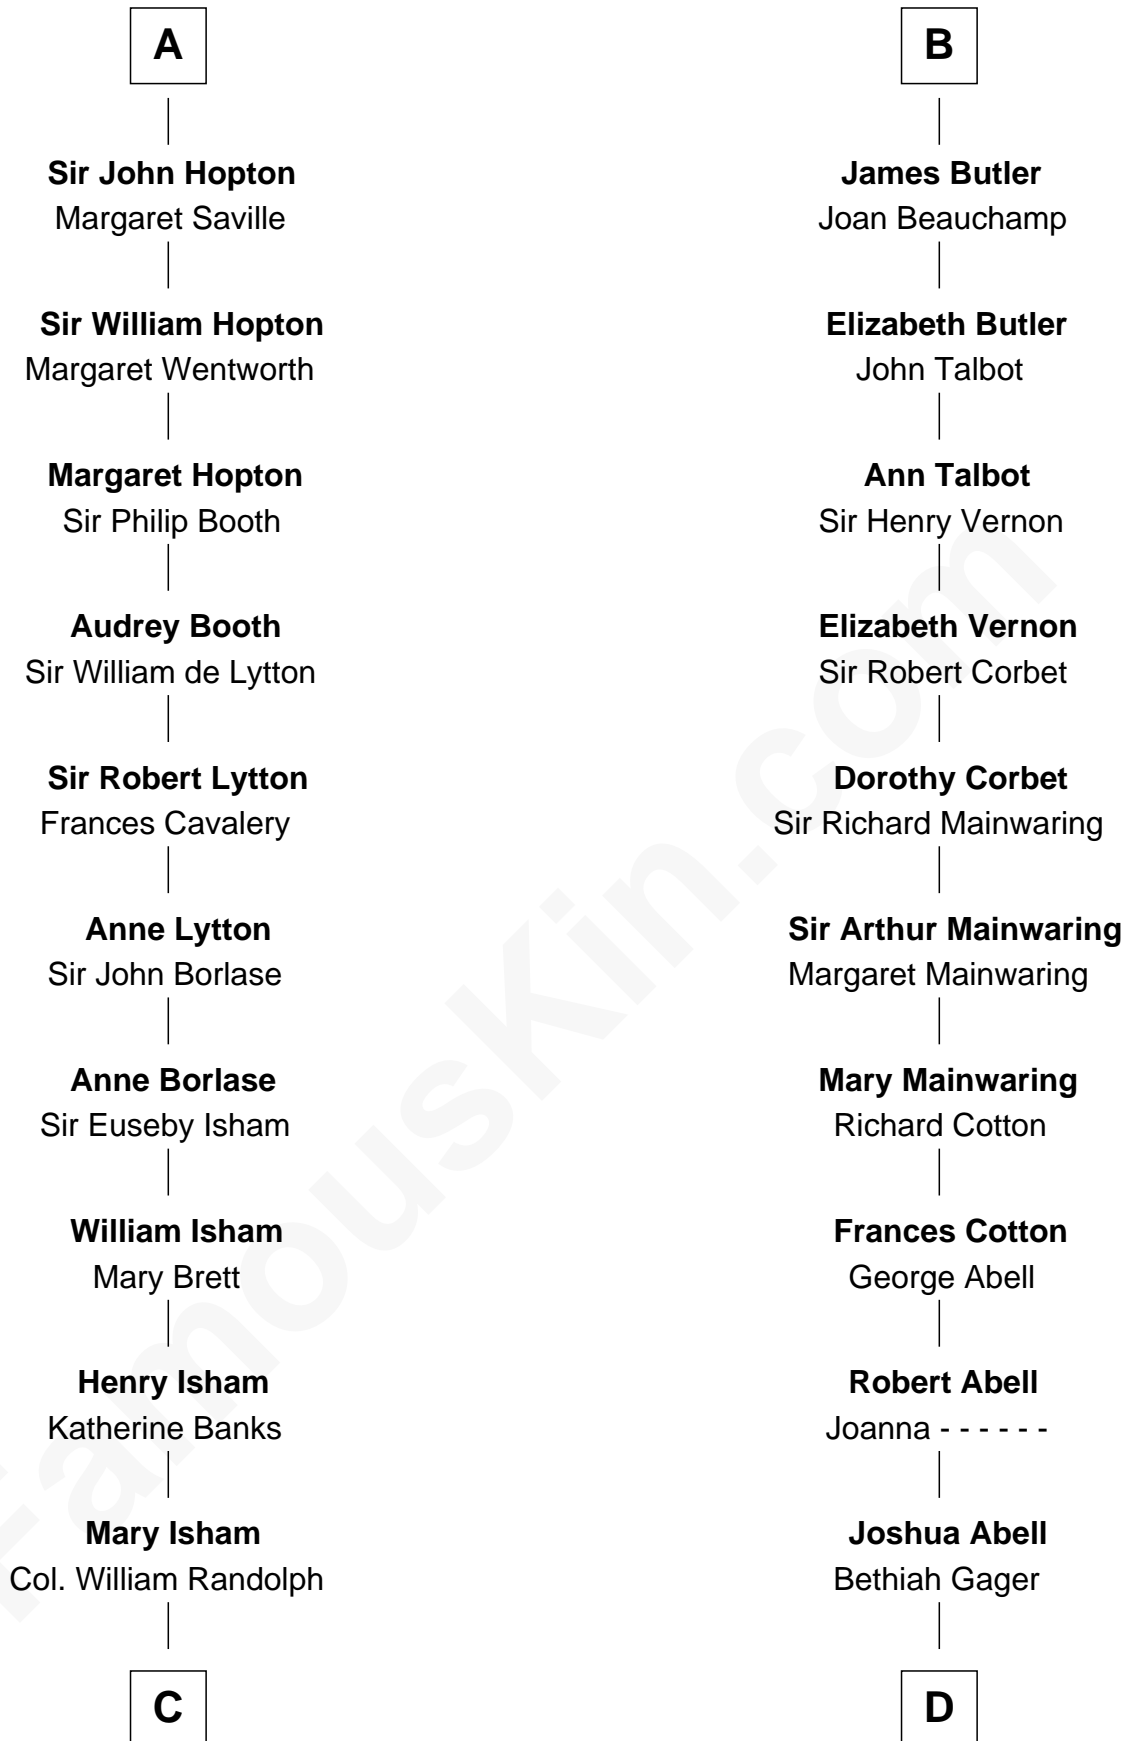

FamousKin.com Relationship Chart of

Henry Lee III

9th Governor of Virginia

20th cousin 1 time removed of

C. W. Post

Founder of Post Cereals

C

Elizabeth Randolph

Richard Bland

Mary Bland

Henry Lee

Col. Henry Lee

Lucy Grymes

Henry Lee III

Light-Horse Harry

D

Elizabeth Abell

John Lathrop

Azel Lathrop

Elizabeth Hyde

Erastus Lathrop

Sarah Bailey

Caroline Cushman Lathrop

Charles Rollin Post