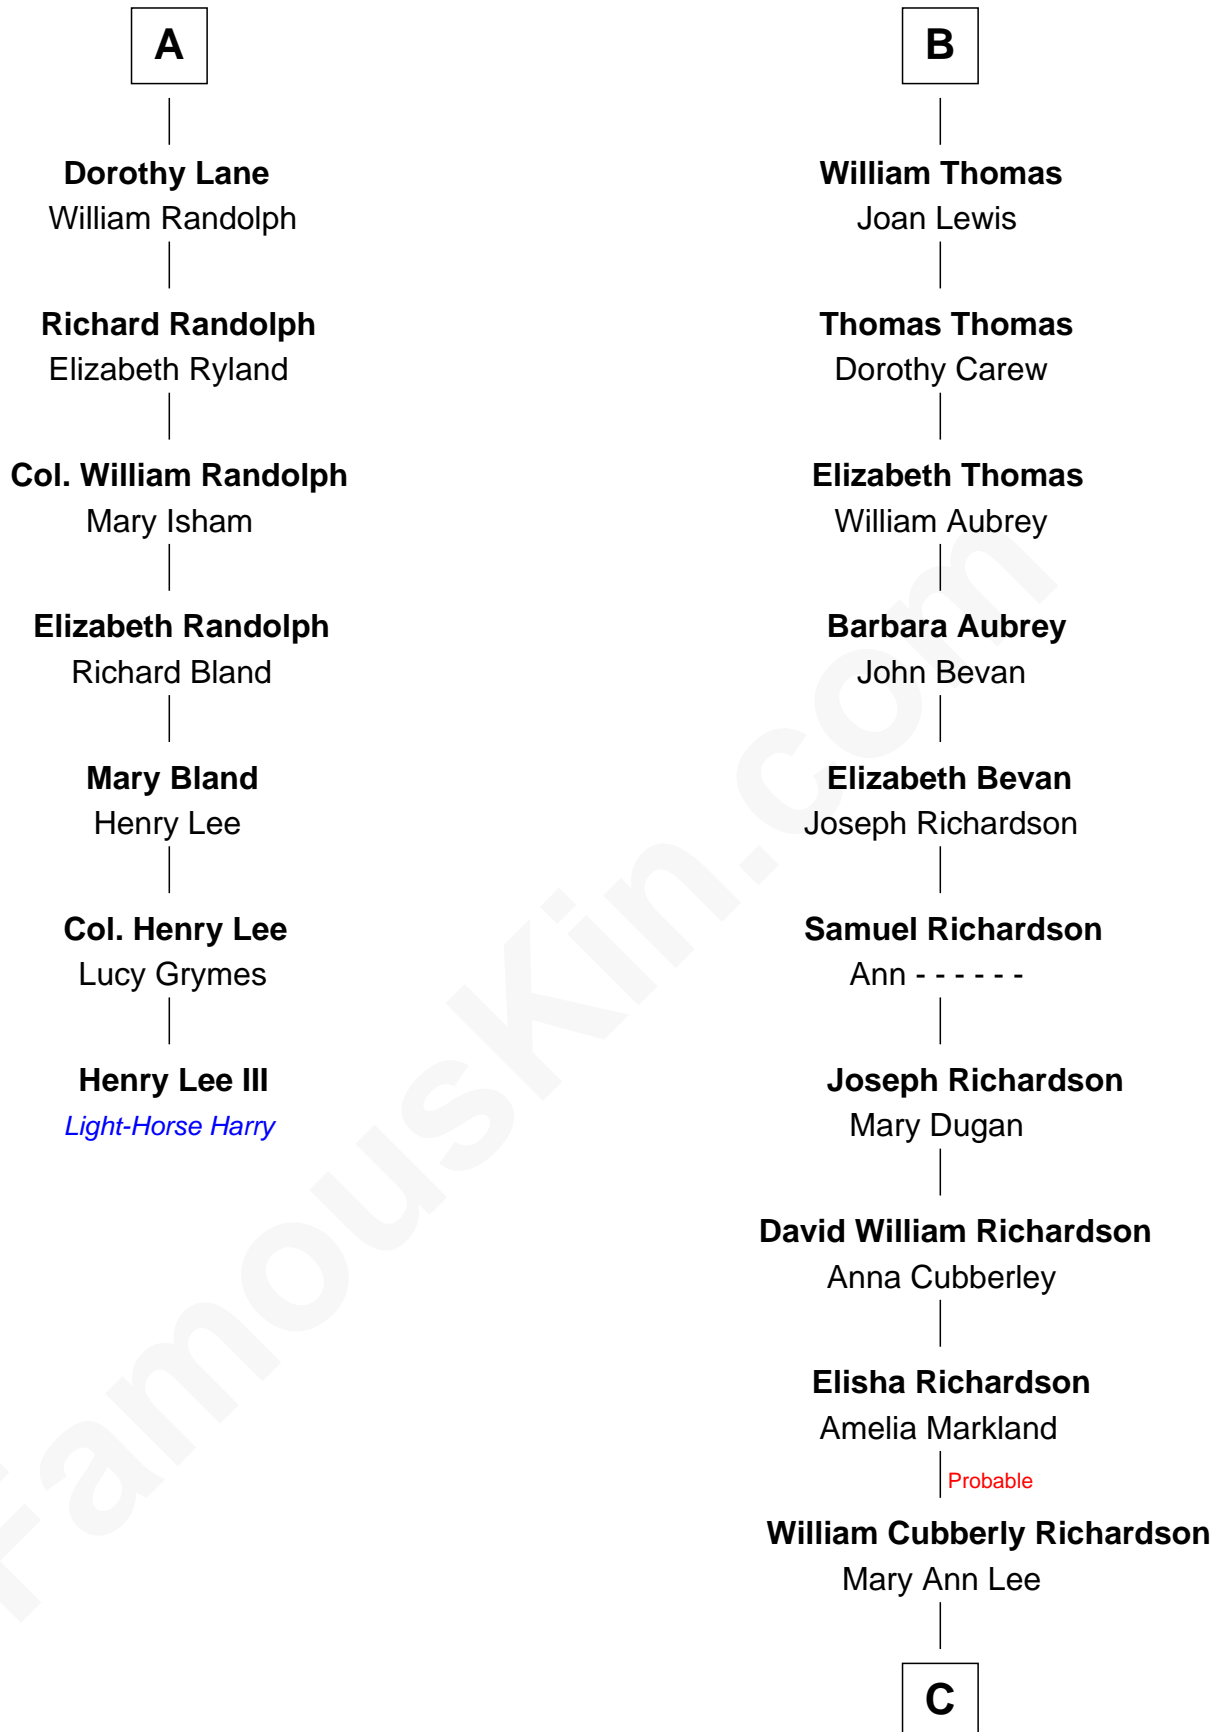

FamousKin.com Relationship Chart of

Henry Lee III

9th Governor of Virginia

13th cousin 7 times removed of

Sally Ride

1st American Woman in Space

John of Gaunt
Katherine Roet

C

Charles Everroad Richardson

Blanche Gibson

Jennie Mae Richardson

Thomas Vernam Ride

Dale Burdell Ride

Carol Joyce Anderson

Sally Ride

1st American Woman in Space