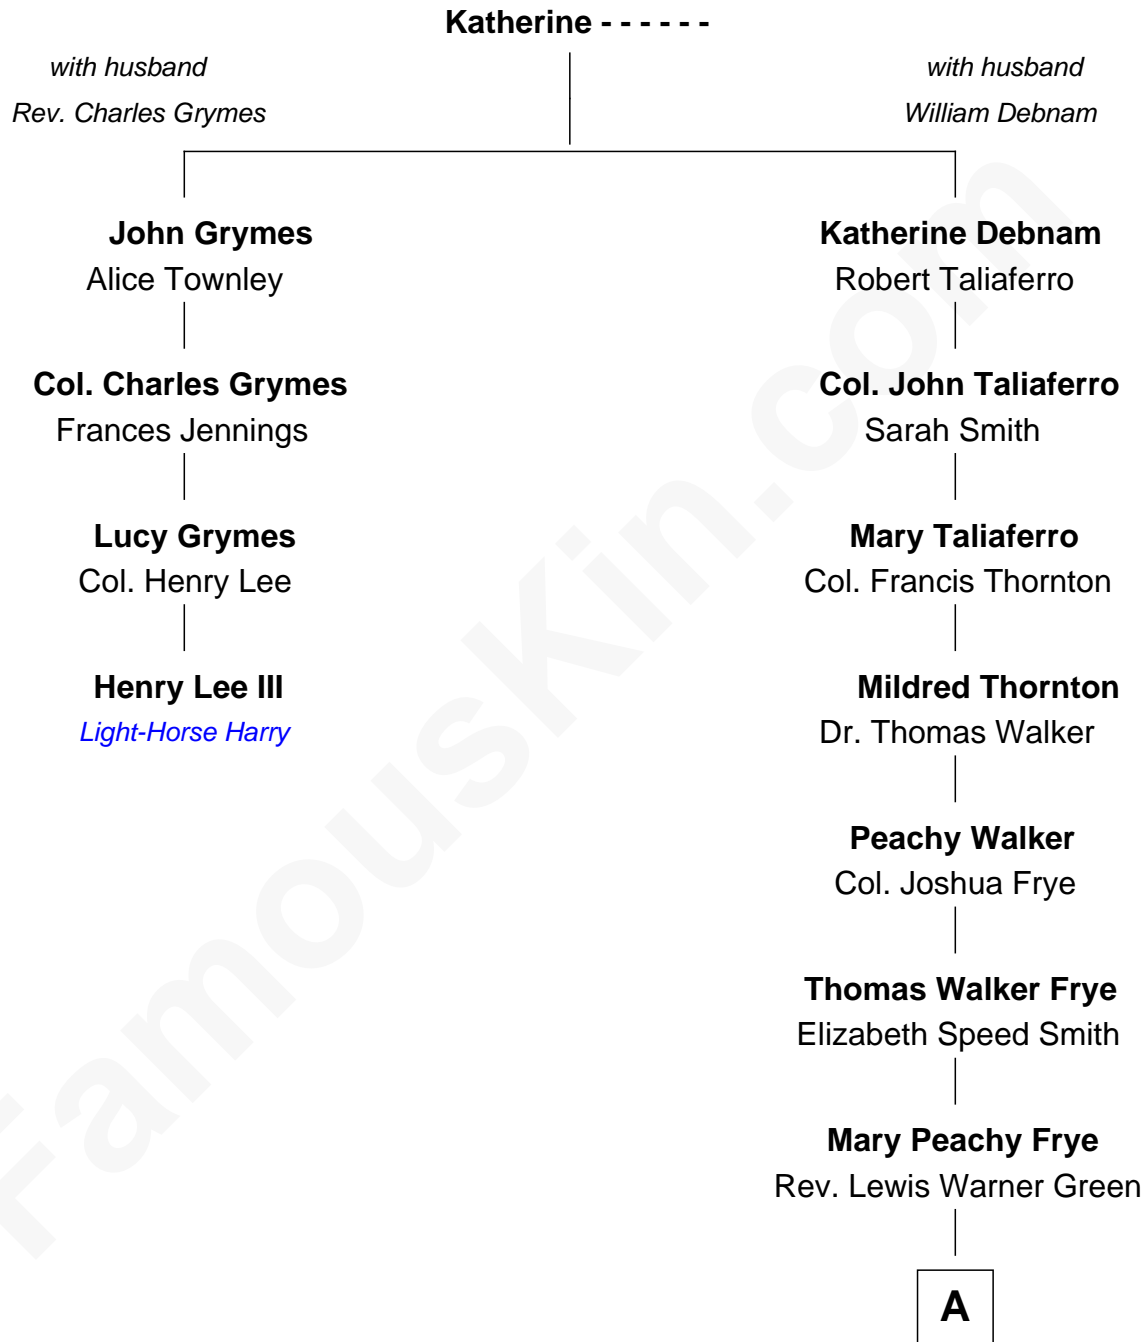

FamousKin.com

Relationship Chart of

Henry Lee III

9th Governor of Virginia

3rd cousin 7 times removed of

Adlai Stevenson III

U.S. Senator from Illinois

A

—
Letitia Green

Adlai Ewing Stevenson

—
Lewis Green Stevenson

Helen Louise Davis

—
Adlai Ewing Stevenson

Ellen Borden

—
Adlai Stevenson III

U.S. Senator from Illinois