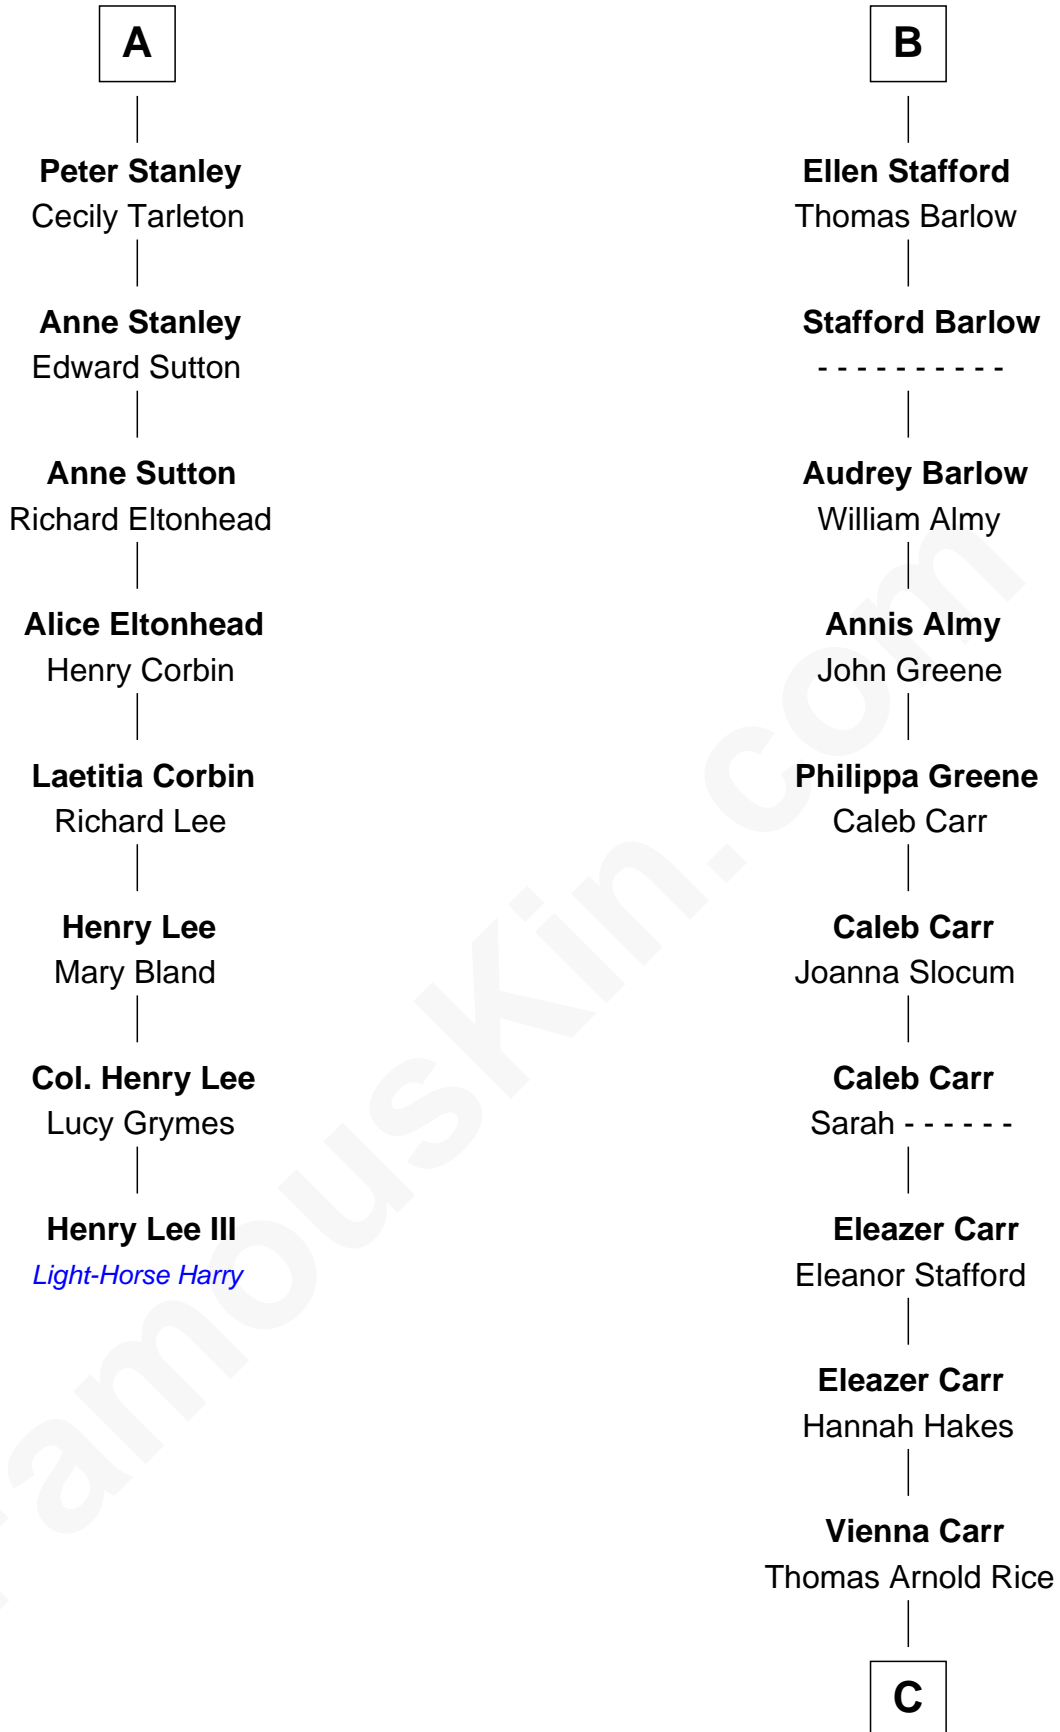

FamousKin.com

Relationship Chart of

Henry Lee III

9th Governor of Virginia

14th cousin 6 times removed of

Charlie Munger

Vice-Chairman of Berkshire Hathaway

C

Caroline A. Rice

William H. Ingham

Helen Vienna Ingham

Charles W. Russell

Florence V. Russell

Alfred Case Munger

Charlie Munger

Vice-Chairman of Berkshire Hathaway