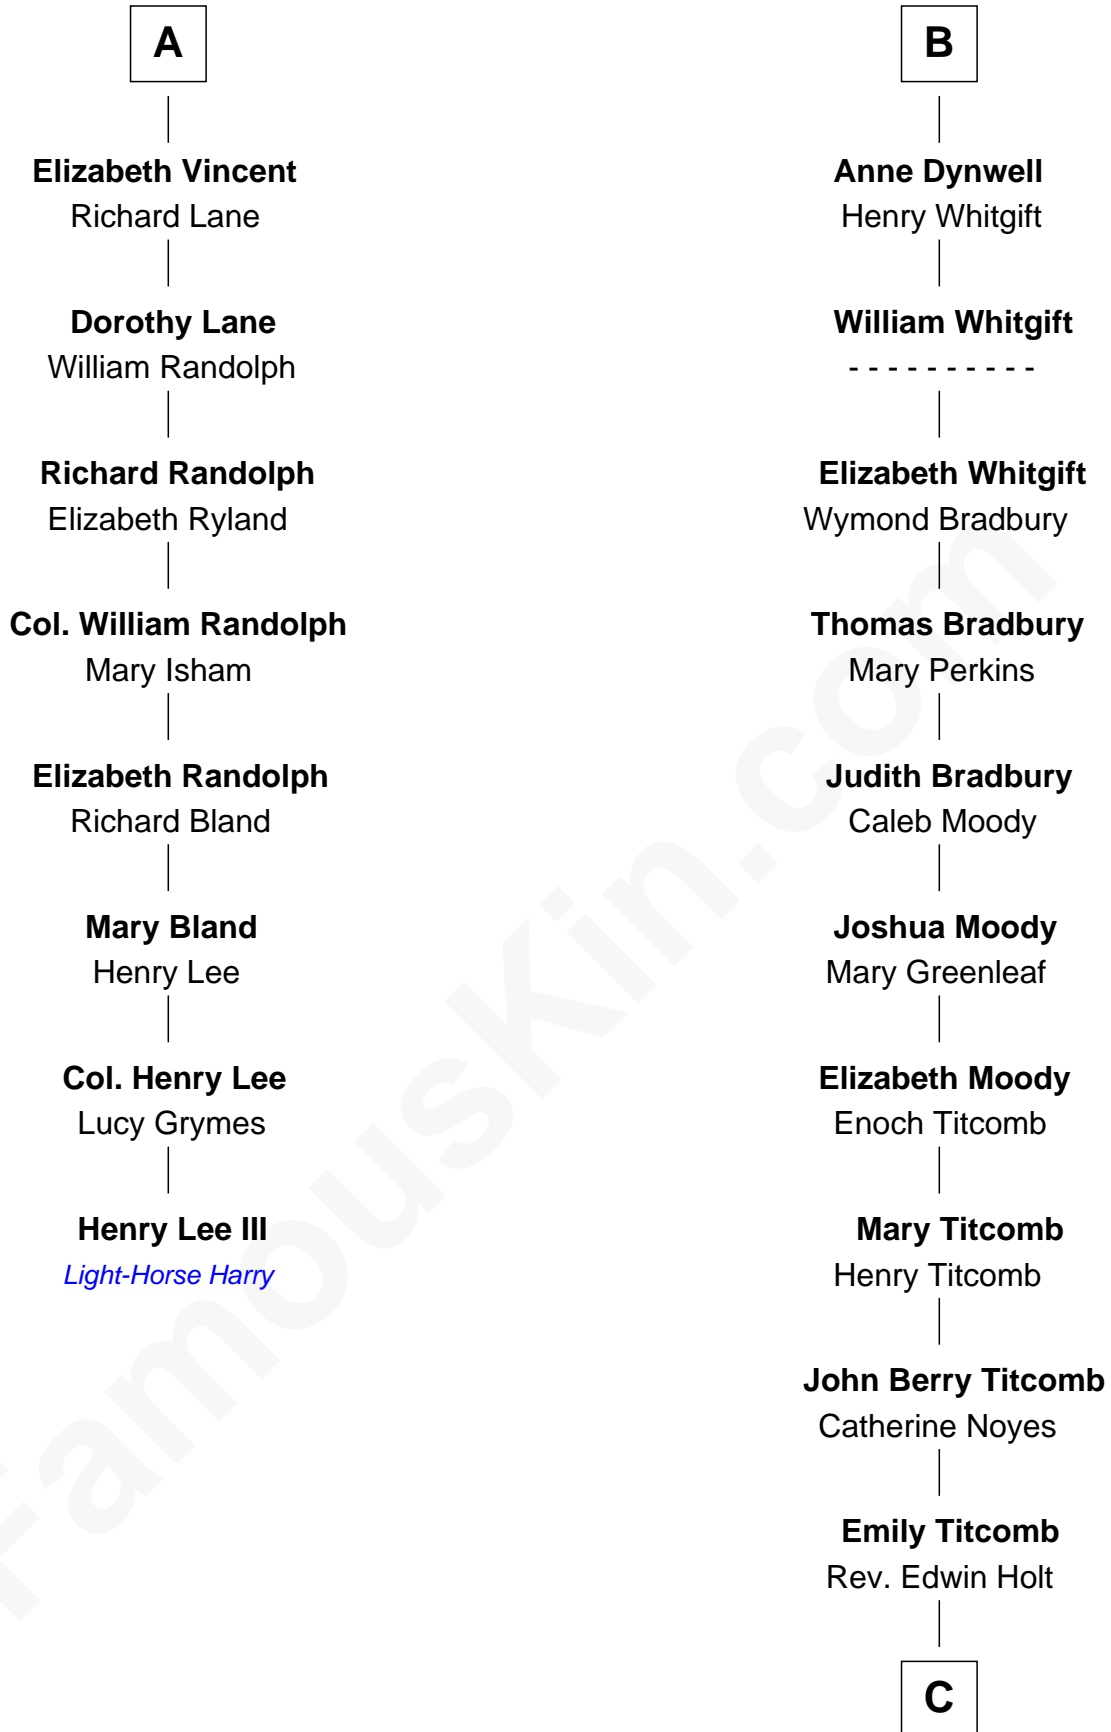

FamousKin.com Relationship Chart of

Henry Lee III

9th Governor of Virginia

14th cousin 7 times removed of

Linda Hamilton

TV and Movie Actress

C

—
Stephen P. Holt
Aurelia Morgan Grimes

—
Taylor Holt
Frances Kyle

—
Dr. Richard Huckstep Holt
Mildred Alberta Derby

—
Barbara Kyle Holt
Dr. Carroll Stanford Hamilton

—
Linda Hamilton
TV and Movie Actress