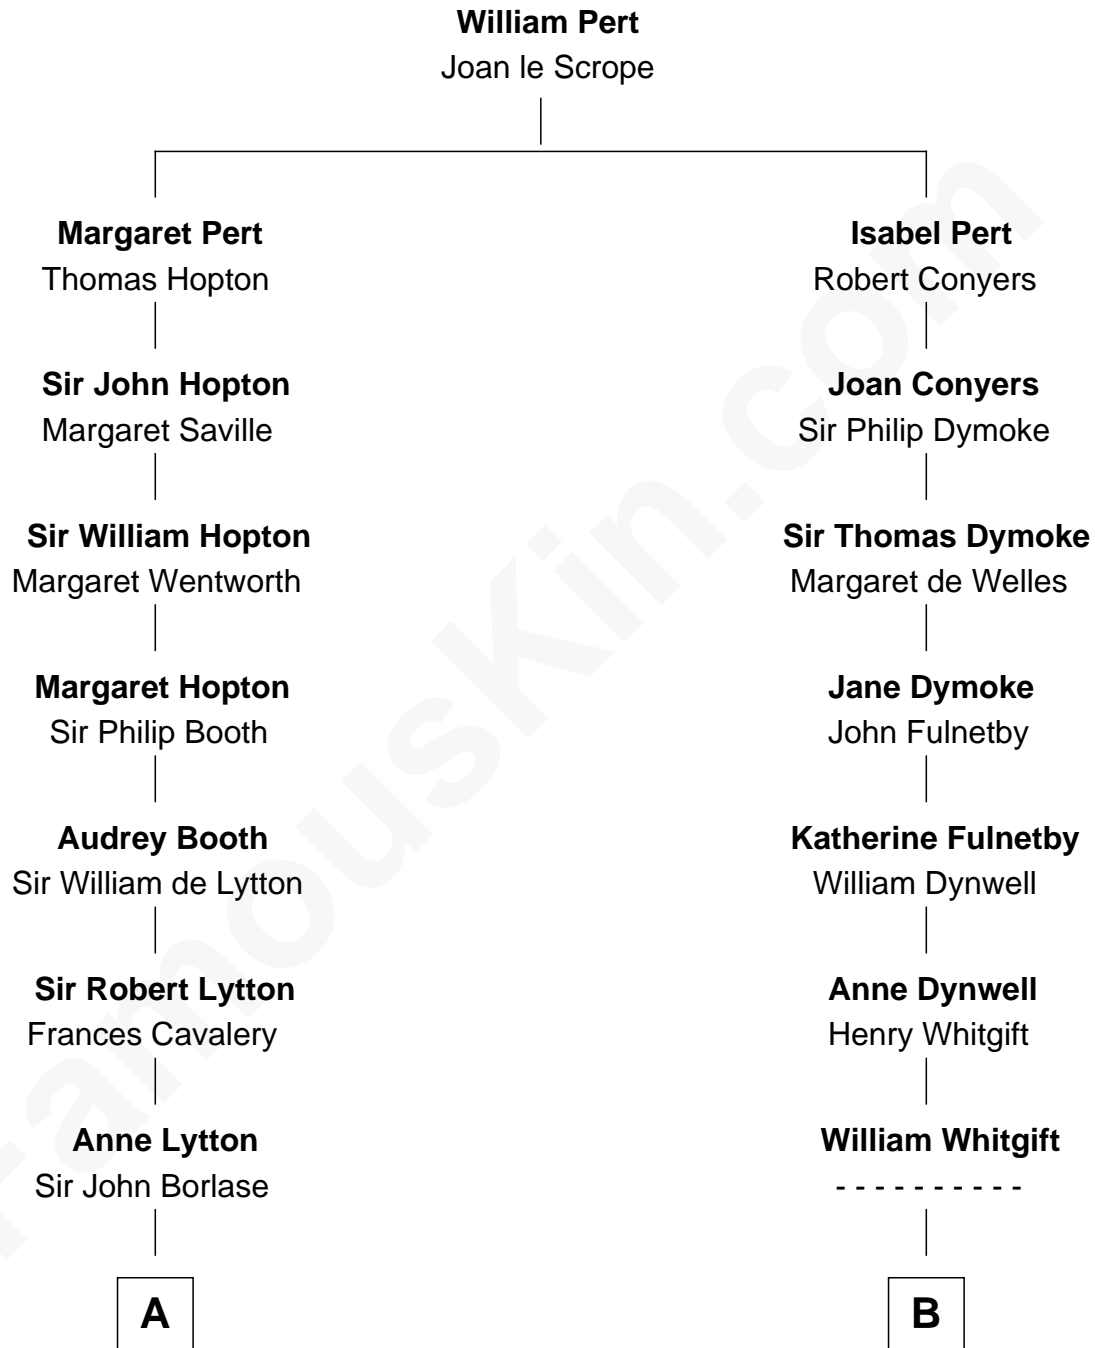

# FamousKin.com Relationship Chart of

**Henry Lee III**

*9th Governor of Virginia*

14th cousin 5 times removed of

**Linda Hamilton**

*TV and Movie Actress*

C

Dr. Richard Huckstep Holt

Mildred Alberta Derby

Barbara Kyle Holt

Dr. Carroll Stanford Hamilton

Linda Hamilton

*TV and Movie Actress*

FamousKin.com