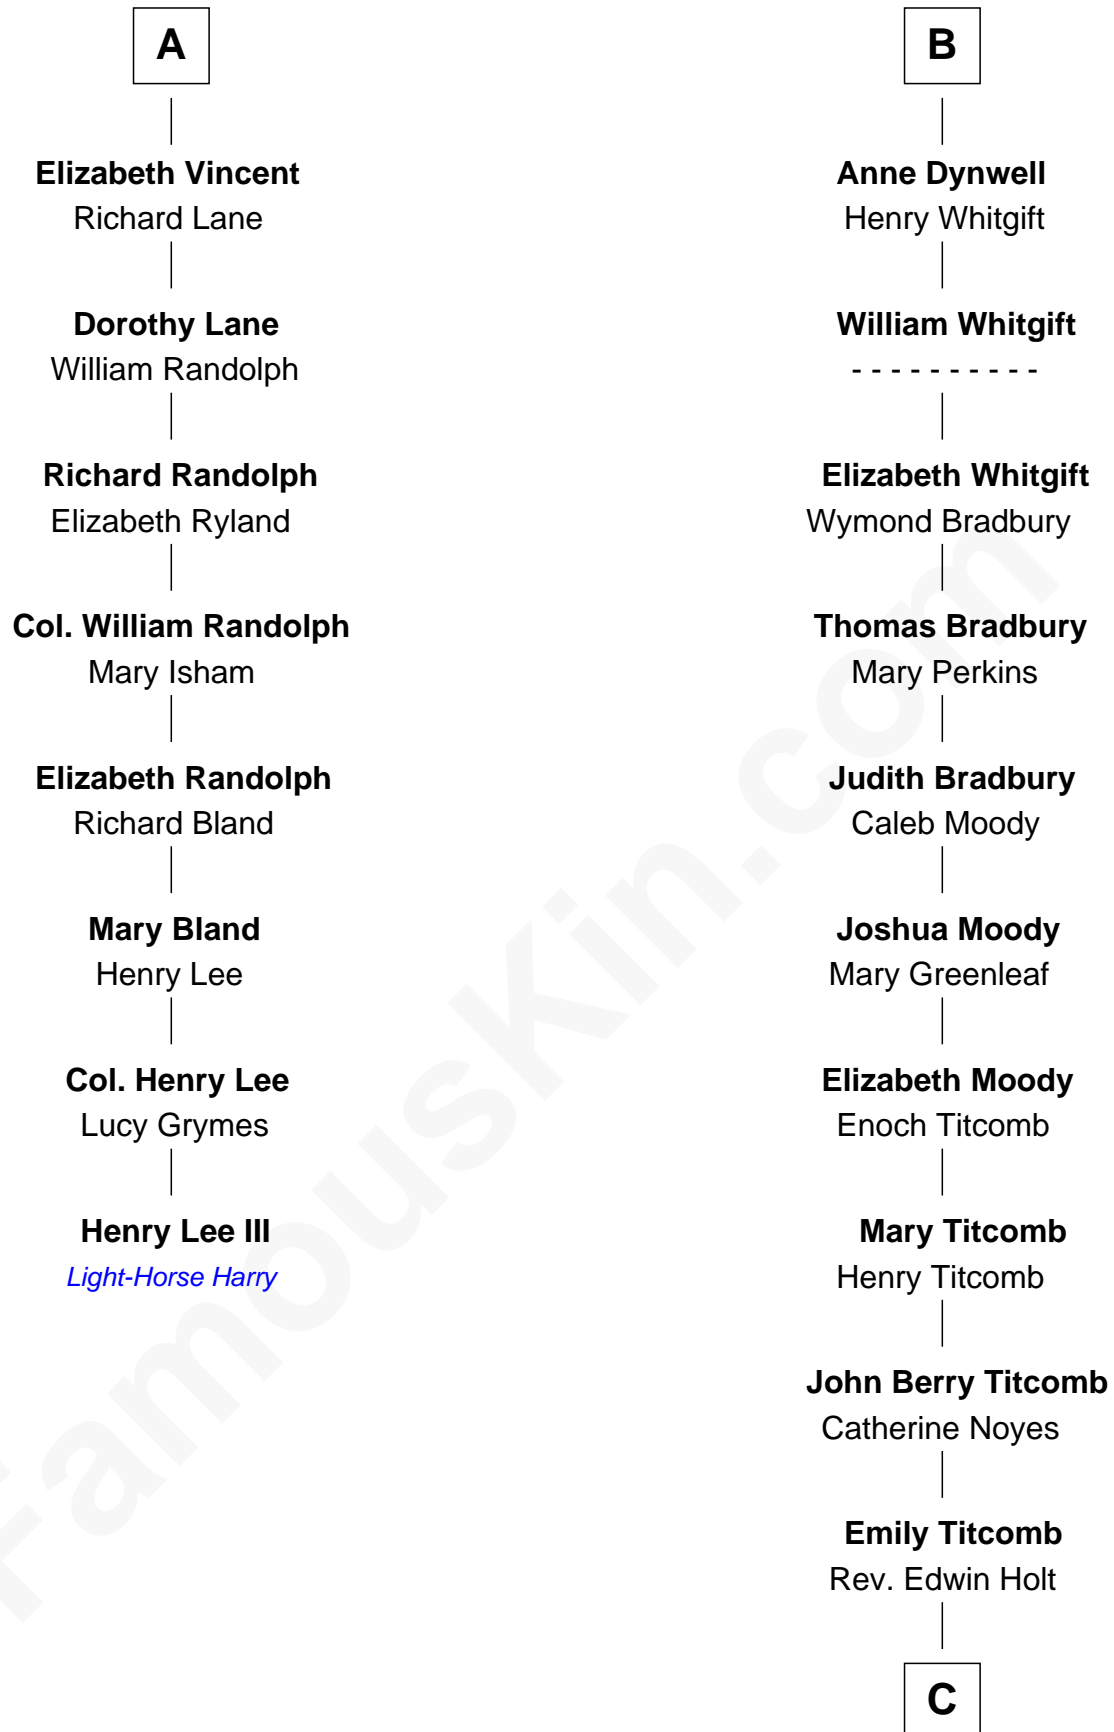

# FamousKin.com Relationship Chart of

**Henry Lee III**

*9th Governor of Virginia*

14th cousin 7 times removed of

**Linda Hamilton**

*TV and Movie Actress*

**Sir Henry de Percy**

Idoine de Clifford

**Maude de Percy**  
Sir John de Neville

**Sir Ralph Neville**  
Joan Beaufort

**Sir Edward Neville**  
Katherine Howard

**Catherine Neville**  
Robert Tanfield

**William Tanfield**  
Elizabeth Stavely

**Frances Tanfield**  
Bridget Cave

**Anne Tanfield**  
Clement Vincent

**A**

**Isabel de Percy**  
Sir William de Aton

**Elizabeth de Aton**  
Sir John Conyers

**Robert Conyers**  
Isabel Pert

**Joan Conyers**  
Sir Philip Dymoke

**Sir Thomas Dymoke**  
Margaret de Welles

**Jane Dymoke**  
John Fulnetby

**Katherine Fulnetby**  
William Dynwell

**B**

**C**

—  
**Stephen P. Holt**  
Aurelia Morgan Grimes

—  
**Taylor Holt**  
Frances Kyle

—  
**Dr. Richard Huckstep Holt**  
Mildred Alberta Derby