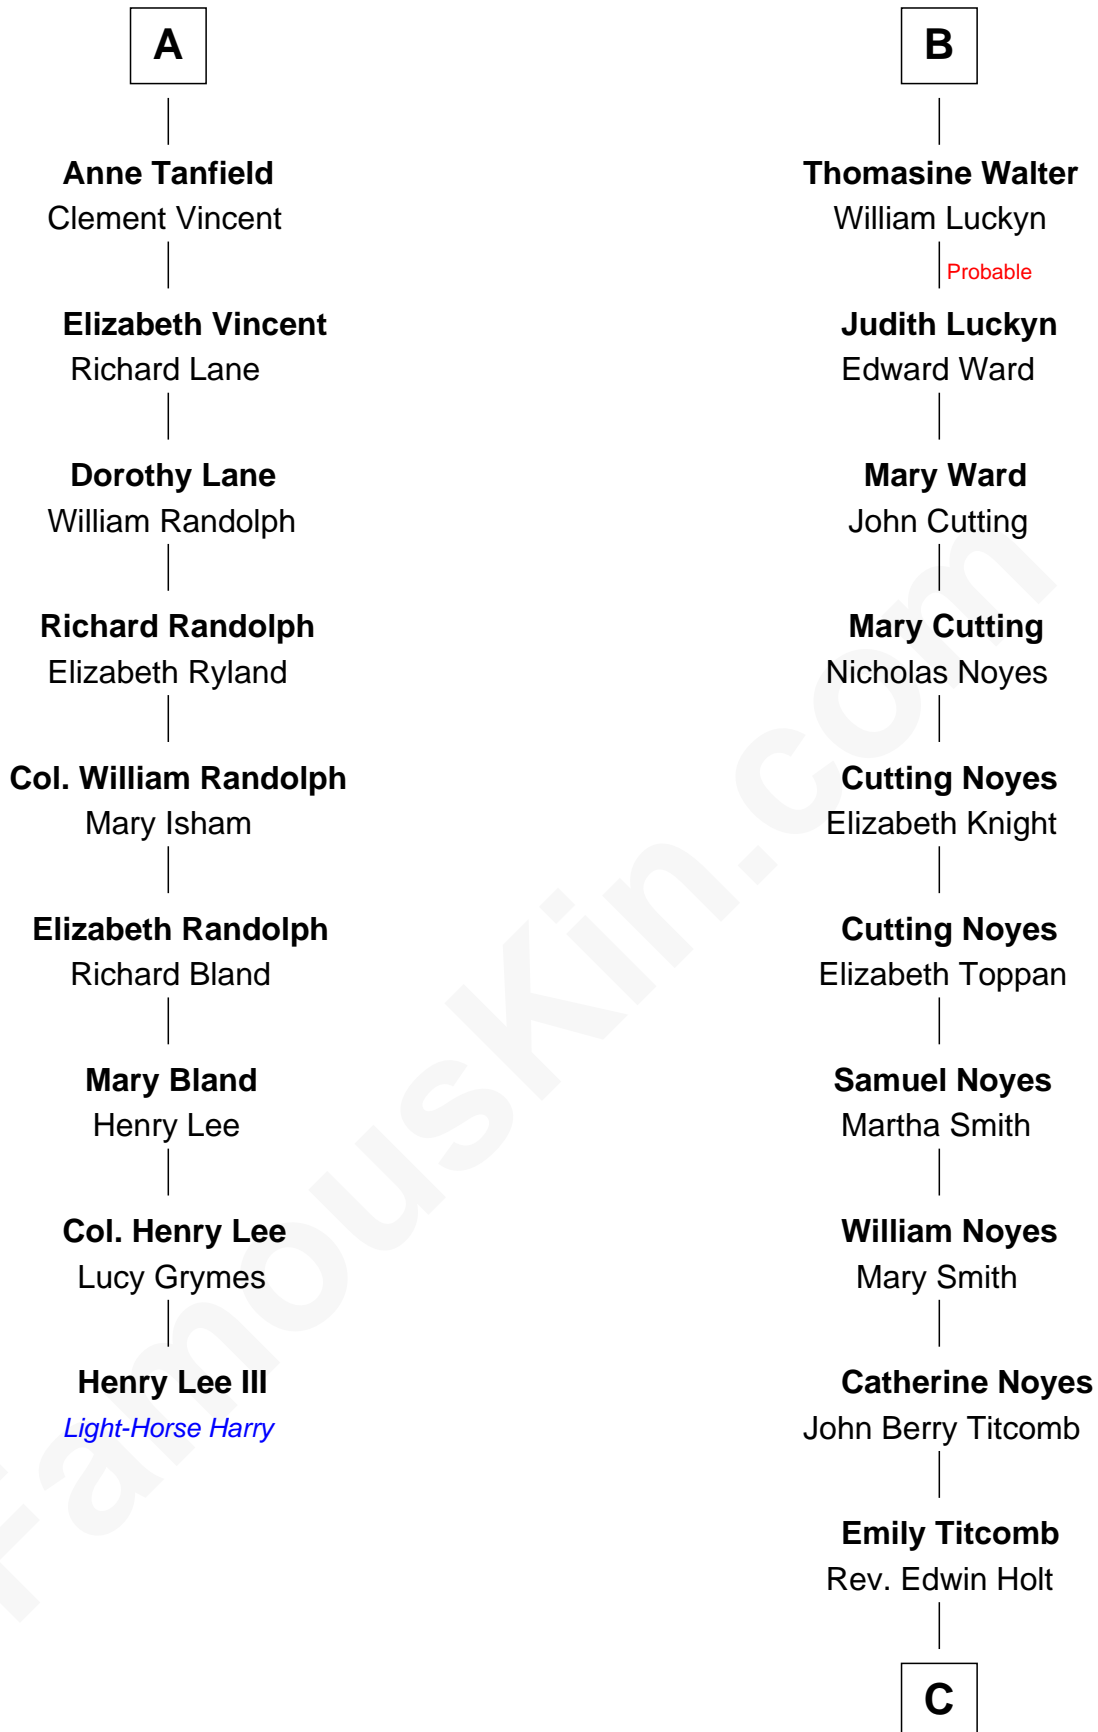

# FamousKin.com Relationship Chart of

**Henry Lee III**

*9th Governor of Virginia*

15th cousin 6 times removed of

**Linda Hamilton**

*TV and Movie Actress*

**Sir John Howard**

Alice de Bois

**Sir Robert Howard**

Margaret de Scales

**Sir John Howard**

Alice Tendring

**Sir Robert Howard**

Margaret Mowbray

**Katherine Howard**

Sir Edward Neville

Sir Peter de Brewes

**Beatrice Brewes**

Sir Hugh Shirley

**Sir Ralph Shirley**

Joan Basset

**Beatrice Shirley**

John Brome

**Isabel Brome**

John Denton

**Thomas Denton**

Jane Webbe

**Isabel Denton**

William ap Walter

**B**

**C**

—  
**Stephen P. Holt**  
Aurelia Morgan Grimes