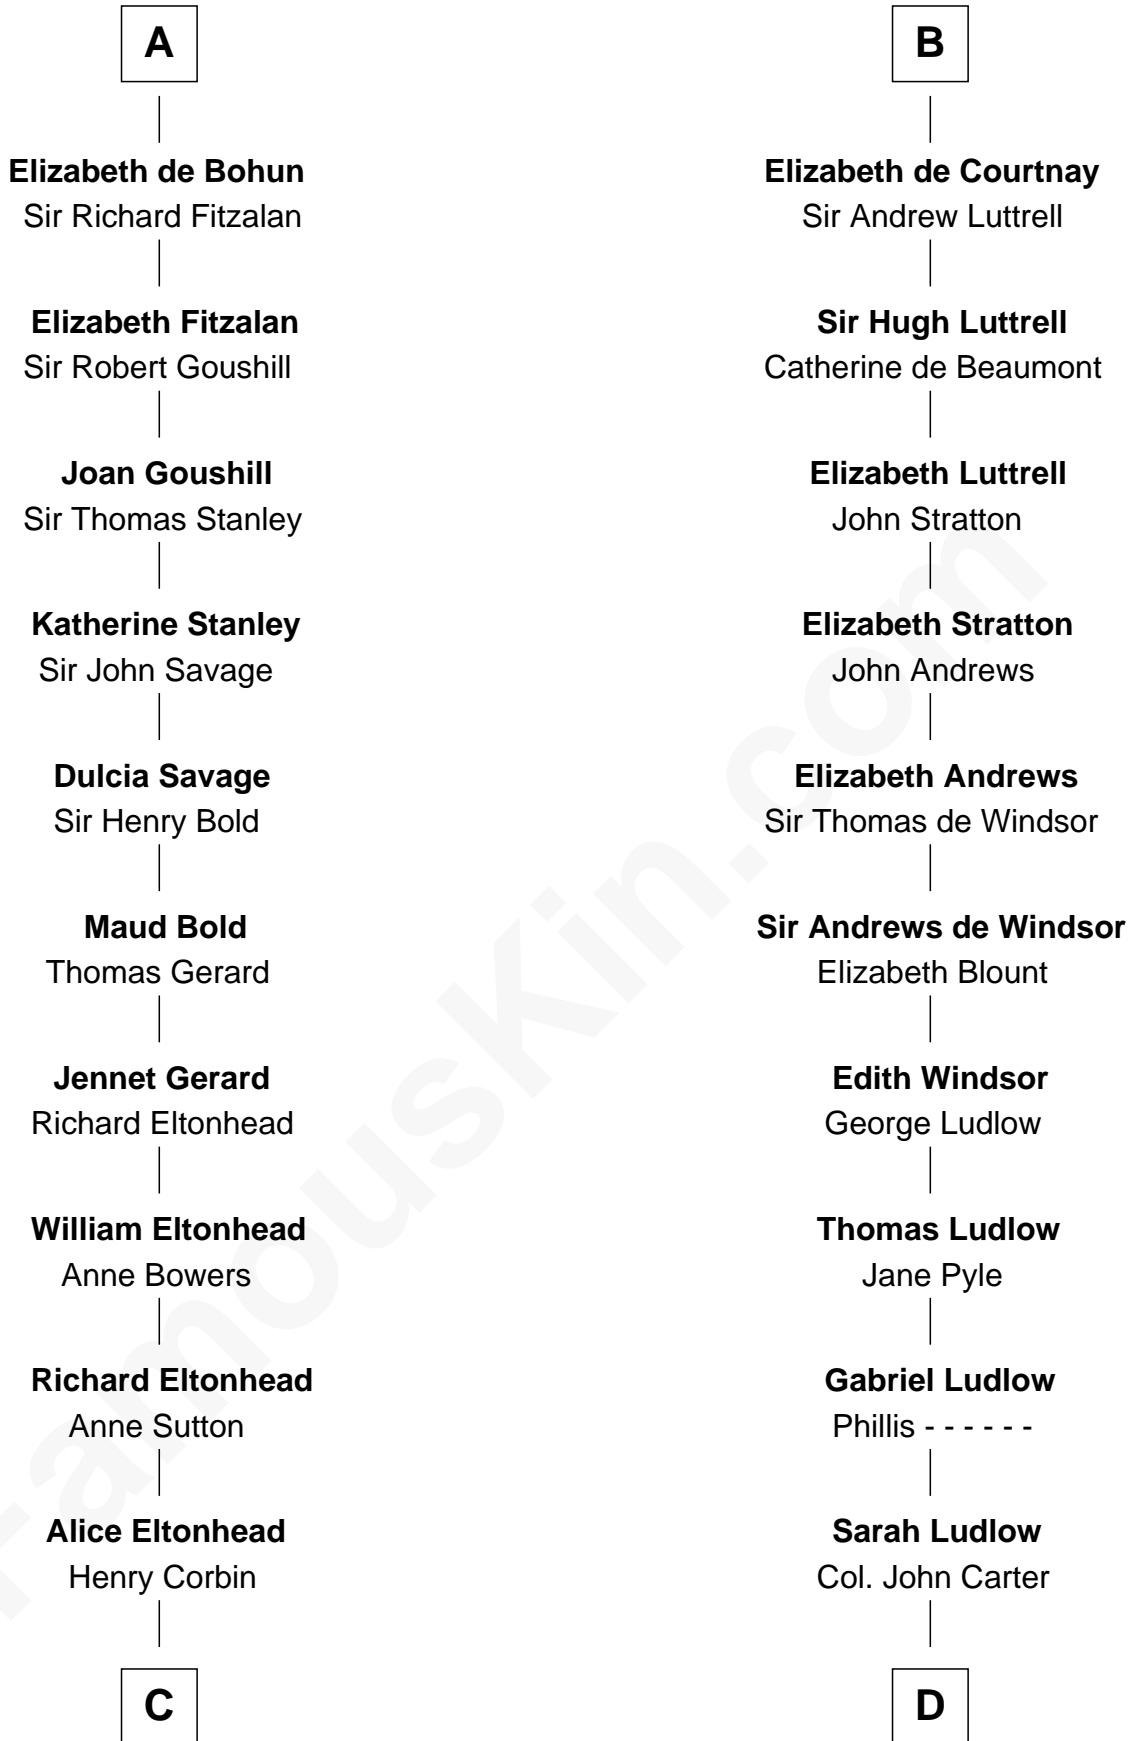

FamousKin.com Relationship Chart of

Henry Lee III

9th Governor of Virginia

20th cousin of

William Henry Harrison

9th U.S. President

Hamelin de Warenne

Isabel de Warenne