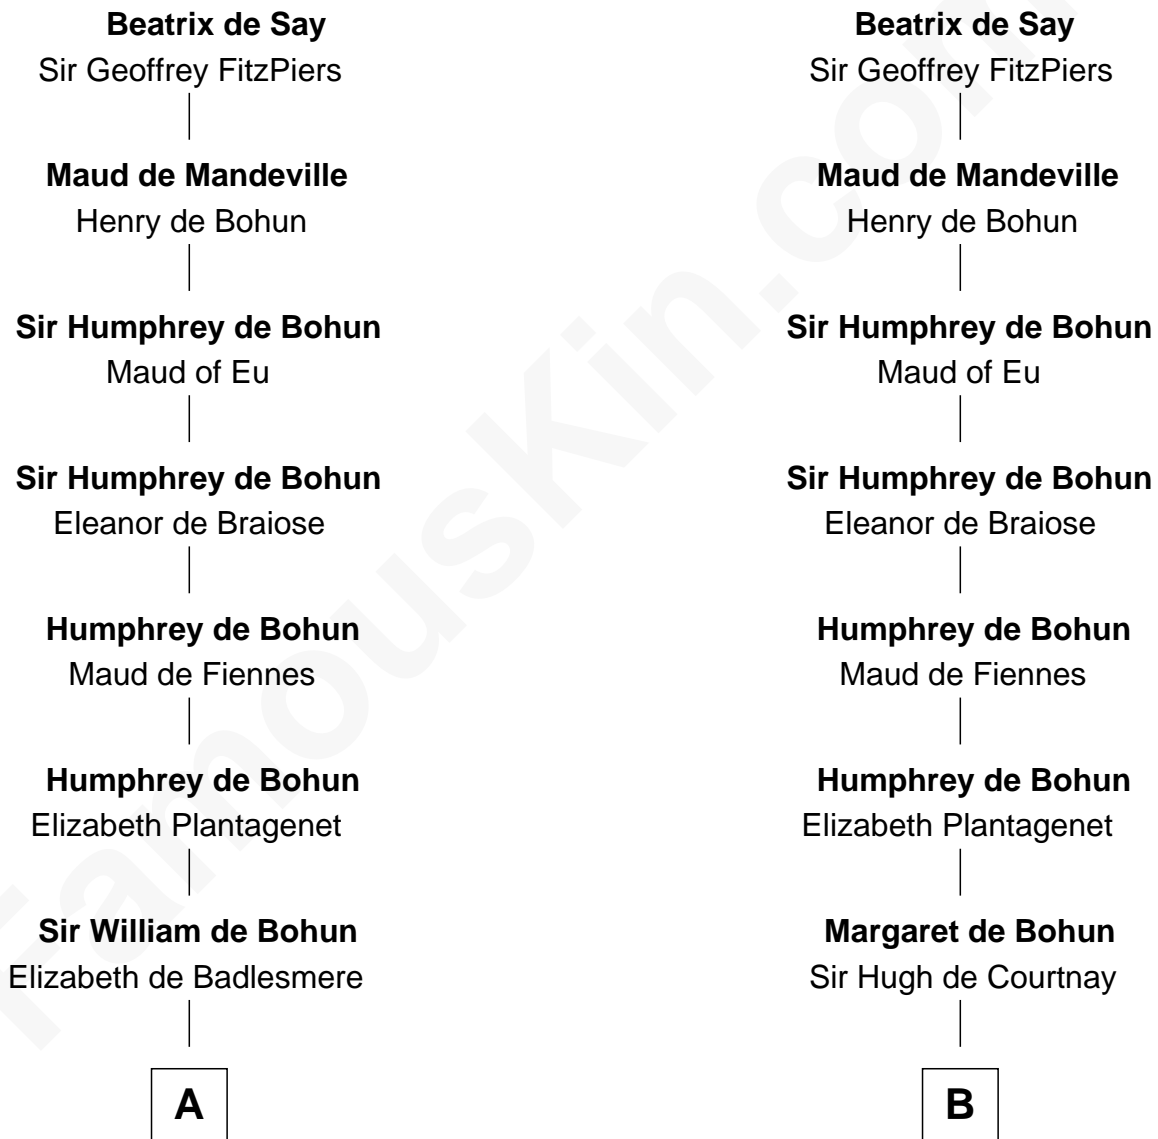

# FamousKin.com Relationship Chart of

**Henry Lee III**

*9th Governor of Virginia*

20th cousin of

**William Henry Harrison**

*9th U.S. President*

**William de Say**

**C**

**Laetitia Corbin**

Richard Lee

**Henry Lee**

Mary Bland

**Col. Henry Lee**

Lucy Grymes

**Henry Lee III**

*Light-Horse Harry*

**D**

**Col. Robert Carter**

Elizabeth Landon

**Anne Carter**

Benjamin Harrison

**Benjamin Harrison**

Elizabeth Bassett

**William Henry Harrison**

*9th U.S. President*

FamousKin.com