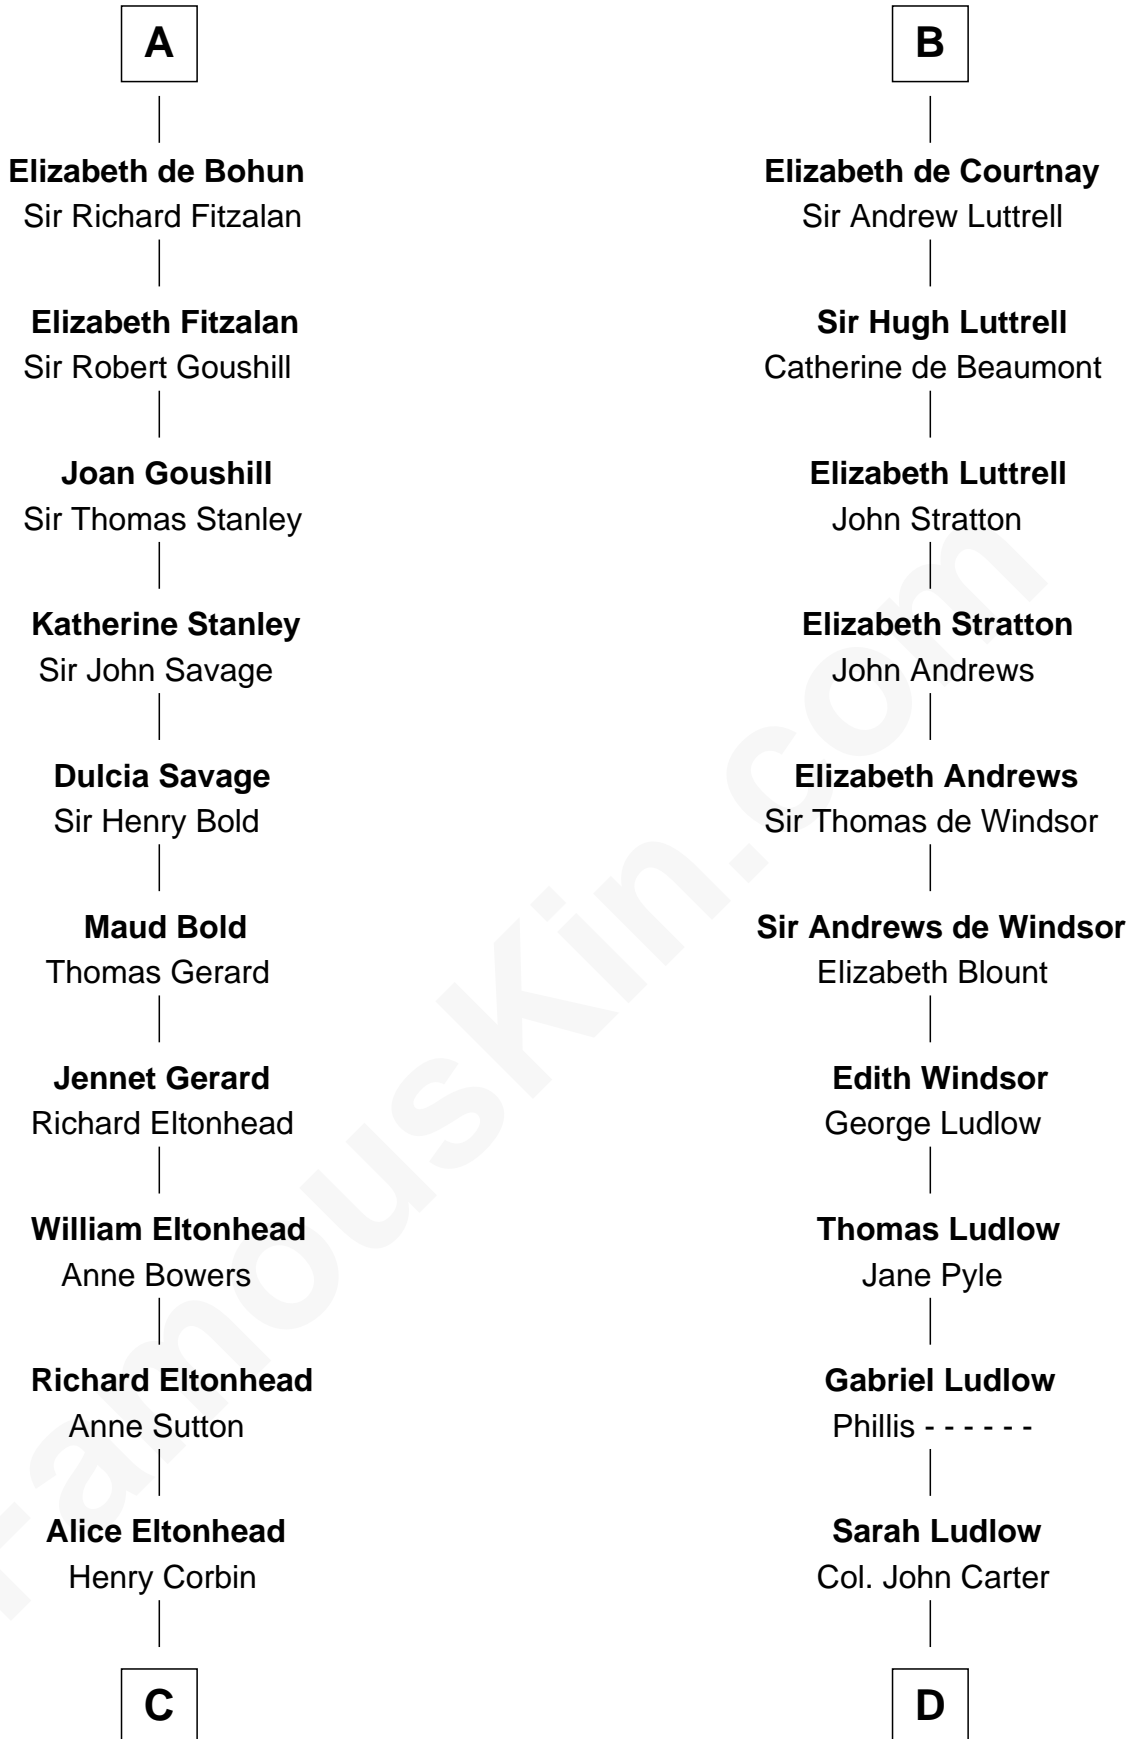

# FamousKin.com Relationship Chart of

**Henry Lee III**

*9th Governor of Virginia*

20th cousin of

**William Henry Harrison**

*9th U.S. President*

**William de Say**

**C**

**Laetitia Corbin**

Richard Lee

**Henry Lee**

Mary Bland

**Col. Henry Lee**

Lucy Grymes

**Henry Lee III**

*Light-Horse Harry*

**D**

**Col. Robert Carter**

Elizabeth Landon

**Anne Carter**

Benjamin Harrison

**Benjamin Harrison**

Elizabeth Bassett

**William Henry Harrison**

*9th U.S. President*

FamousKin.com