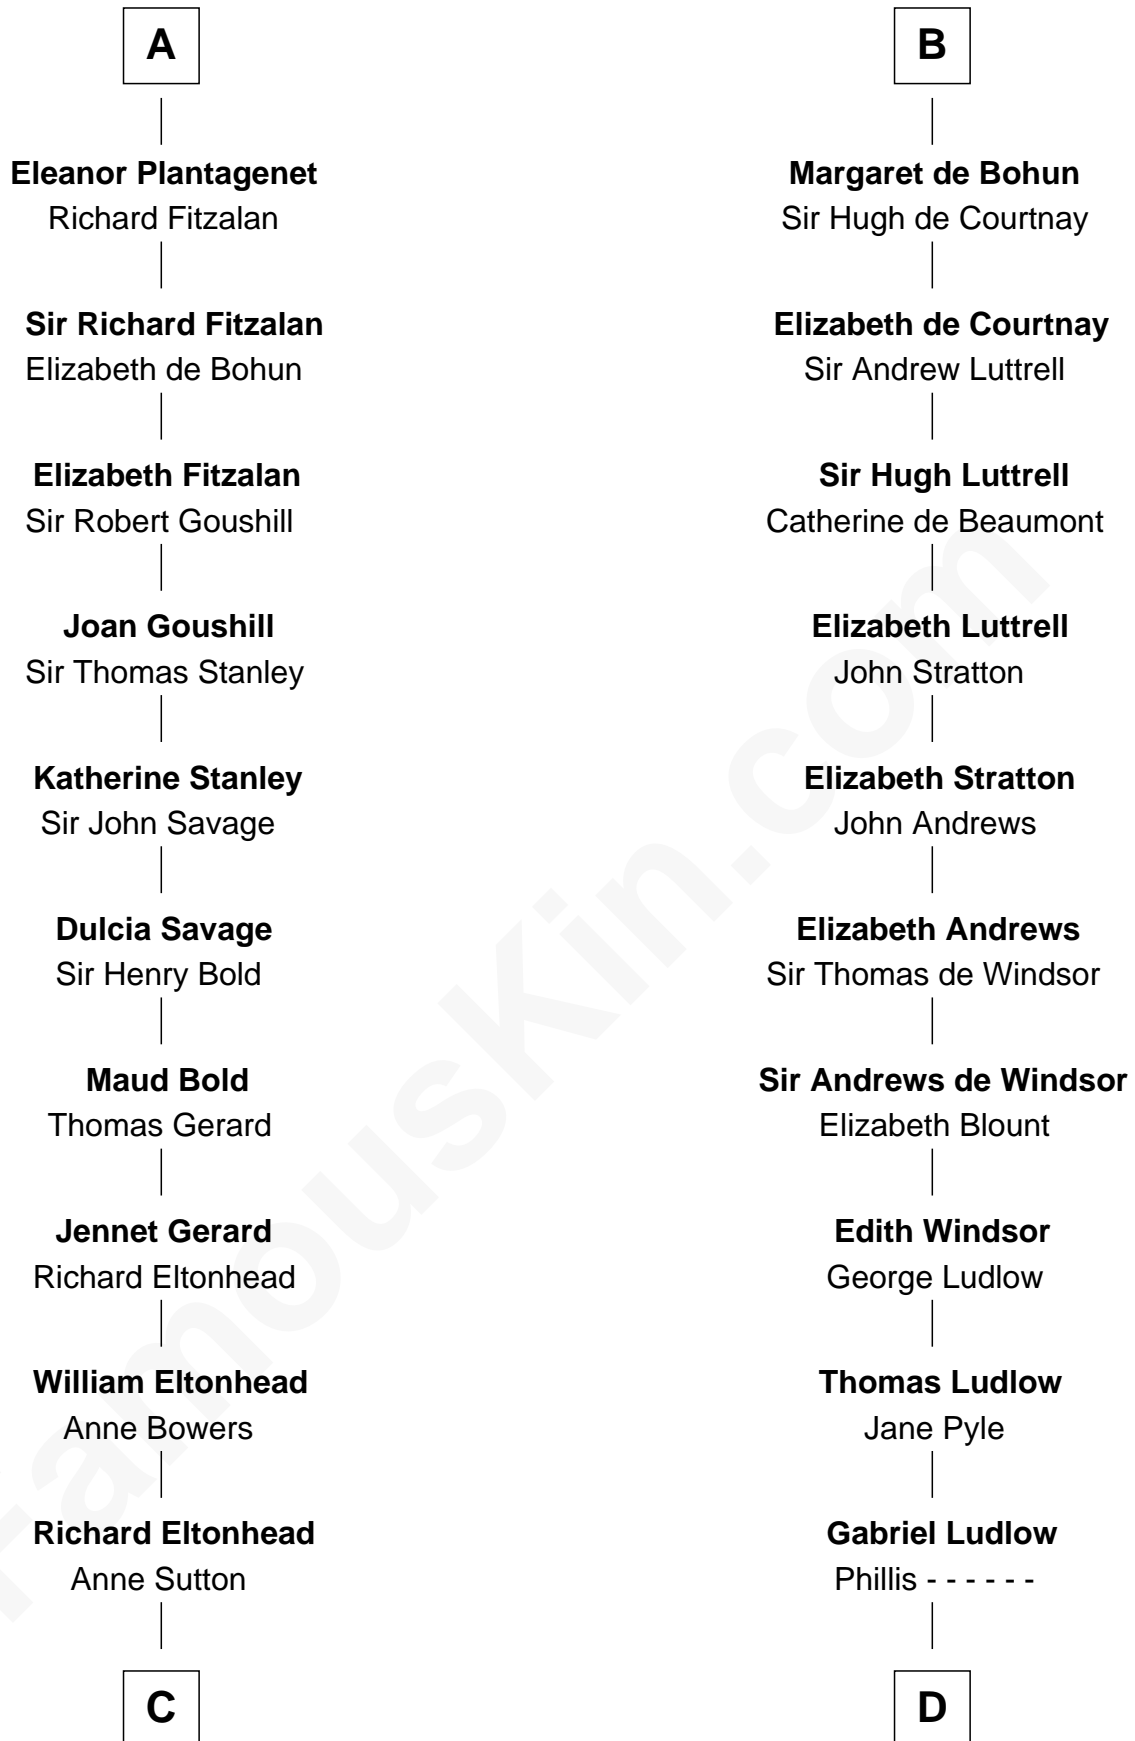

FamousKin.com Relationship Chart of

Henry Lee III

9th Governor of Virginia

21st cousin of

William Henry Harrison

9th U.S. President

C

Alice Eltonhead

Henry Corbin

Laetitia Corbin

Richard Lee

Henry Lee

Mary Bland

Col. Henry Lee

Lucy Grymes

Henry Lee III