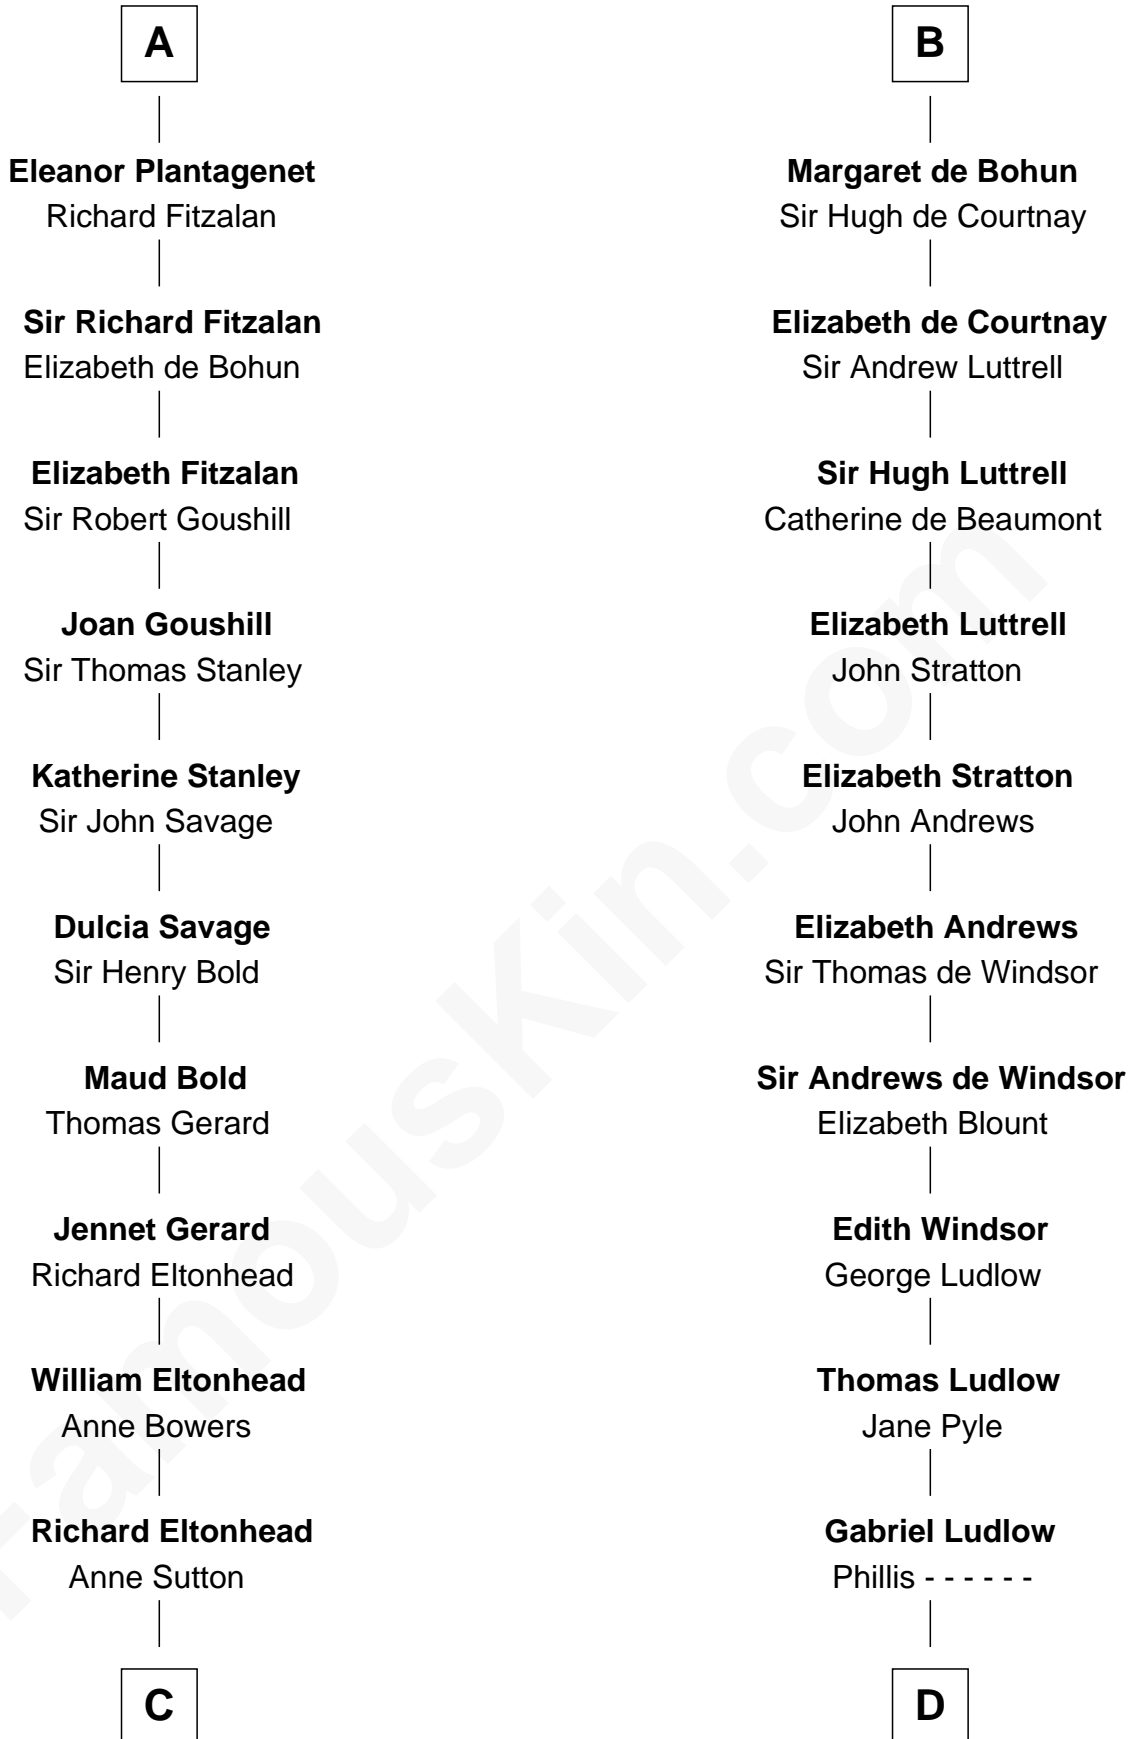

FamousKin.com Relationship Chart of

Henry Lee III

9th Governor of Virginia

21st cousin of

William Henry Harrison

9th U.S. President

Malcolm III of Scotland

St. Margaret of Scotland

Maud of Scotland
Henry I, King of England

Maud of England
Geoffrey Plantagenet

Henry II, King of England
Eleanor of Aquitaine

John, King of England
Isabelle of Angoulême

Henry III, King of England
Eleanor of Provence

Edmund Plantagenet
Blanche of Artois

Henry Plantagenet
Maud de Chaworth

A

Maud of Scotland
Henry I, King of England

Maud of England
Geoffrey Plantagenet

Henry II, King of England
Eleanor of Aquitaine

John, King of England
Isabelle of Angoulême

Henry III, King of England
Eleanor of Provence

Edward I, King of England
Eleanor of Castile

Elizabeth Plantagenet
Humphrey de Bohun

B

C

Alice Eltonhead

Henry Corbin

Laetitia Corbin