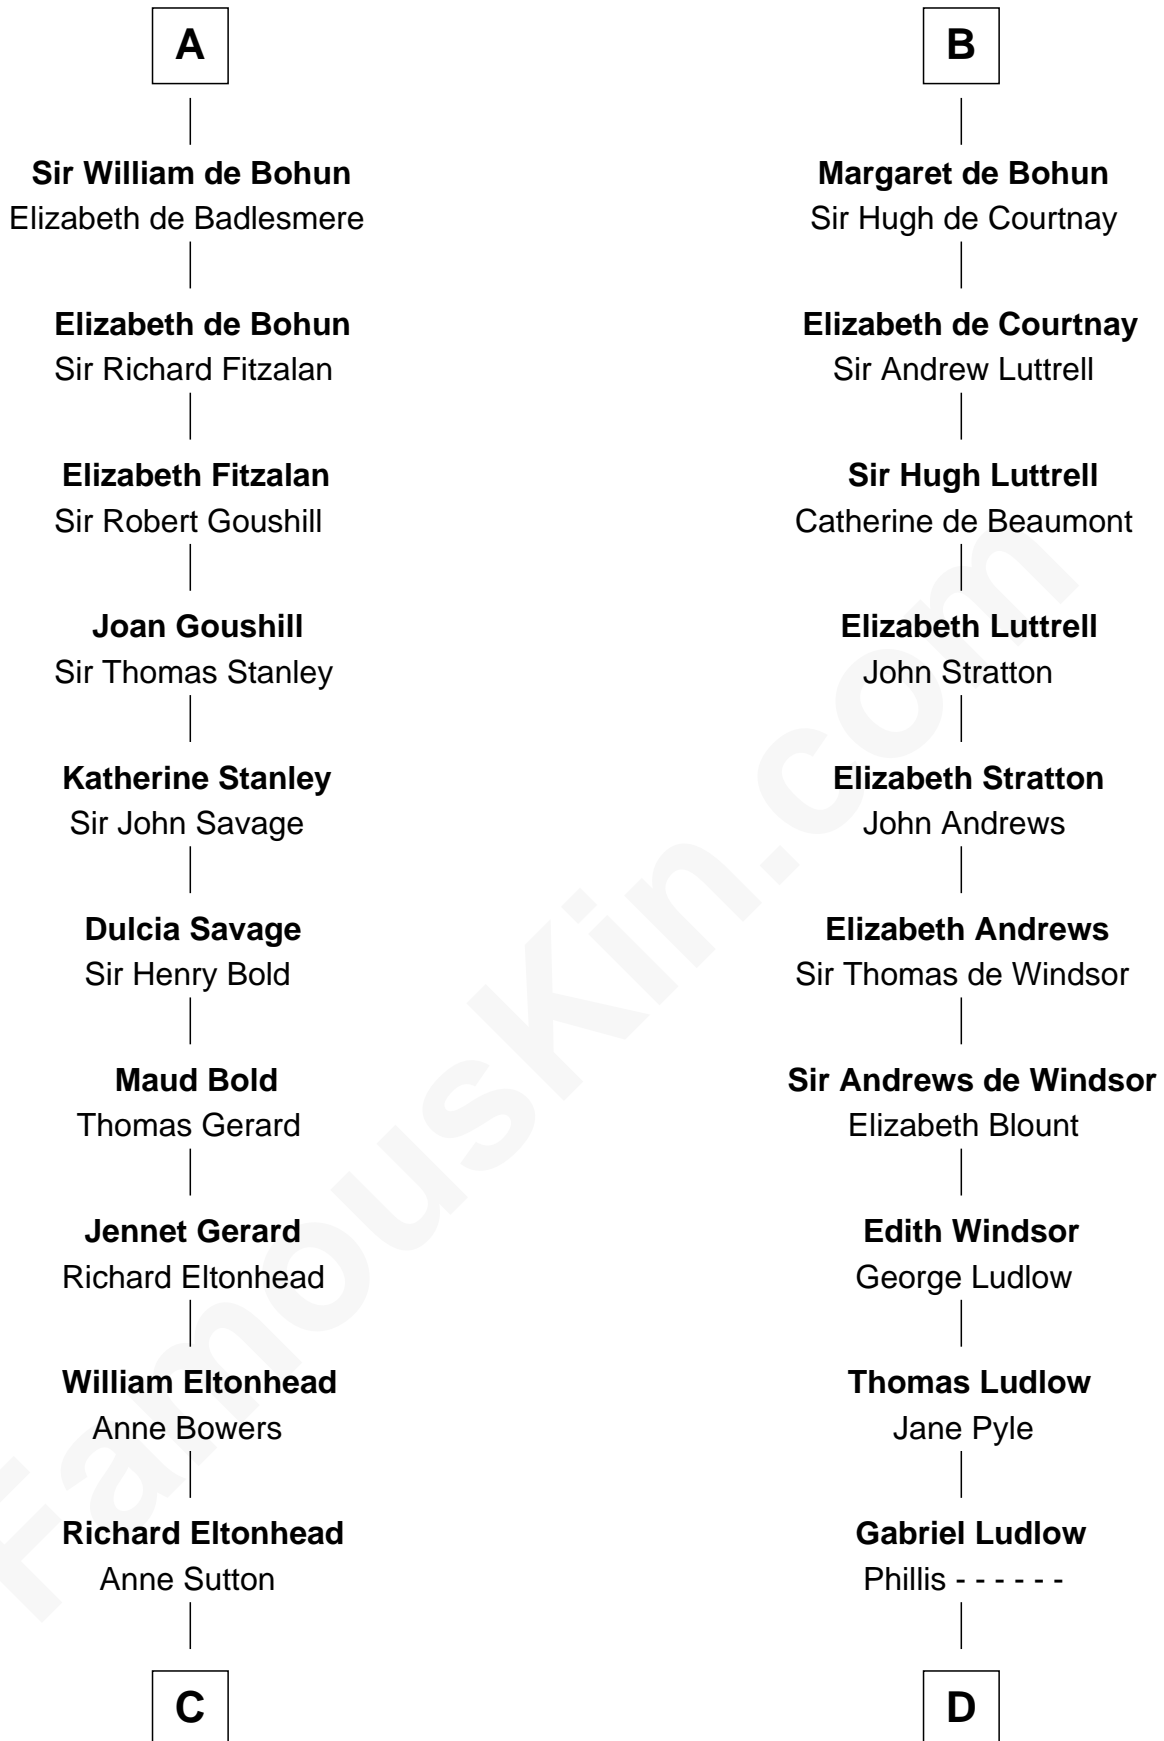

# FamousKin.com Relationship Chart of

**Henry Lee III**

*9th Governor of Virginia*

21st cousin of

**William Henry Harrison**

*9th U.S. President*

**Mitchertach O'Toole**

*Cacht Inion Loigsig O'Morda*

**C**

**Alice Eltonhead**

Henry Corbin

**Laetitia Corbin**

Richard Lee

**Henry Lee**

Mary Bland

**Col. Henry Lee**

Lucy Grymes

**Henry Lee III**

*Light-Horse Harry*

**D**

**Sarah Ludlow**

Col. John Carter

**Col. Robert Carter**

Elizabeth Landon