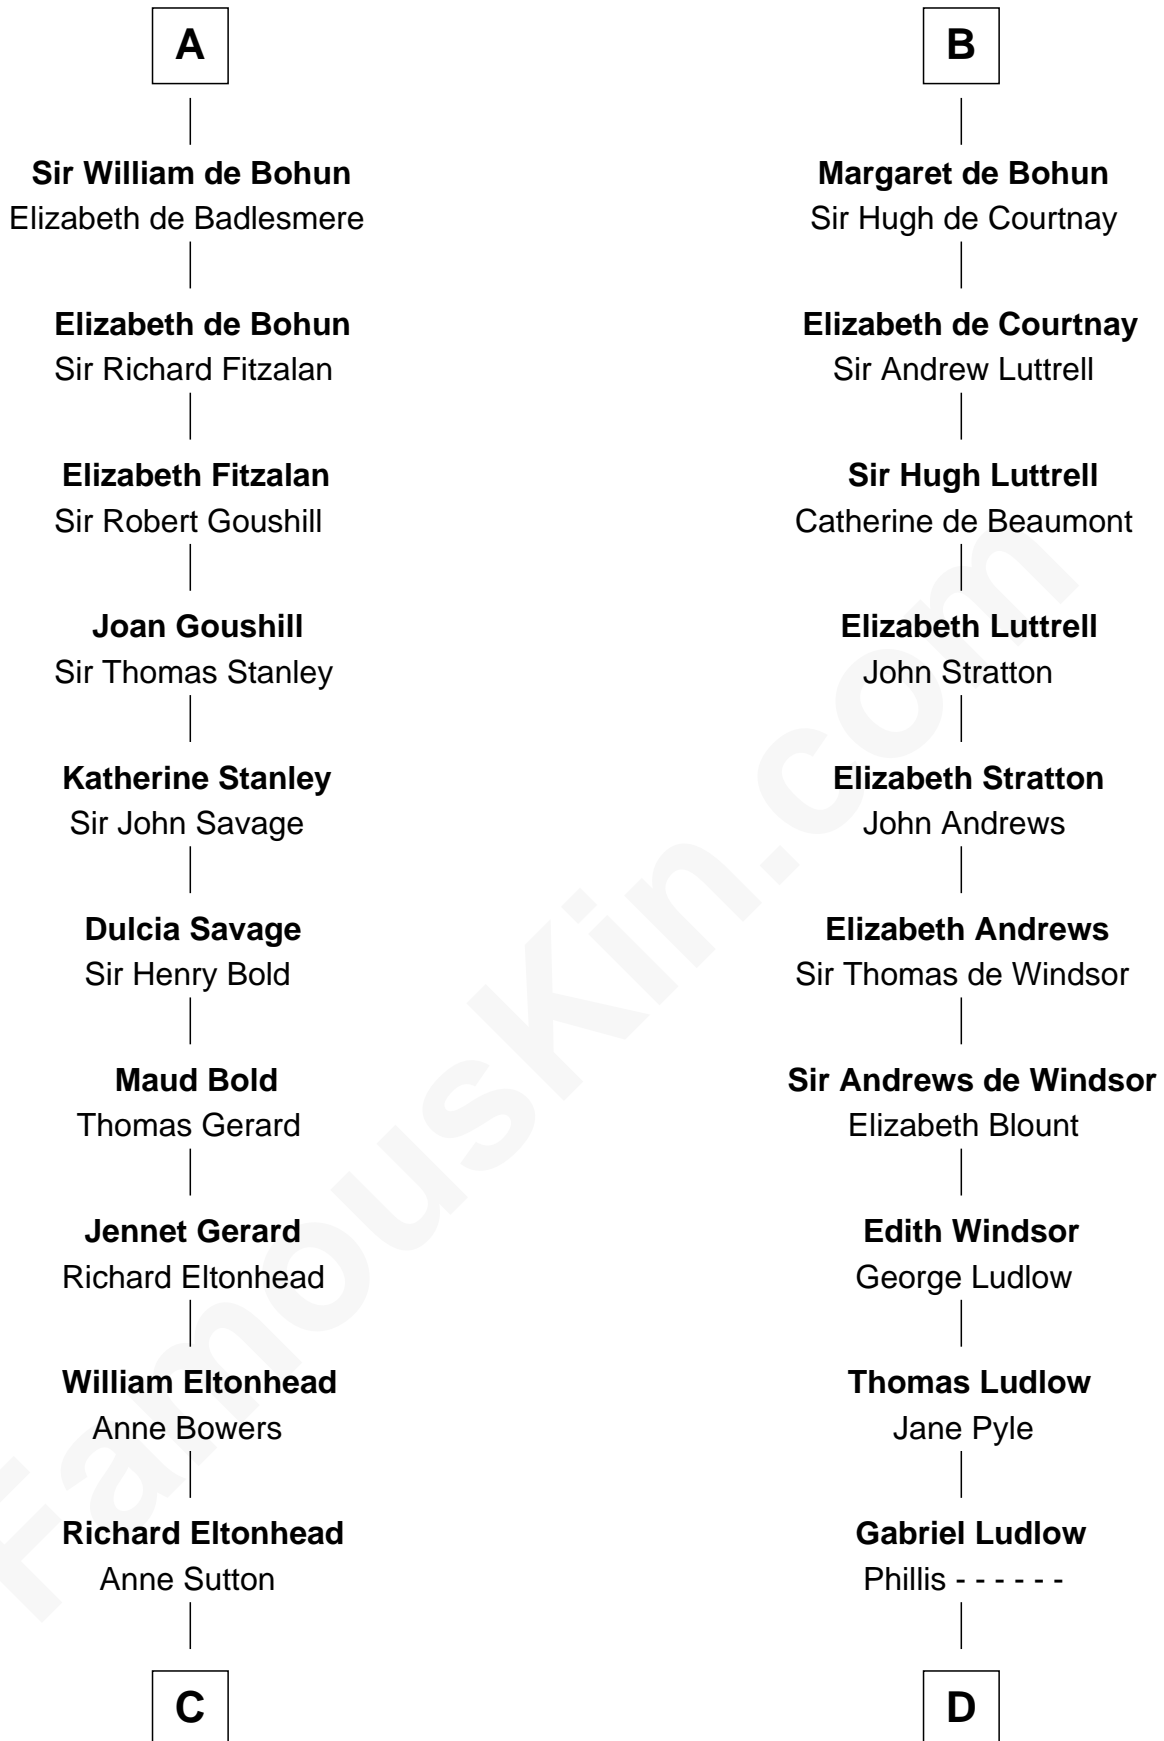

FamousKin.com Relationship Chart of

Henry Lee III

9th Governor of Virginia

21st cousin of

William Henry Harrison

9th U.S. President

Enna MacMurrough

C

Alice Eltonhead

Henry Corbin

Laetitia Corbin

Richard Lee

Henry Lee

Mary Bland

Col. Henry Lee

Lucy Grymes

Henry Lee III

Light-Horse Harry

D

Sarah Ludlow

Col. John Carter

Col. Robert Carter

Elizabeth Landon

Anne Carter