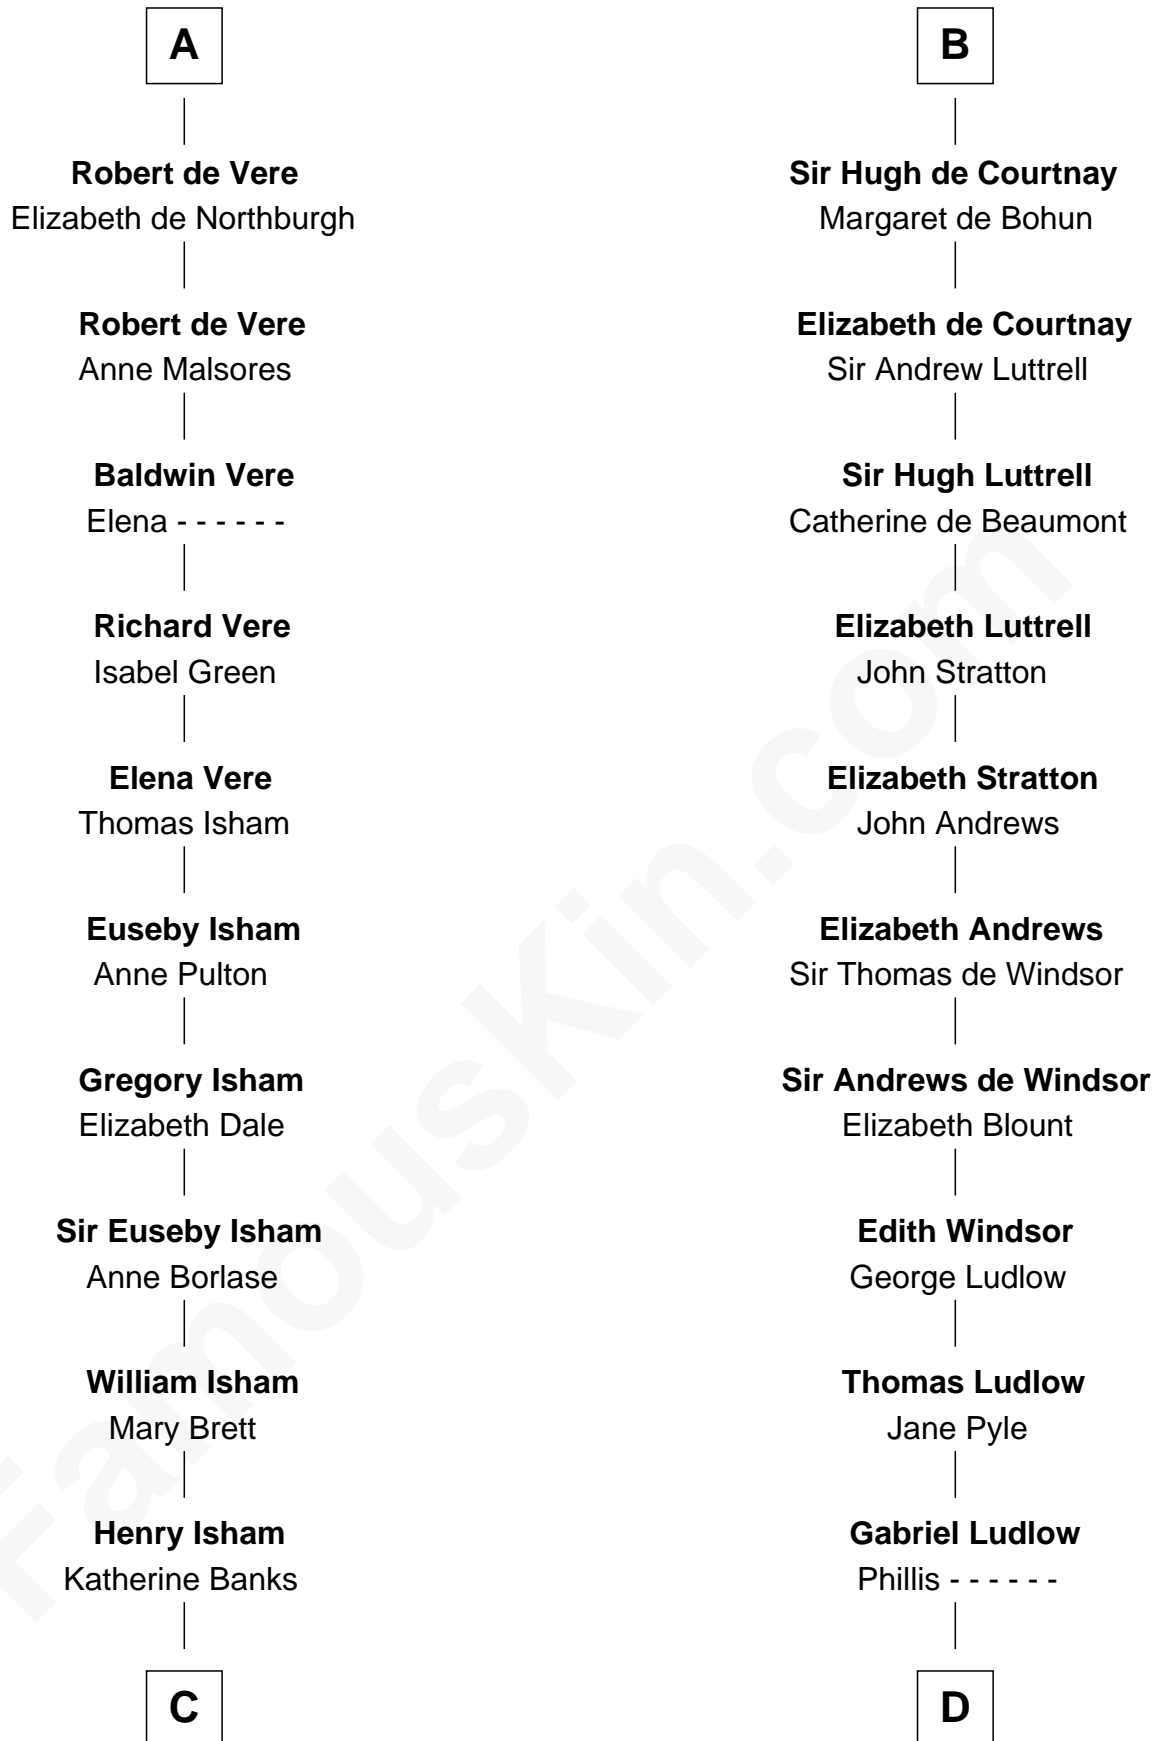

FamousKin.com Relationship Chart of

Henry Lee III

9th Governor of Virginia

21st cousin of

William Henry Harrison

9th U.S. President

C

Mary Isham
Col. William Randolph

Elizabeth Randolph
Richard Bland

Mary Bland
Henry Lee

Col. Henry Lee
Lucy Grymes

Henry Lee III
Light-Horse Harry

D

Sarah Ludlow
Col. John Carter

Col. Robert Carter
Elizabeth Landon

Anne Carter
Benjamin Harrison

Benjamin Harrison
Elizabeth Bassett

William Henry Harrison
9th U.S. President