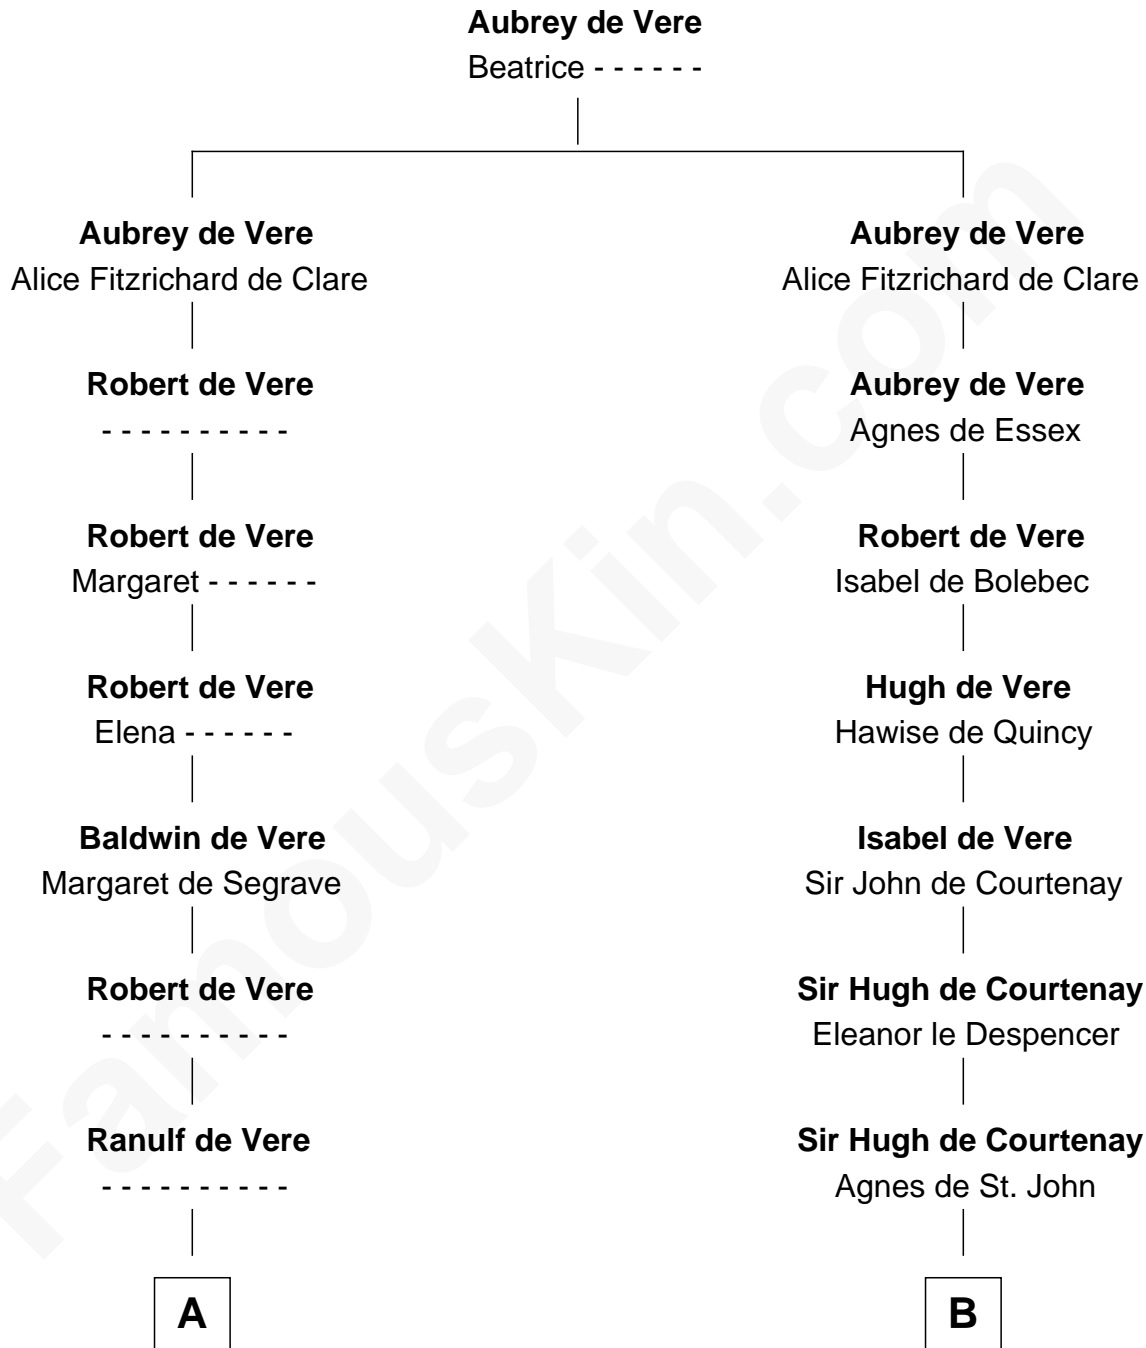

FamousKin.com Relationship Chart of

Henry Lee III

9th Governor of Virginia

21st cousin of

William Henry Harrison

9th U.S. President

C

Mary Isham
Col. William Randolph

Elizabeth Randolph
Richard Bland

Mary Bland
Henry Lee

Col. Henry Lee
Lucy Grymes

Henry Lee III
Light-Horse Harry

D

Sarah Ludlow
Col. John Carter

Col. Robert Carter
Elizabeth Landon

Anne Carter
Benjamin Harrison

Benjamin Harrison
Elizabeth Bassett

William Henry Harrison
9th U.S. President