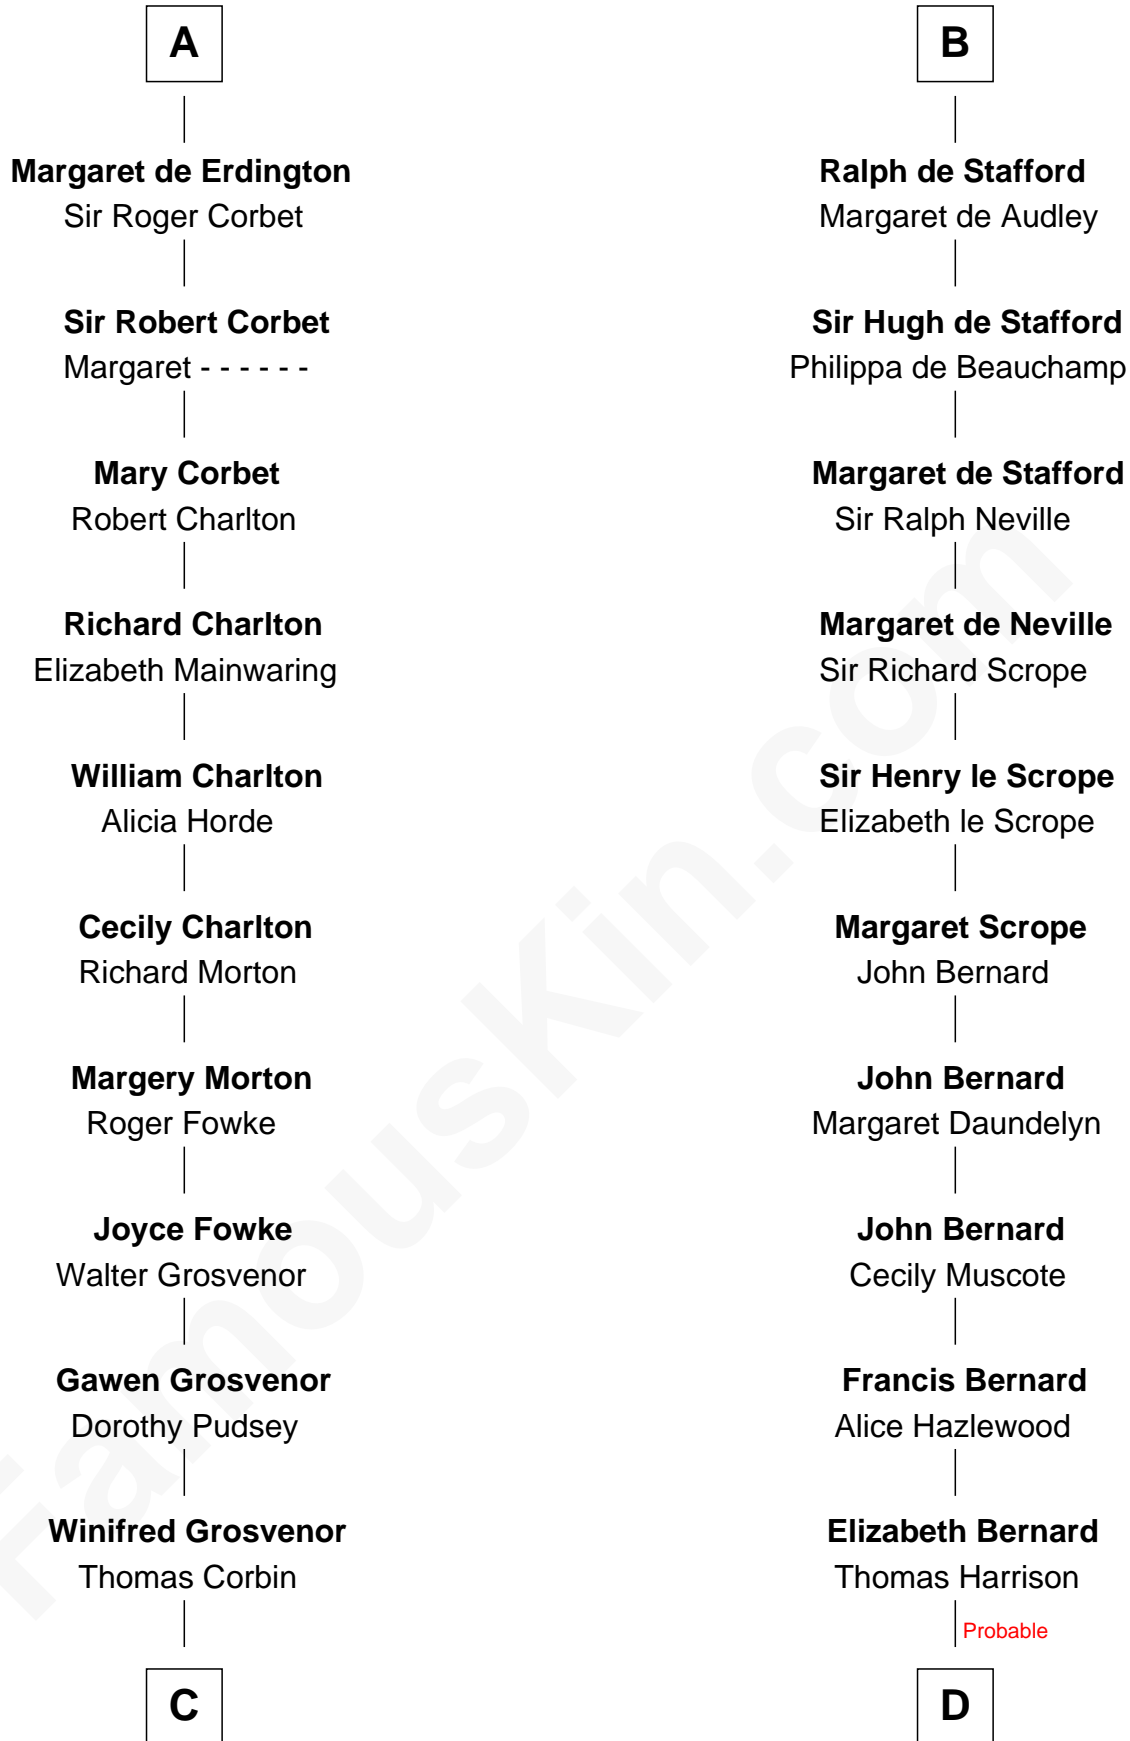

FamousKin.com Relationship Chart of

Henry Lee III

9th Governor of Virginia

21st cousin of

Benjamin Harrison V

Signer of the Declaration of Independence

Fulk Paynel

C

Henry Corbin
Alice Eltonhead

Laetitia Corbin
Richard Lee

Henry Lee
Mary Bland

Col. Henry Lee
Lucy Grymes

Henry Lee III
Light-Horse Harry

D

Benjamin Harrison
Mary - - - - -

Benjamin Harrison
Hannah Churchill