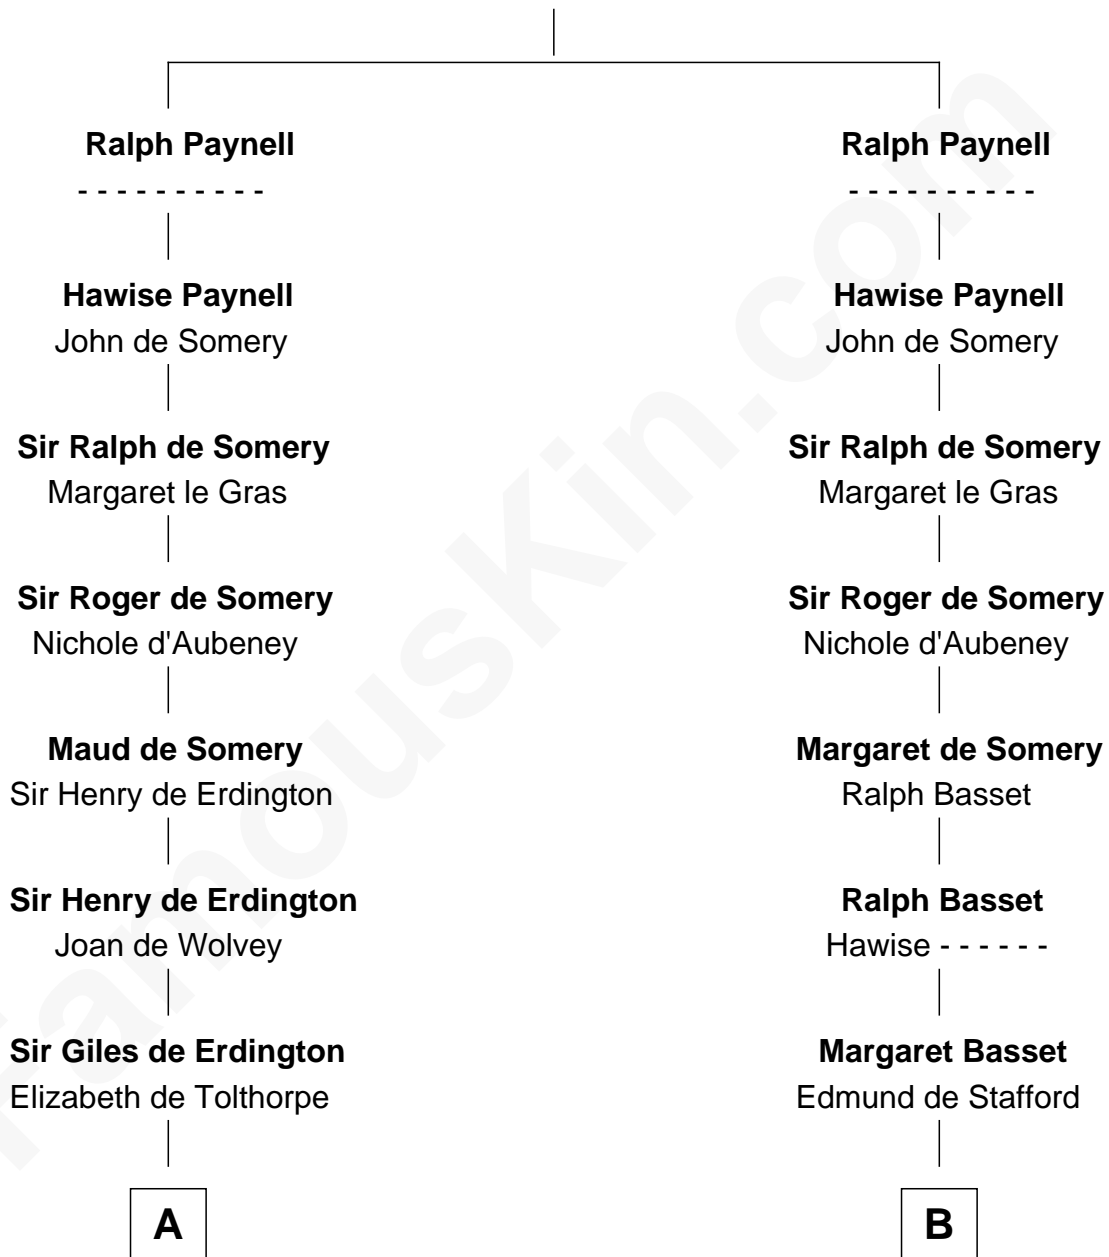

FamousKin.com Relationship Chart of

Henry Lee III

9th Governor of Virginia

21st cousin of

Benjamin Harrison V

Signer of the Declaration of Independence

Fulk Paynel

C

Henry Corbin
Alice Eltonhead

Laetitia Corbin
Richard Lee

Henry Lee
Mary Bland

Col. Henry Lee
Lucy Grymes

Henry Lee III
Light-Horse Harry

D

Benjamin Harrison
Mary - - - - -

Benjamin Harrison
Hannah Churchill