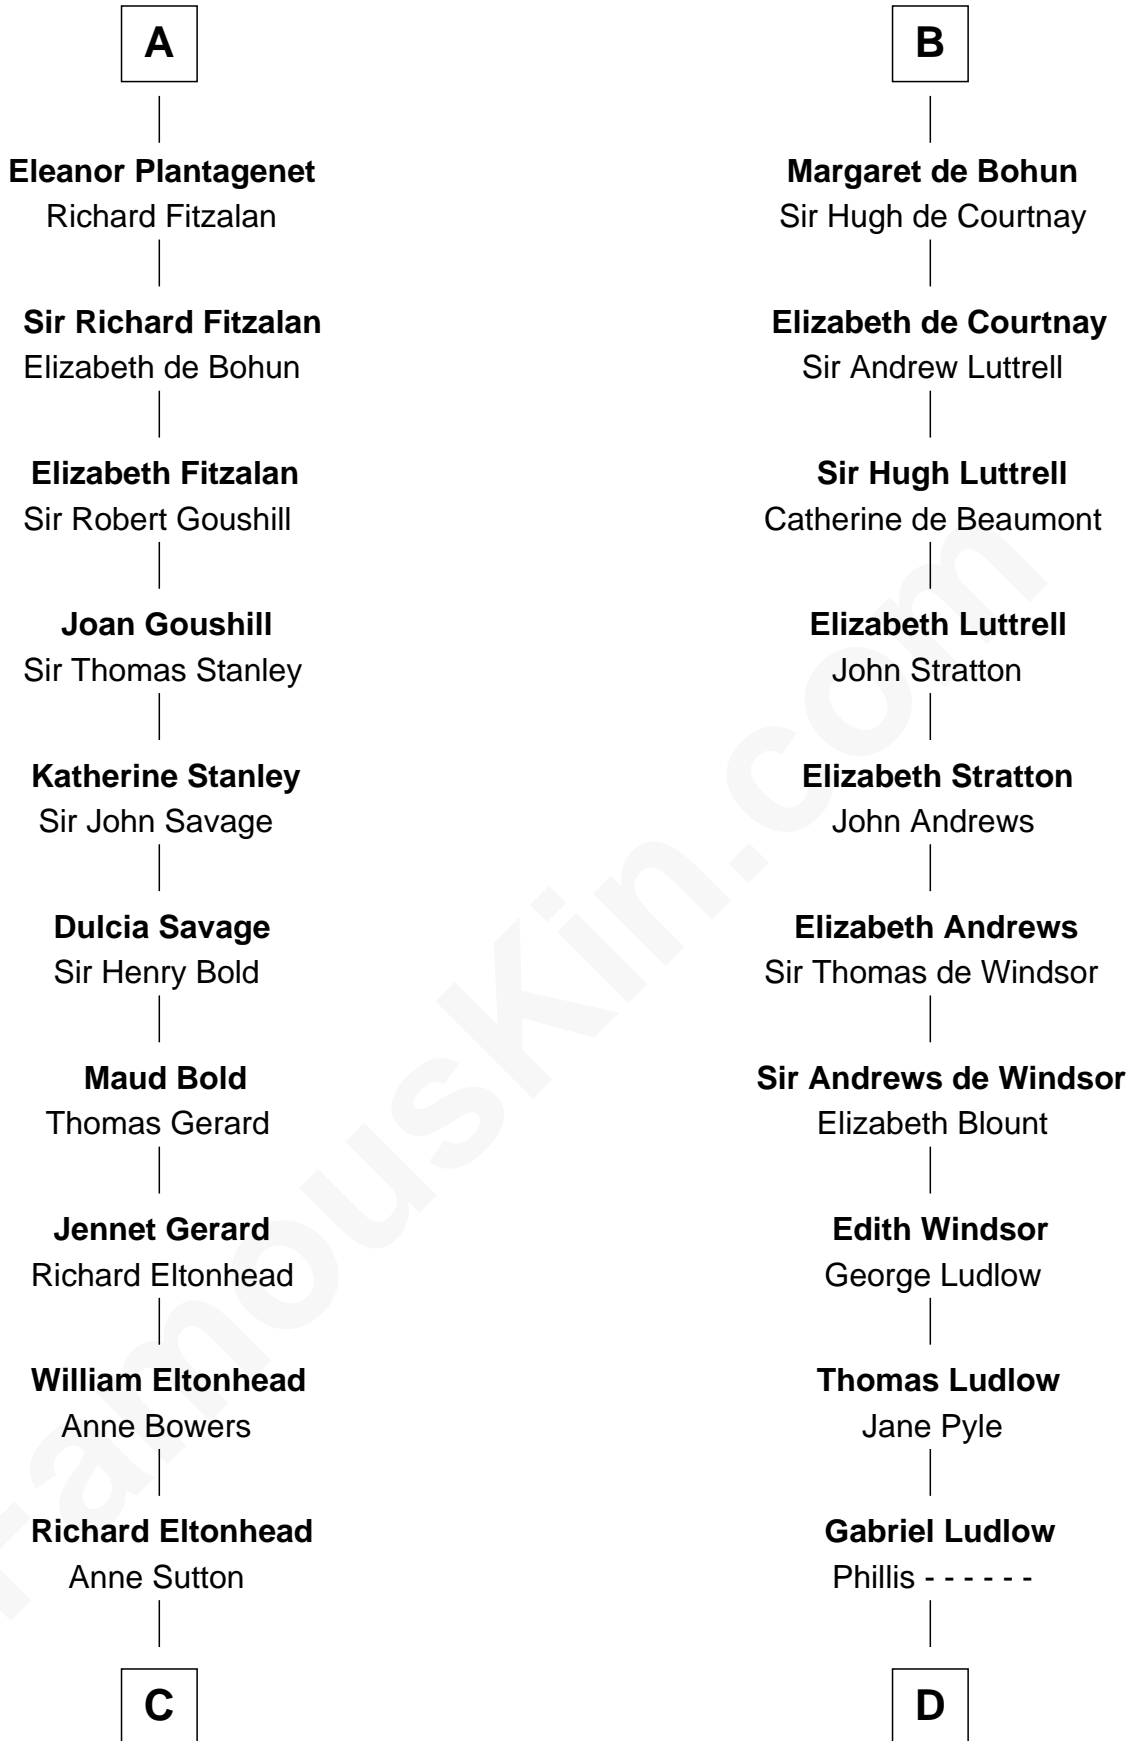

FamousKin.com

Relationship Chart of

Henry Lee III

9th Governor of Virginia

20th cousin 1 time removed of

Benjamin Harrison V

Signer of the Declaration of Independence

C

Alice Eltonhead

Henry Corbin

Laetitia Corbin

Richard Lee

Henry Lee

Mary Bland

Col. Henry Lee

Lucy Grymes

Henry Lee III

Light-Horse Harry

D

Sarah Ludlow

Col. John Carter

Col. Robert Carter

Elizabeth Landon

Anne Carter