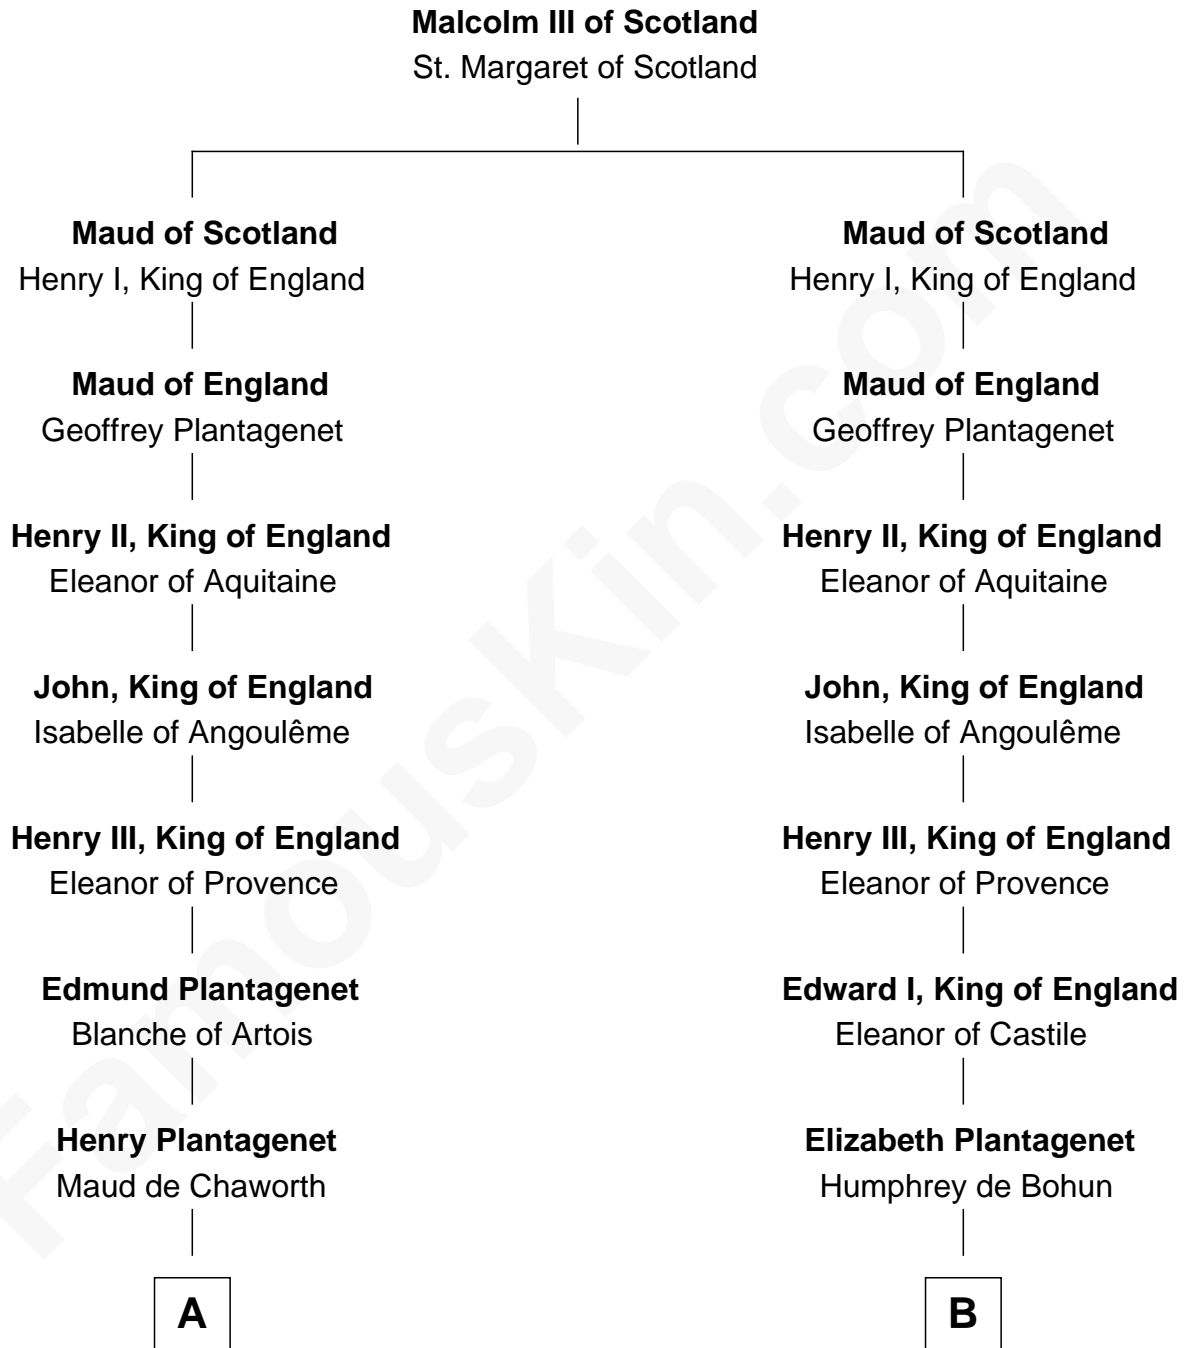

FamousKin.com

Relationship Chart of

Henry Lee III

9th Governor of Virginia

20th cousin 1 time removed of

Benjamin Harrison V

Signer of the Declaration of Independence

C

Alice Eltonhead

Henry Corbin

Laetitia Corbin

Richard Lee

Henry Lee

Mary Bland

Col. Henry Lee

Lucy Grymes