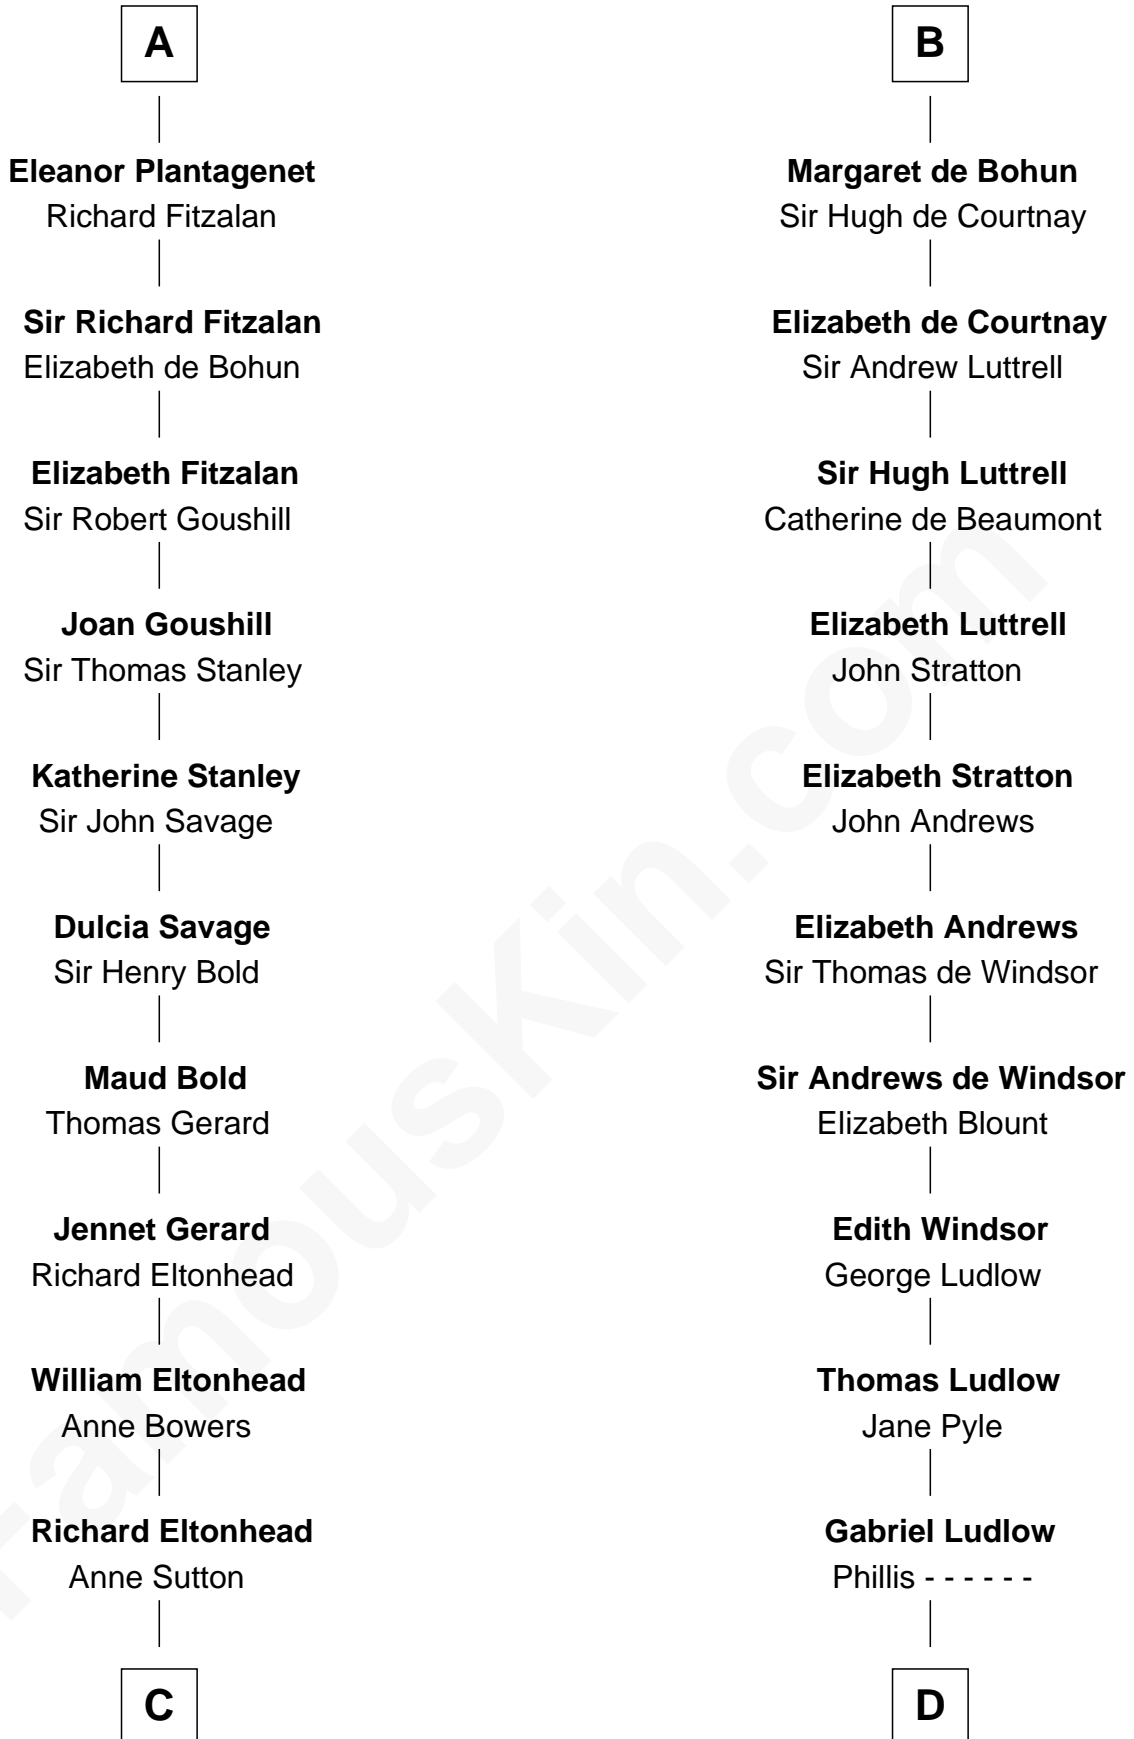

FamousKin.com

Relationship Chart of

Henry Lee III

9th Governor of Virginia

20th cousin 1 time removed of

Benjamin Harrison V

Signer of the Declaration of Independence

C

Alice Eltonhead

Henry Corbin

Laetitia Corbin

Richard Lee

Henry Lee

Mary Bland

Col. Henry Lee

Lucy Grymes

Henry Lee III

Light-Horse Harry

D

Sarah Ludlow

Col. John Carter

Col. Robert Carter

Elizabeth Landon

Anne Carter