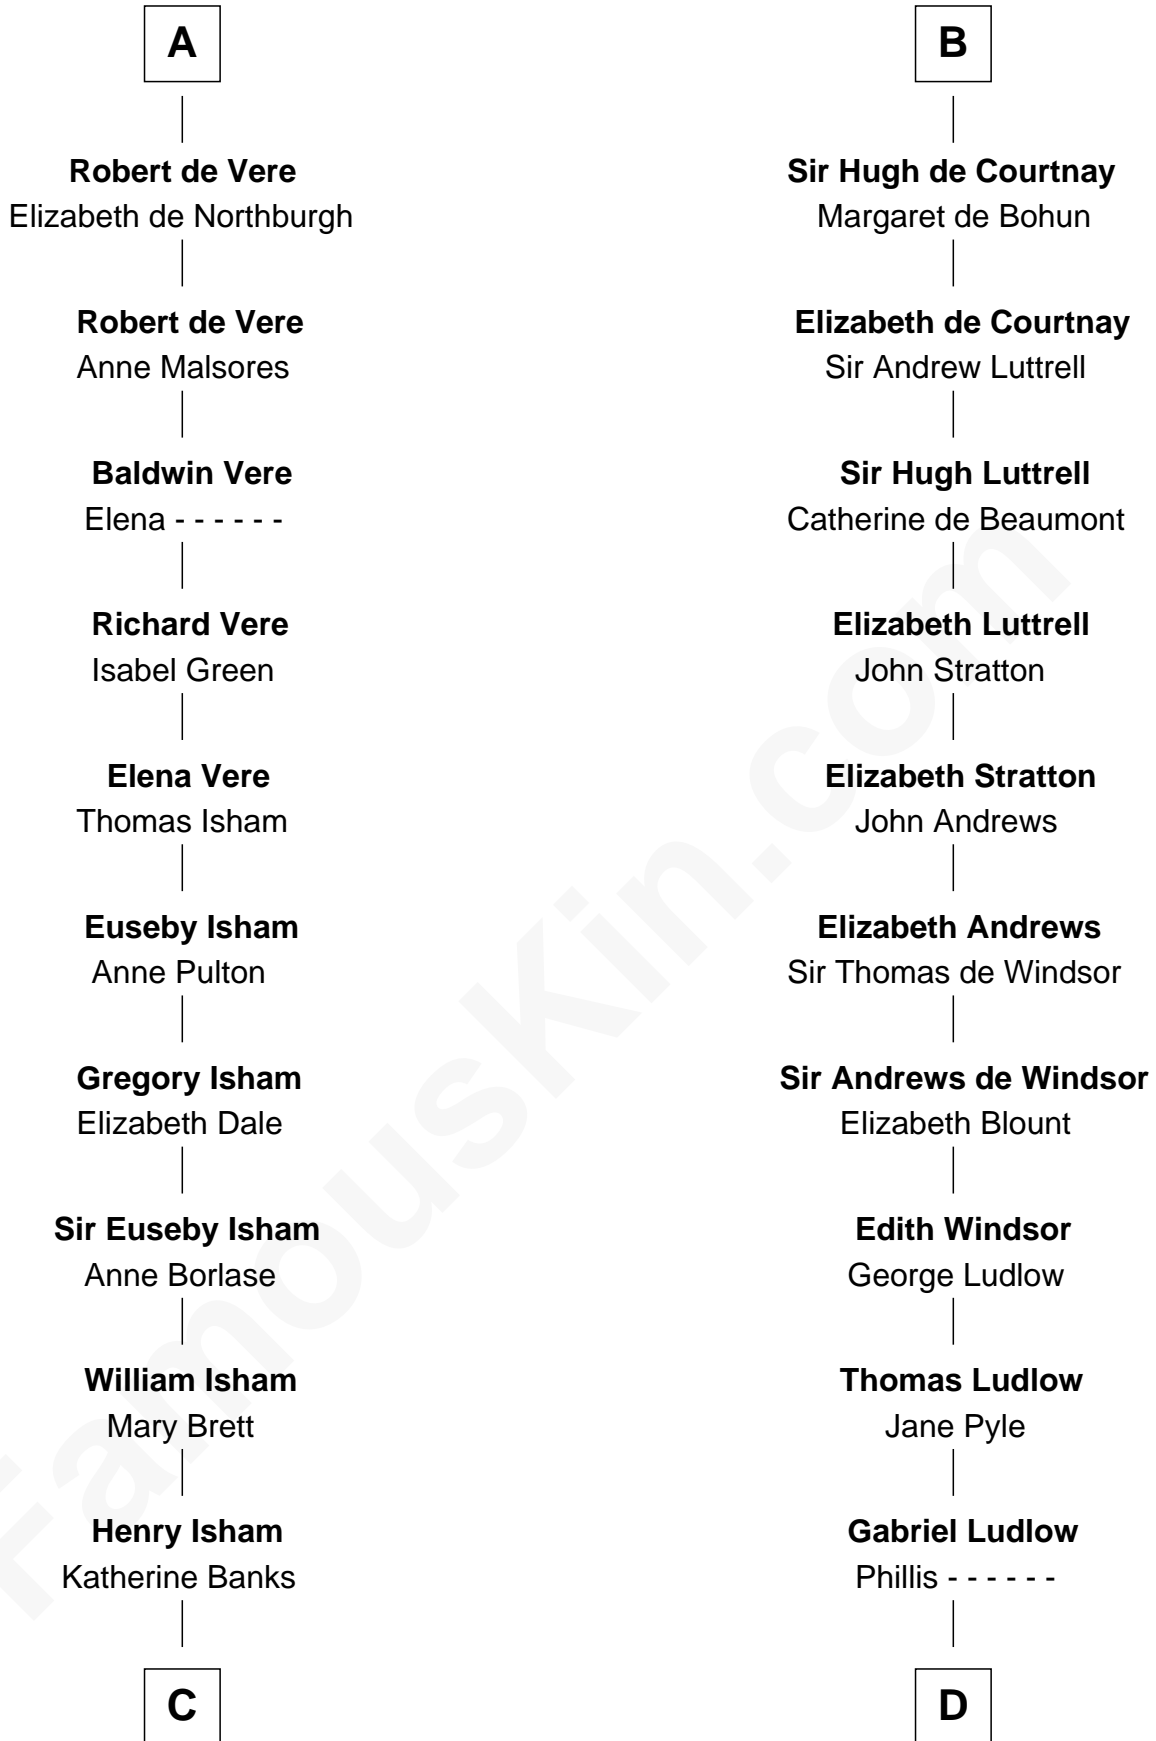

FamousKin.com

Relationship Chart of

Henry Lee III

9th Governor of Virginia

20th cousin 1 time removed of

Benjamin Harrison V

Signer of the Declaration of Independence

C

Mary Isham
Col. William Randolph

Elizabeth Randolph
Richard Bland

Mary Bland
Henry Lee

Col. Henry Lee
Lucy Grymes

Henry Lee III
Light-Horse Harry

D

Sarah Ludlow
Col. John Carter

Col. Robert Carter
Elizabeth Landon

Anne Carter
Benjamin Harrison

Benjamin Harrison V
Signer of Declaration of Independence