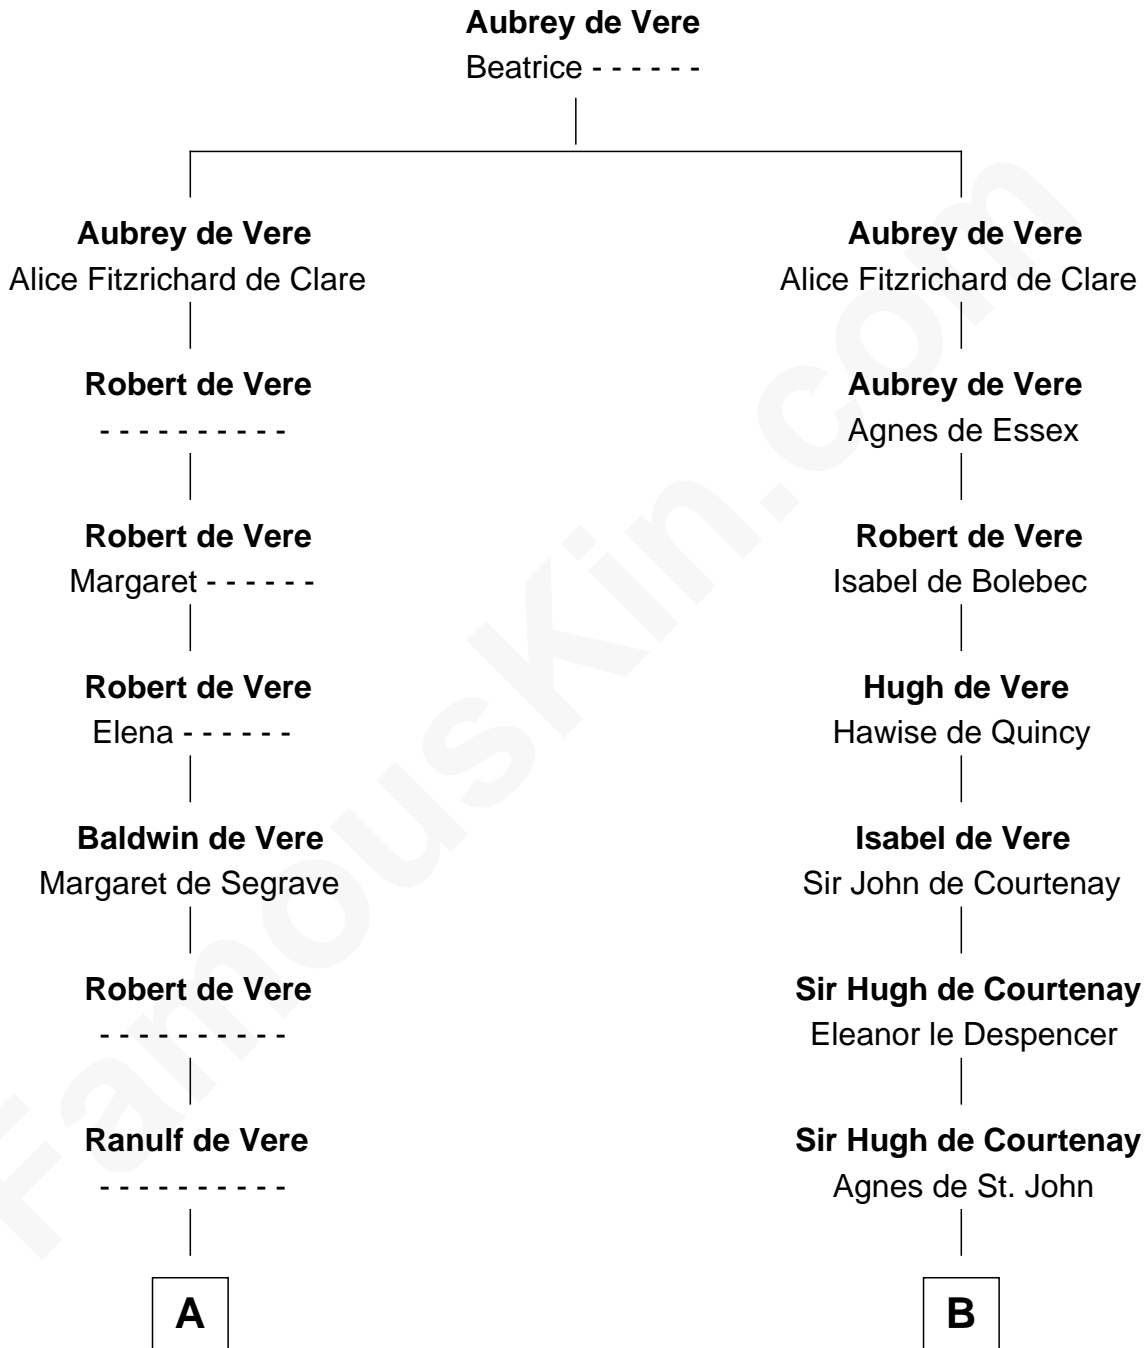

FamousKin.com

Relationship Chart of

Henry Lee III

9th Governor of Virginia

20th cousin 1 time removed of

Benjamin Harrison V

Signer of the Declaration of Independence

C

Mary Isham
Col. William Randolph

Elizabeth Randolph
Richard Bland

Mary Bland
Henry Lee

Col. Henry Lee
Lucy Grymes

Henry Lee III
Light-Horse Harry

D

Sarah Ludlow
Col. John Carter

Col. Robert Carter
Elizabeth Landon

Anne Carter
Benjamin Harrison

Benjamin Harrison V
Signer of Declaration of Independence