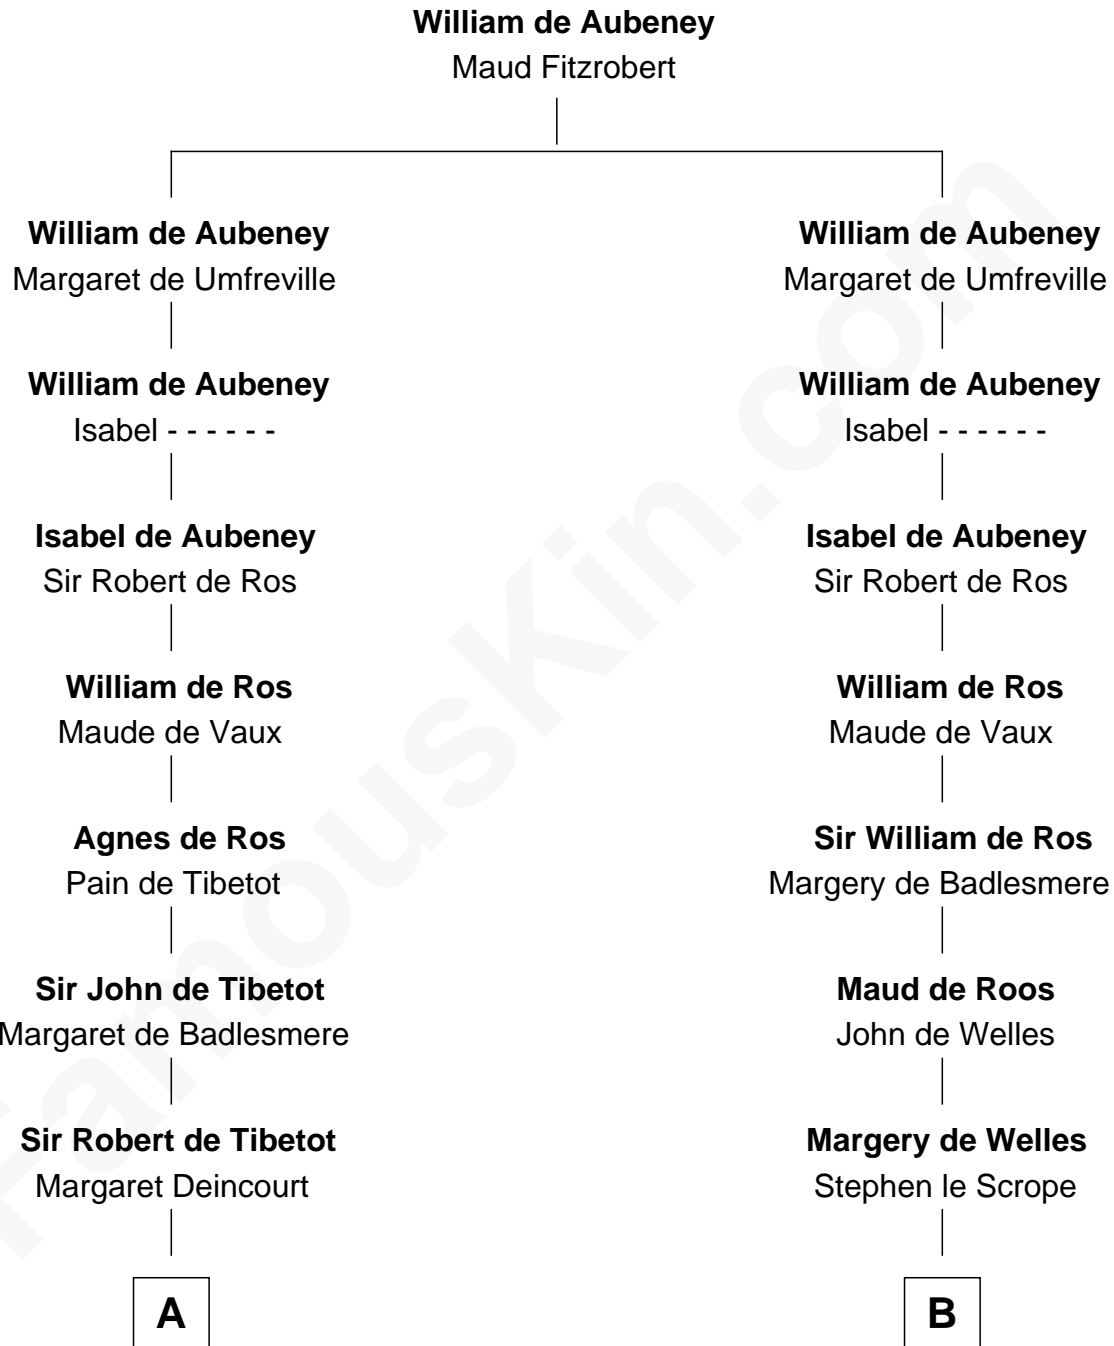

FamousKin.com Relationship Chart of

Henry Lee III

9th Governor of Virginia

18th cousin 3 times removed of

Benjamin Harrison V

Signer of the Declaration of Independence

C

Mary Isham
Col. William Randolph

Elizabeth Randolph
Richard Bland

Mary Bland
Henry Lee

Col. Henry Lee
Lucy Grymes

Henry Lee III
Light-Horse Harry

D

Benjamin Harrison
Anne Carter

Benjamin Harrison V
Signer of Declaration of Independence

FamousKin.com