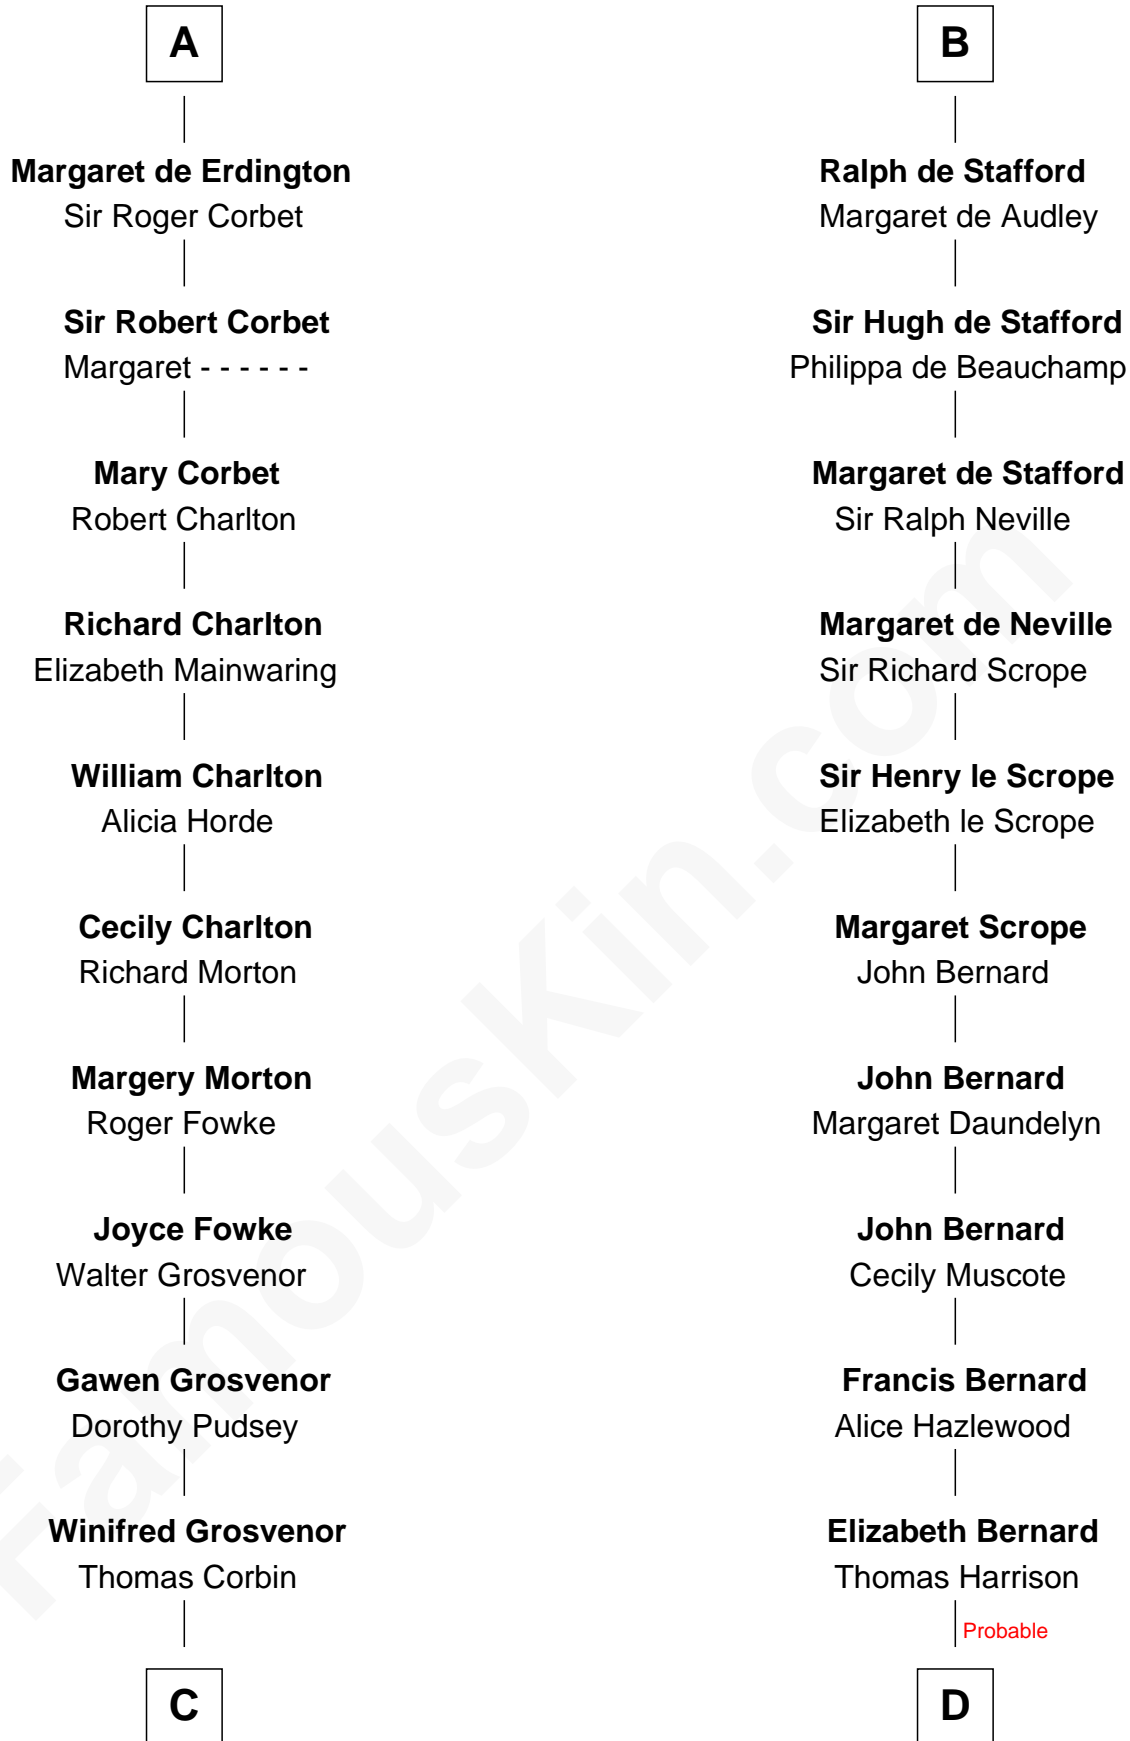

FamousKin.com Relationship Chart of

Henry Lee III

9th Governor of Virginia

21st cousin of

Benjamin Harrison V

Signer of the Declaration of Independence

William d'Aubenev

Maud le Bigod

Ralph Basset

Ralph Basset

Hawise - - - - -

Margaret Basset

Edmund de Stafford

B

C

Henry Corbin
Alice Eltonhead