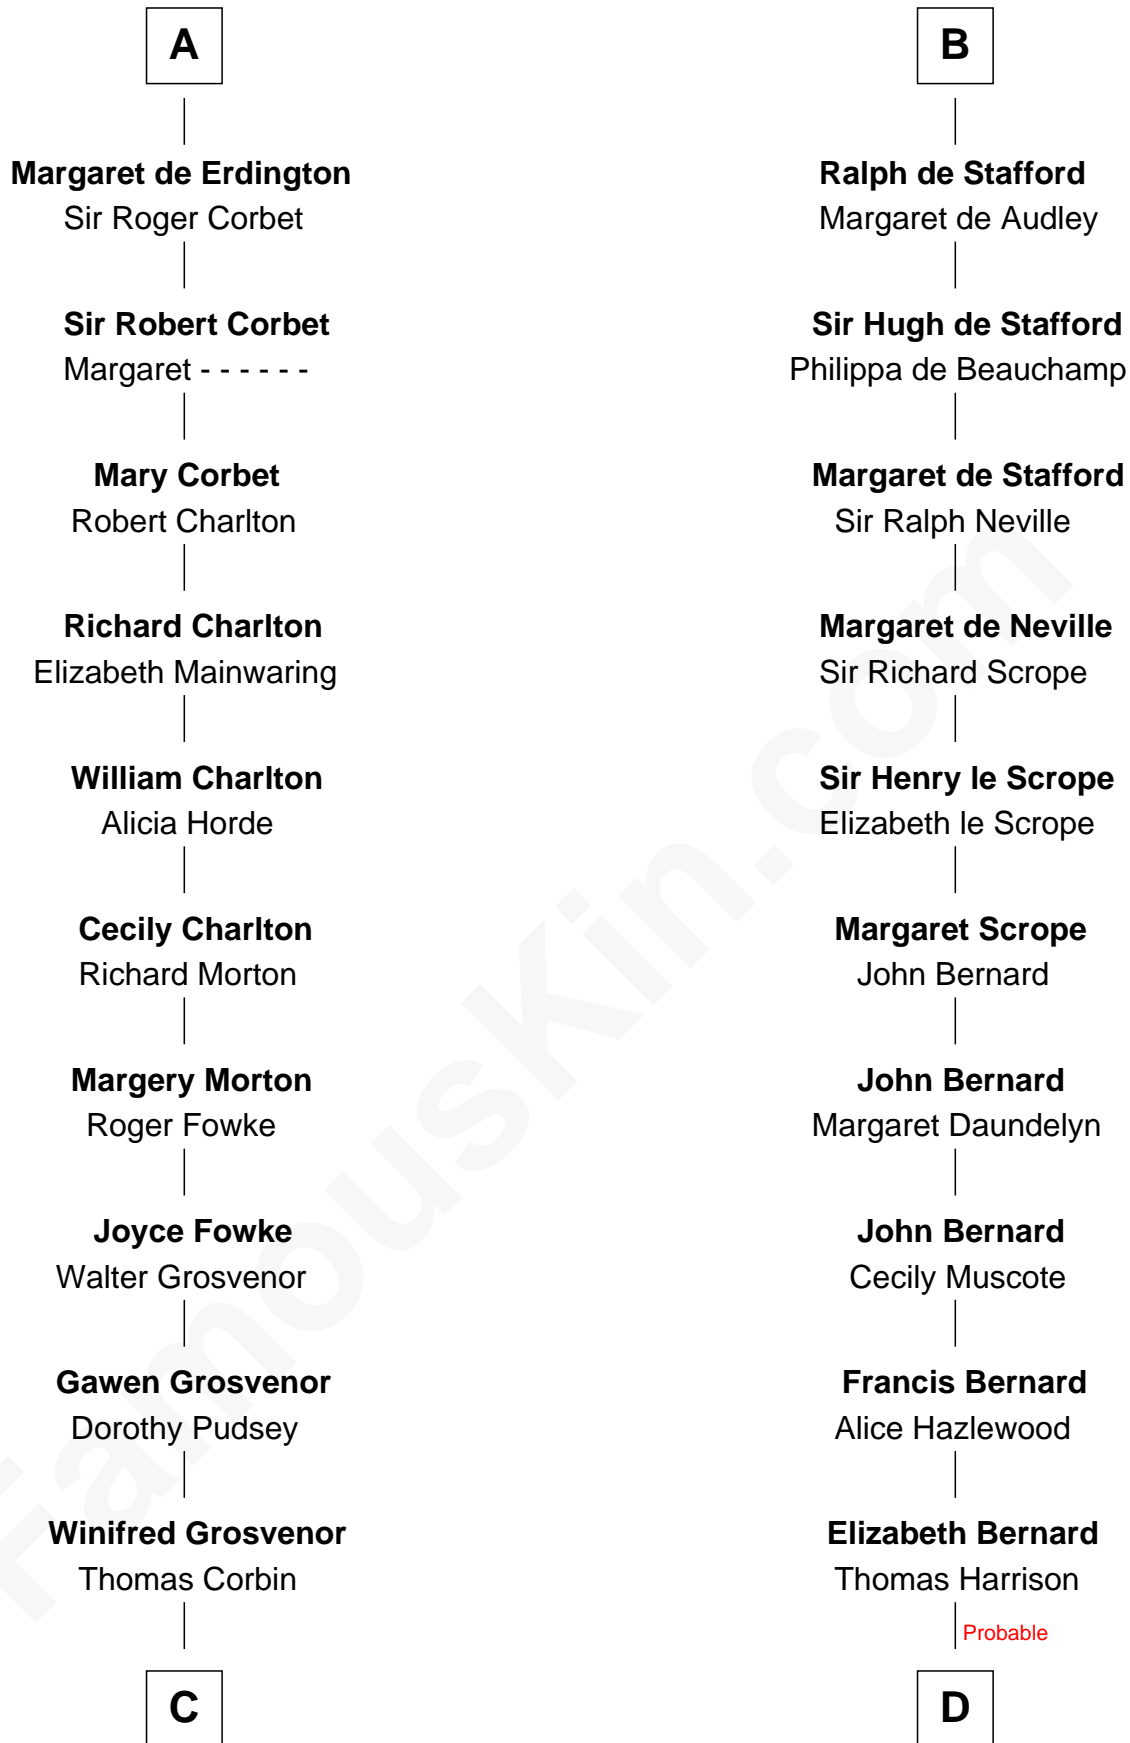

FamousKin.com Relationship Chart of

Henry Lee III

9th Governor of Virginia

21st cousin of

Benjamin Harrison V

Signer of the Declaration of Independence

Gottfried I, Count of Louvain

Ide de Chiny

C

Henry Corbin
Alice Eltonhead

Laetitia Corbin
Richard Lee

Henry Lee
Mary Bland

Col. Henry Lee
Lucy Grymes

Henry Lee III
Light-Horse Harry

D

Benjamin Harrison
Mary - - - - -