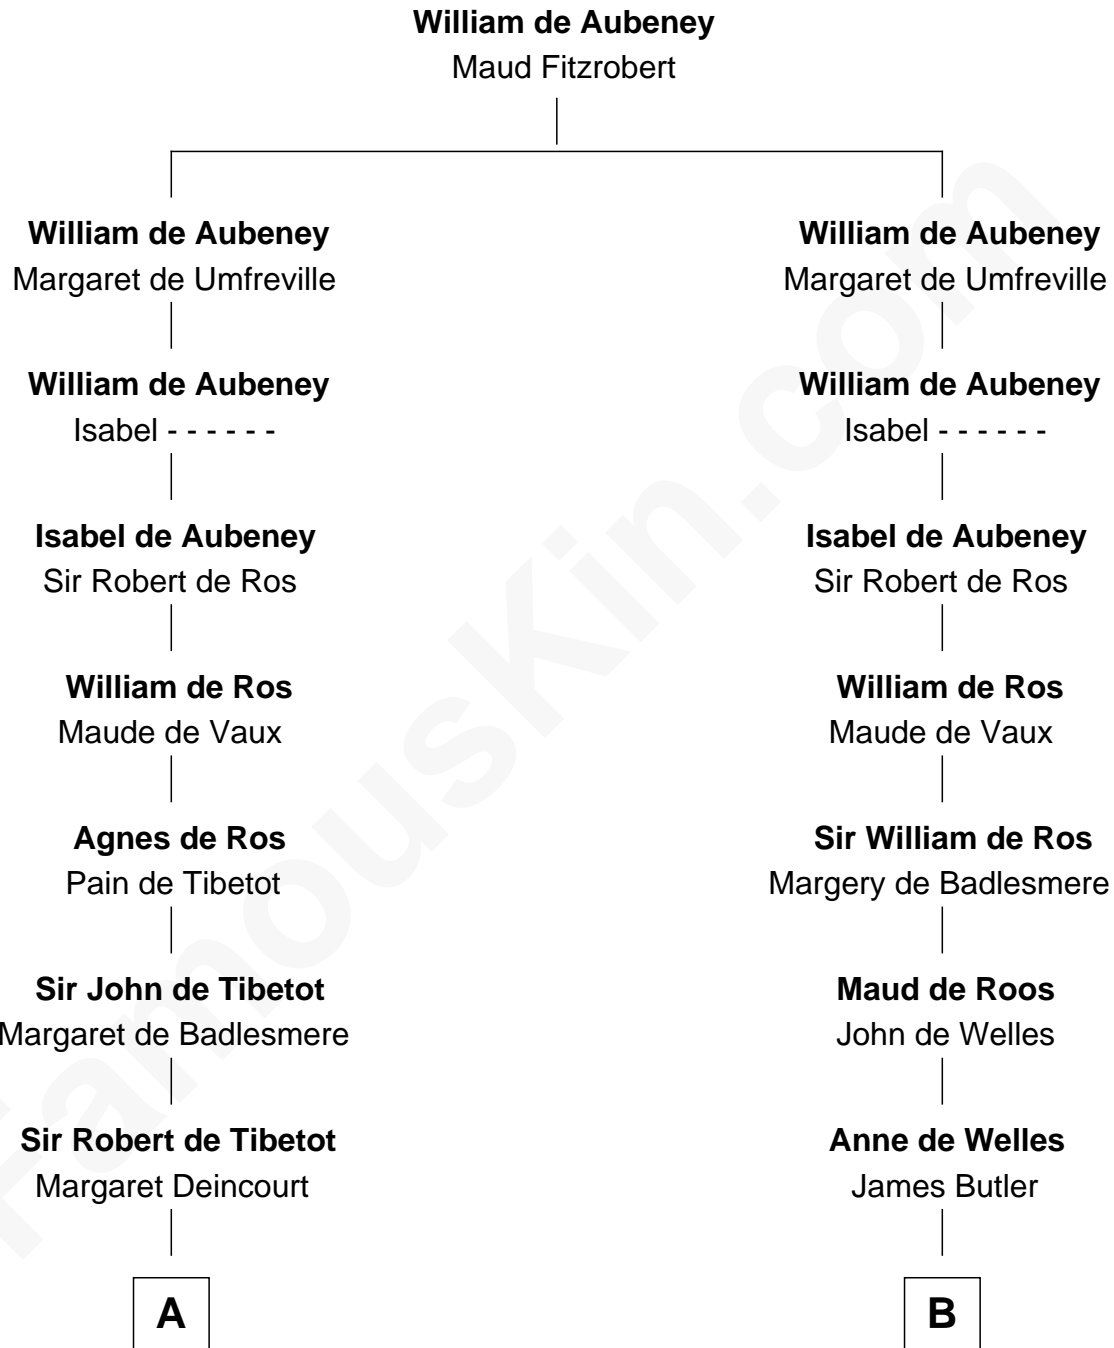

# FamousKin.com Relationship Chart of

**Henry Lee III**

*9th Governor of Virginia*

21st cousin of

**Jay Gould**

*American Railroad "Robber Baron"*

**C**

**Mary Isham**  
Col. William Randolph

**Elizabeth Randolph**  
Richard Bland

**Mary Bland**  
Henry Lee

**Col. Henry Lee**  
Lucy Grymes

**Henry Lee III**  
*Light-Horse Harry*

**D**

**Eleazer Osborn**  
Hannah Bulkeley

**Eleazer Osborn**  
Sarah Burr

**Anna Osborn**  
Abraham Gould

**John Burr Gould**  
Mary More

**Jay Gould**  
*"Robber Baron"*