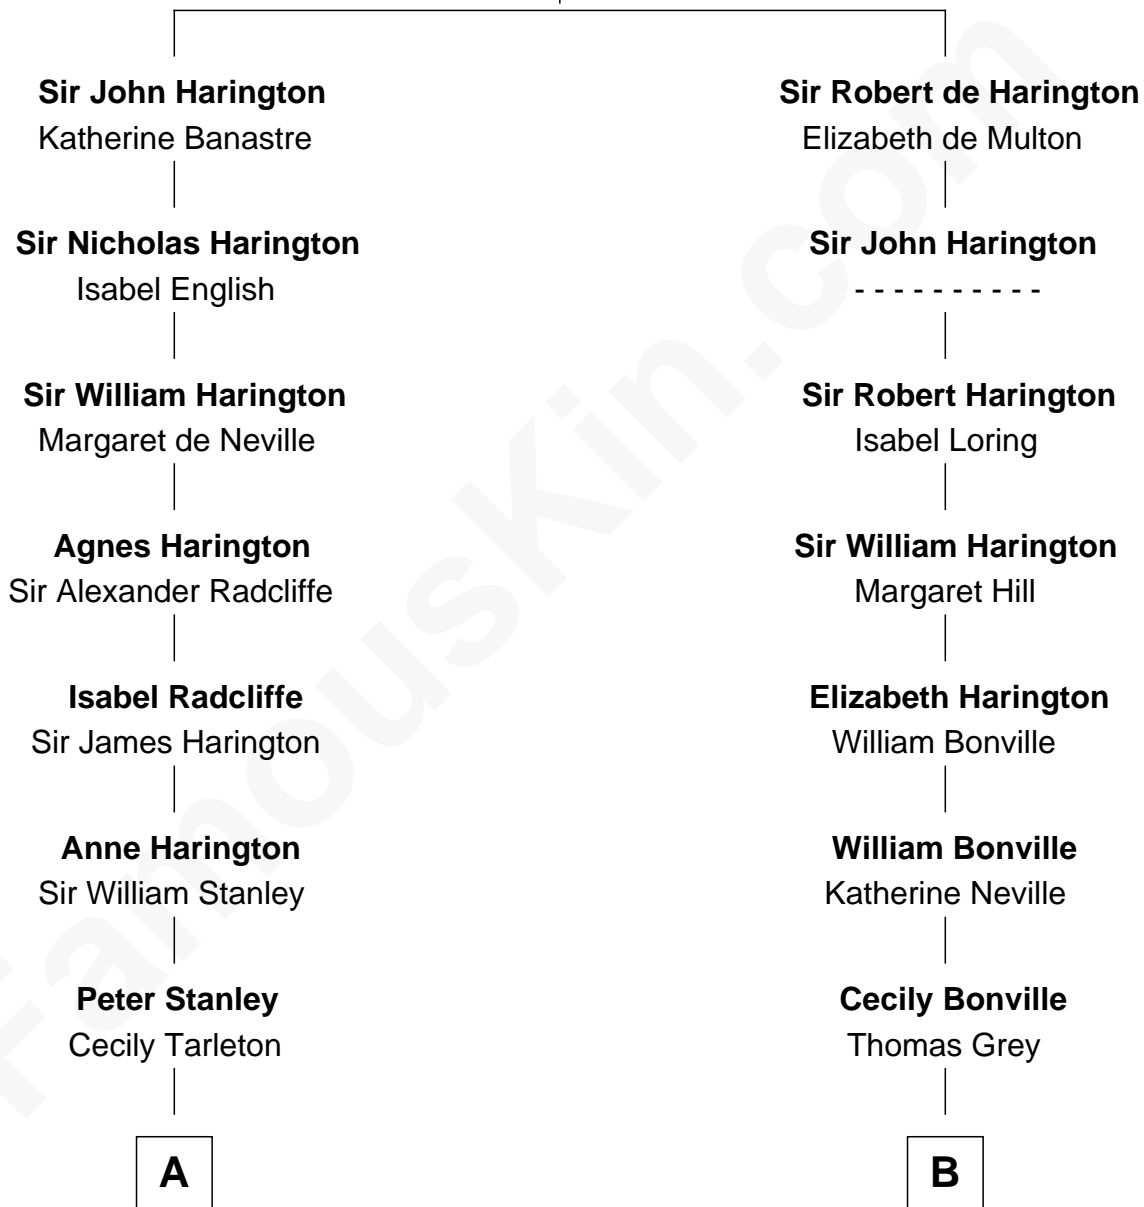

FamousKin.com

Relationship Chart of

Henry Lee III

9th Governor of Virginia

13th cousin 5 times removed of

William Marsh Rice
 Founder of Rice University

Sir John de Harington

Joan - - - - -

C

—
David Rice

Patty Hall

—
William Marsh Rice

Founder of Rice University

FamousKin.com