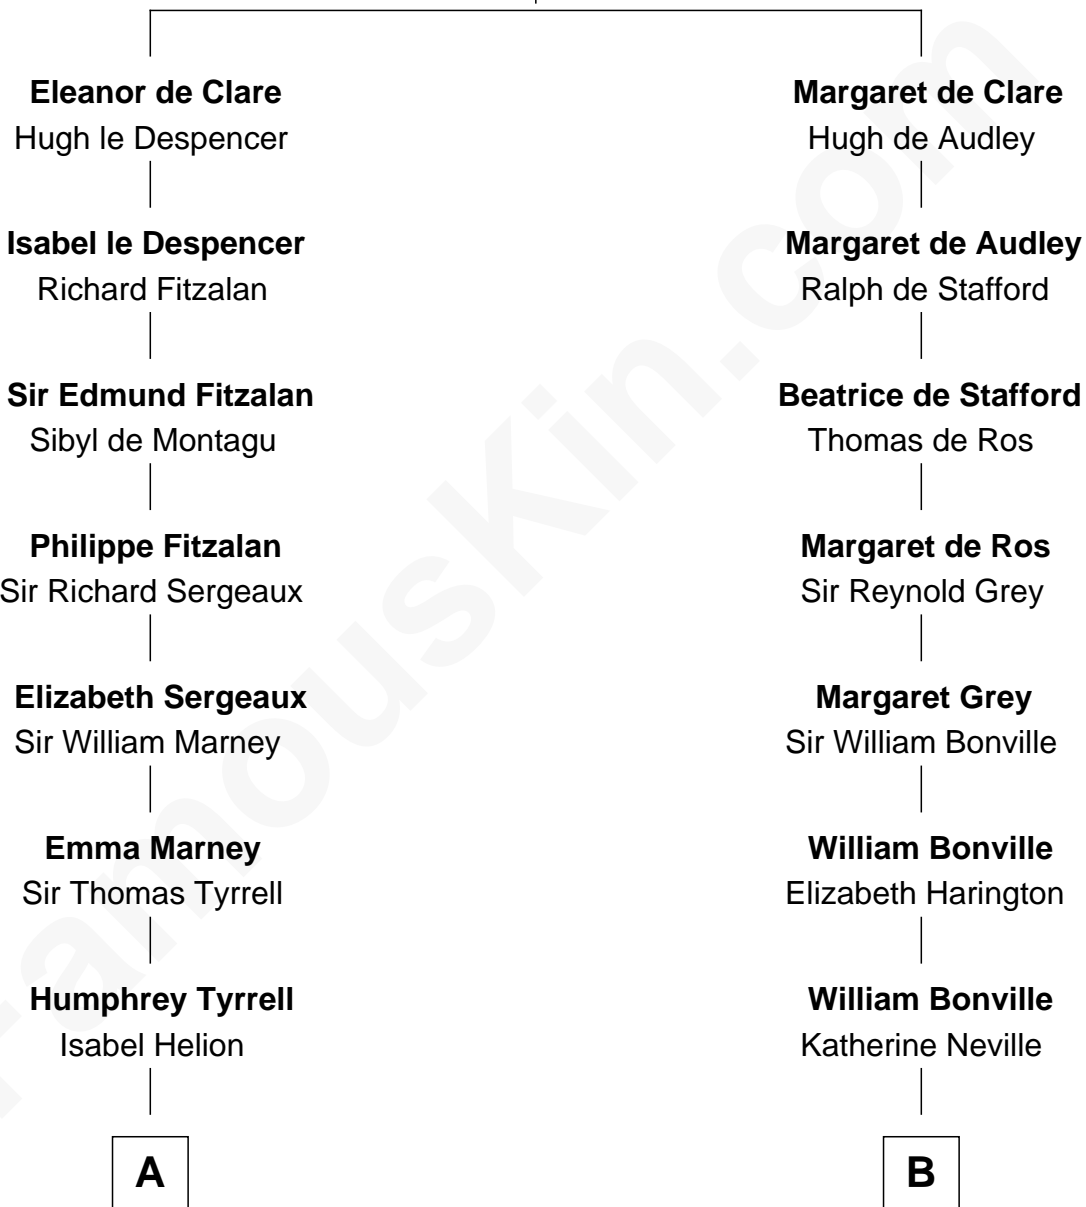

FamousKin.com

Relationship Chart of

Henry Lee III

9th Governor of Virginia

17th cousin 2 times removed of

William Marsh Rice
 Founder of Rice University

Sir Gilbert de Clare
 Joan of Acre

C

|
Sarah Bates

David Rice

|
David Rice

Patty Hall

|
William Marsh Rice

Founder of Rice University

FamousKin.com