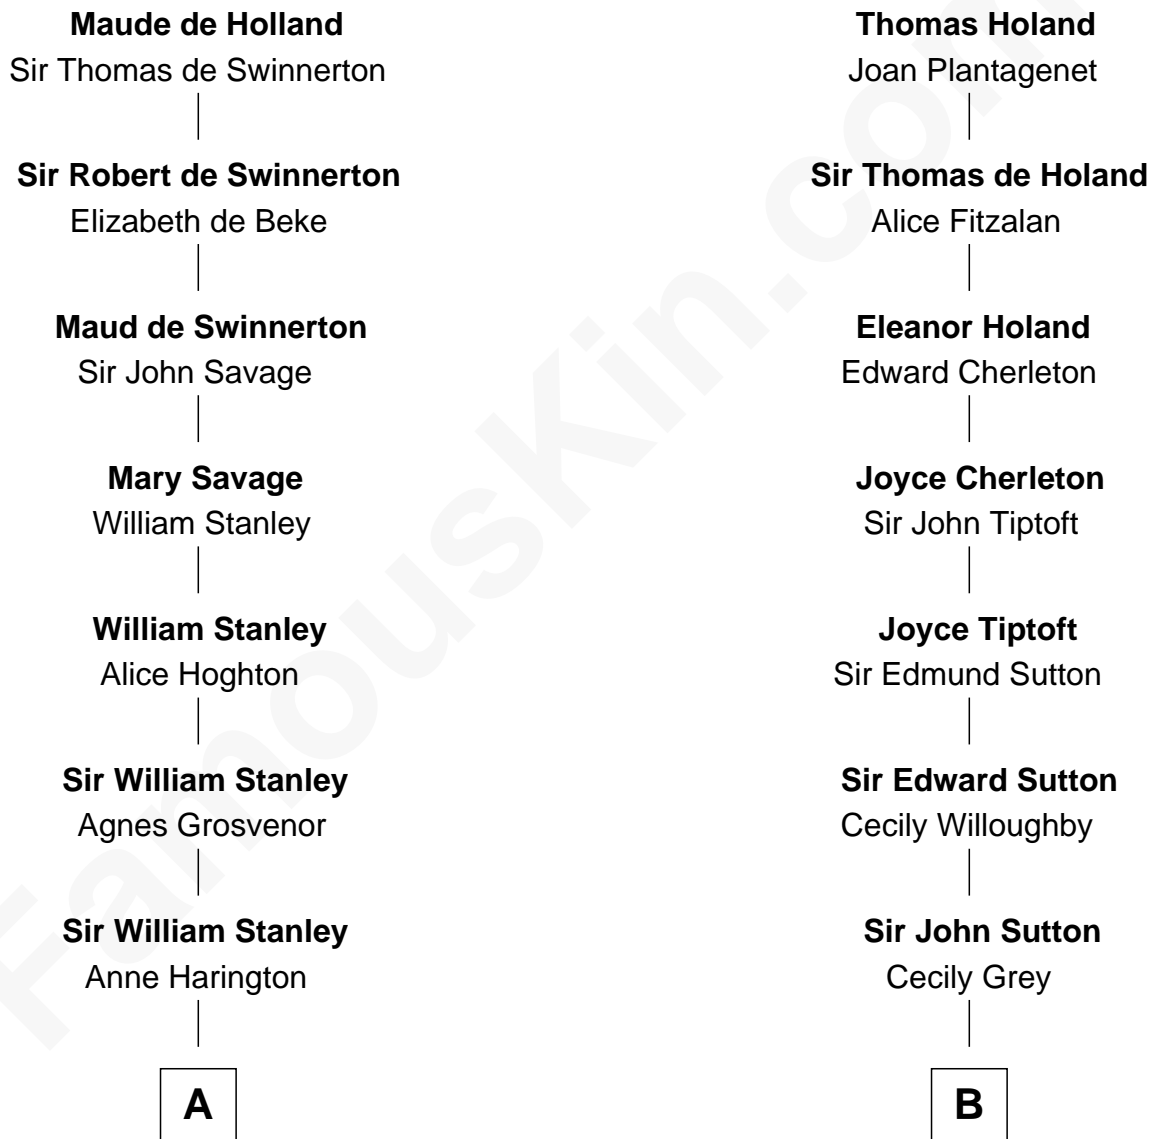

## Relationship Chart of

### Henry Lee III

9th Governor of Virginia

14th cousin 3 times removed of

**William Marsh Rice**

Founder of Rice University

**Sir Robert de Holland**

Maude la Zouche

**A**

**Peter Stanley**  
Cecily Tarleton

**Anne Stanley**  
Edward Sutton

**Anne Sutton**  
Richard Eltonhead

**Alice Eltonhead**  
Henry Corbin

**Laetitia Corbin**  
Richard Lee

**Henry Lee**  
Mary Bland

**Col. Henry Lee**  
Lucy Grymes