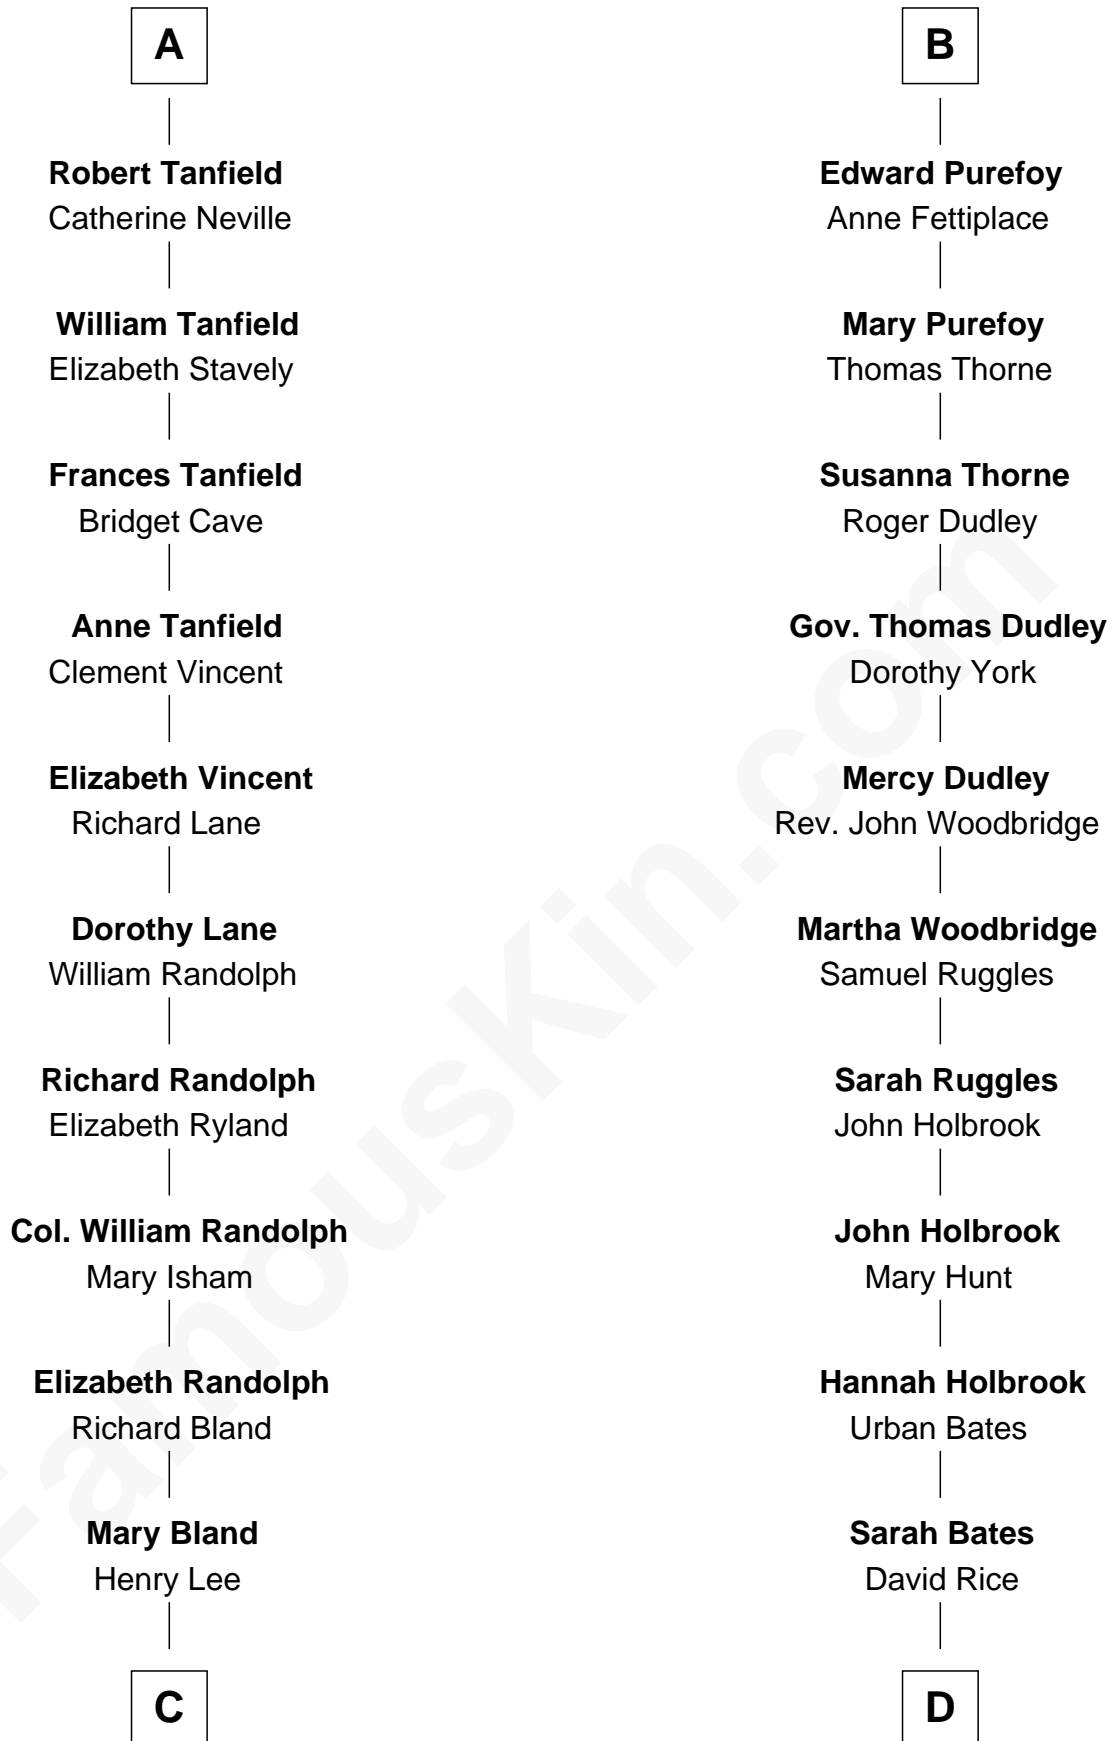

FamousKin.com Relationship Chart of

Henry Lee III

9th Governor of Virginia

18th cousin of

William Marsh Rice

Founder of Rice University

Sir Nicholas Audley

Joan Martin

C

Col. Henry Lee
Lucy Grymes

Henry Lee III
Light-Horse Harry

D

David Rice
Patty Hall

William Marsh Rice
Founder of Rice University

FamousKin.com