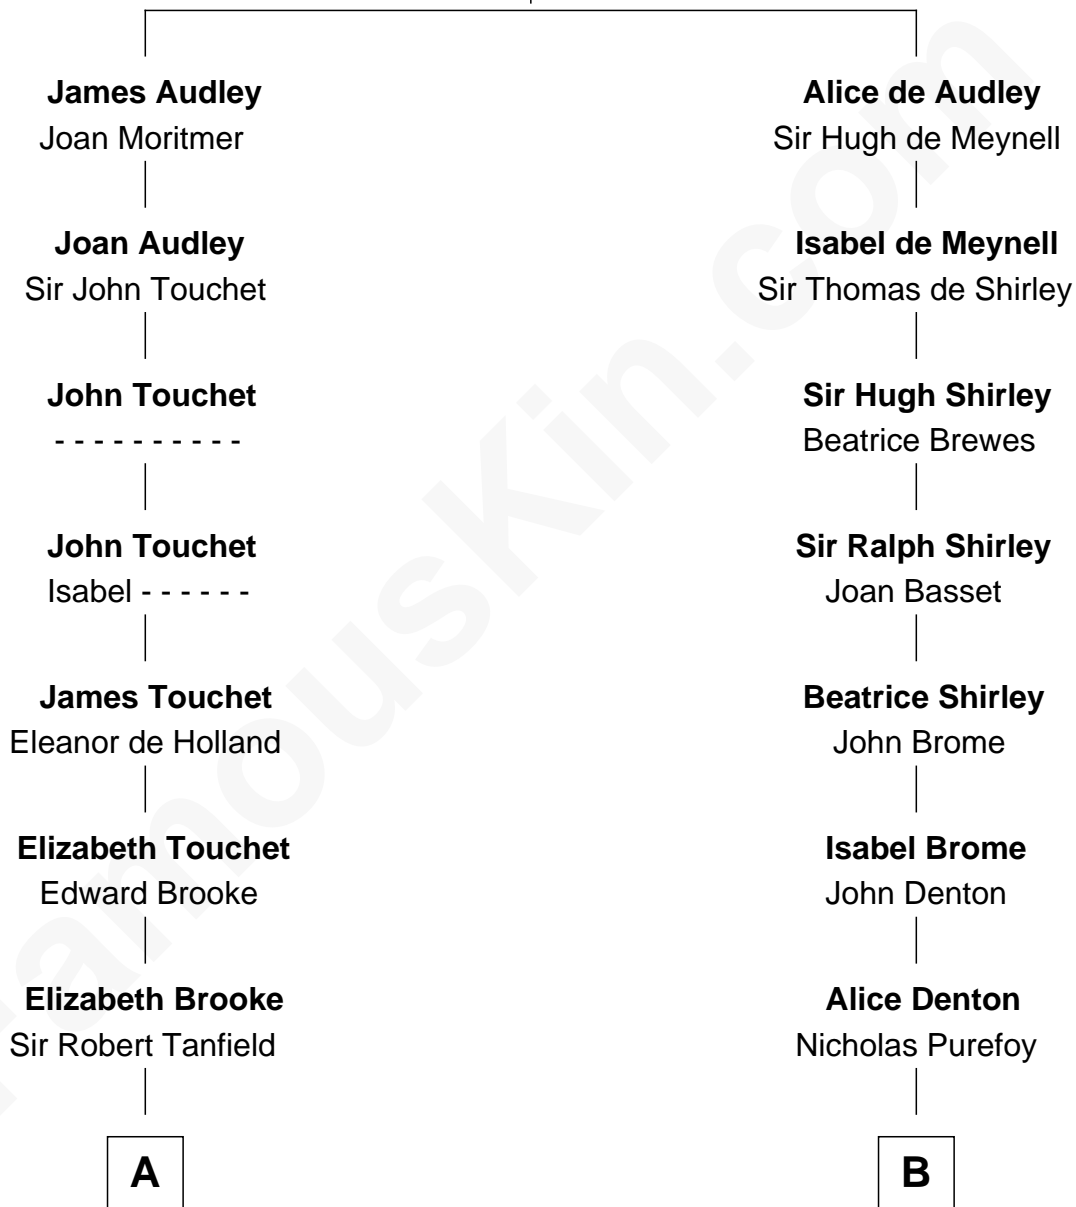

FamousKin.com Relationship Chart of

Henry Lee III

9th Governor of Virginia

18th cousin of

William Marsh Rice

Founder of Rice University

Sir Nicholas Audley

Joan Martin

C

Col. Henry Lee
Lucy Grymes

Henry Lee III
Light-Horse Harry

D

David Rice
Patty Hall

William Marsh Rice
Founder of Rice University

FamousKin.com