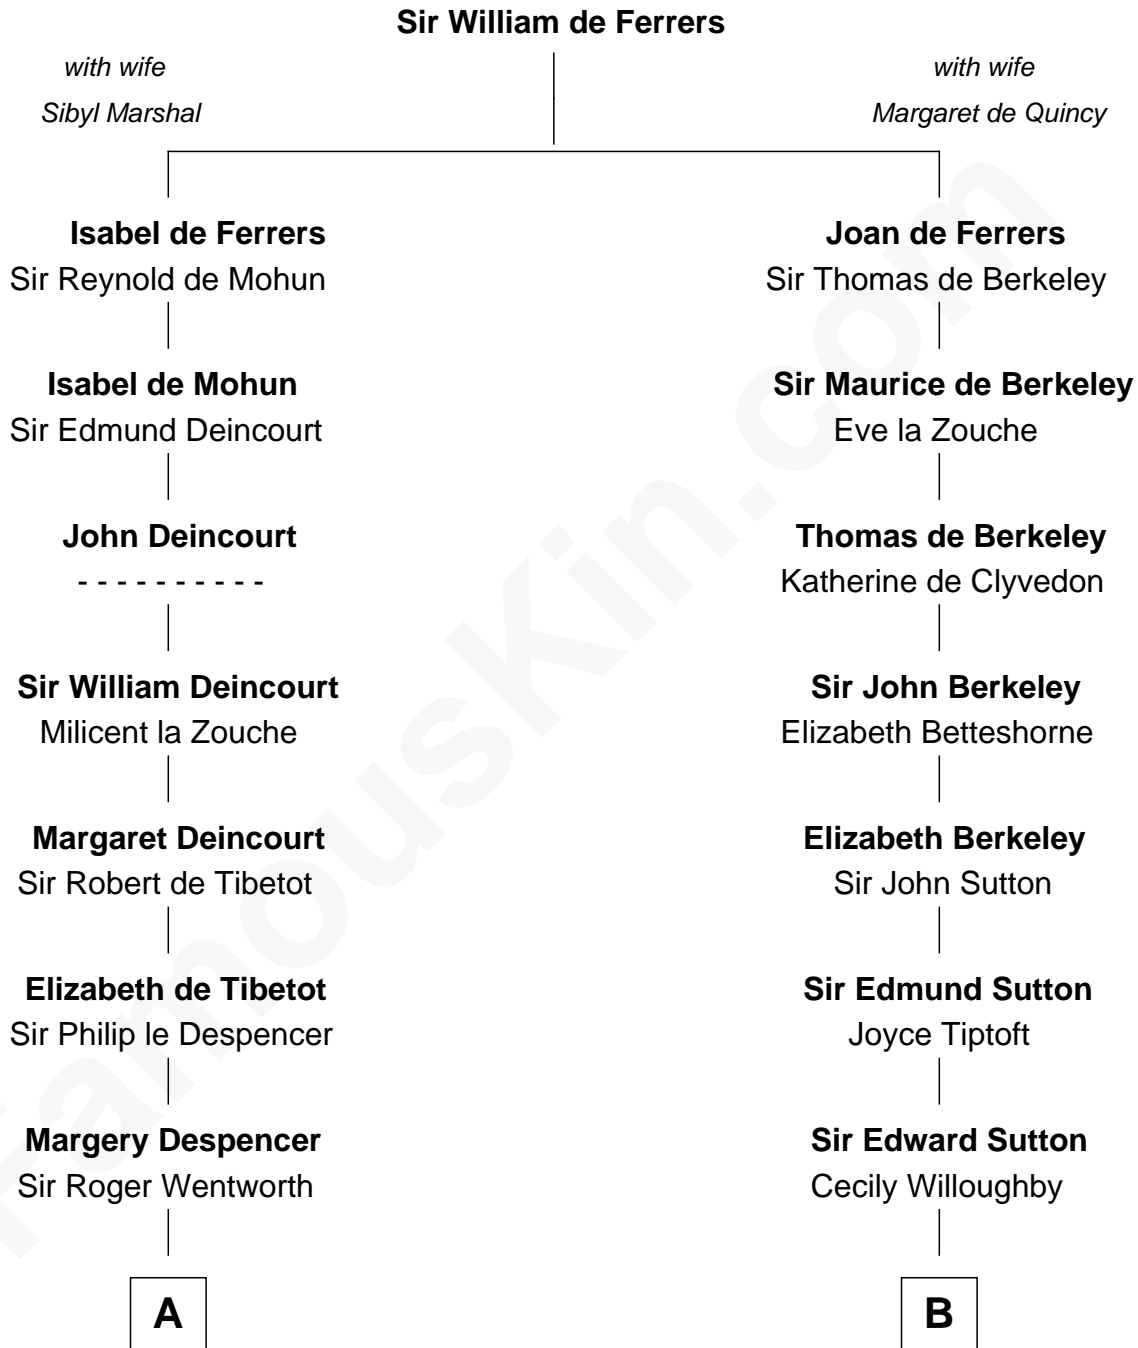

FamousKin.com

Relationship Chart of

Henry Lee III

9th Governor of Virginia

18th cousin 1 time removed of

William Marsh Rice
 Founder of Rice University

FamousKin.com