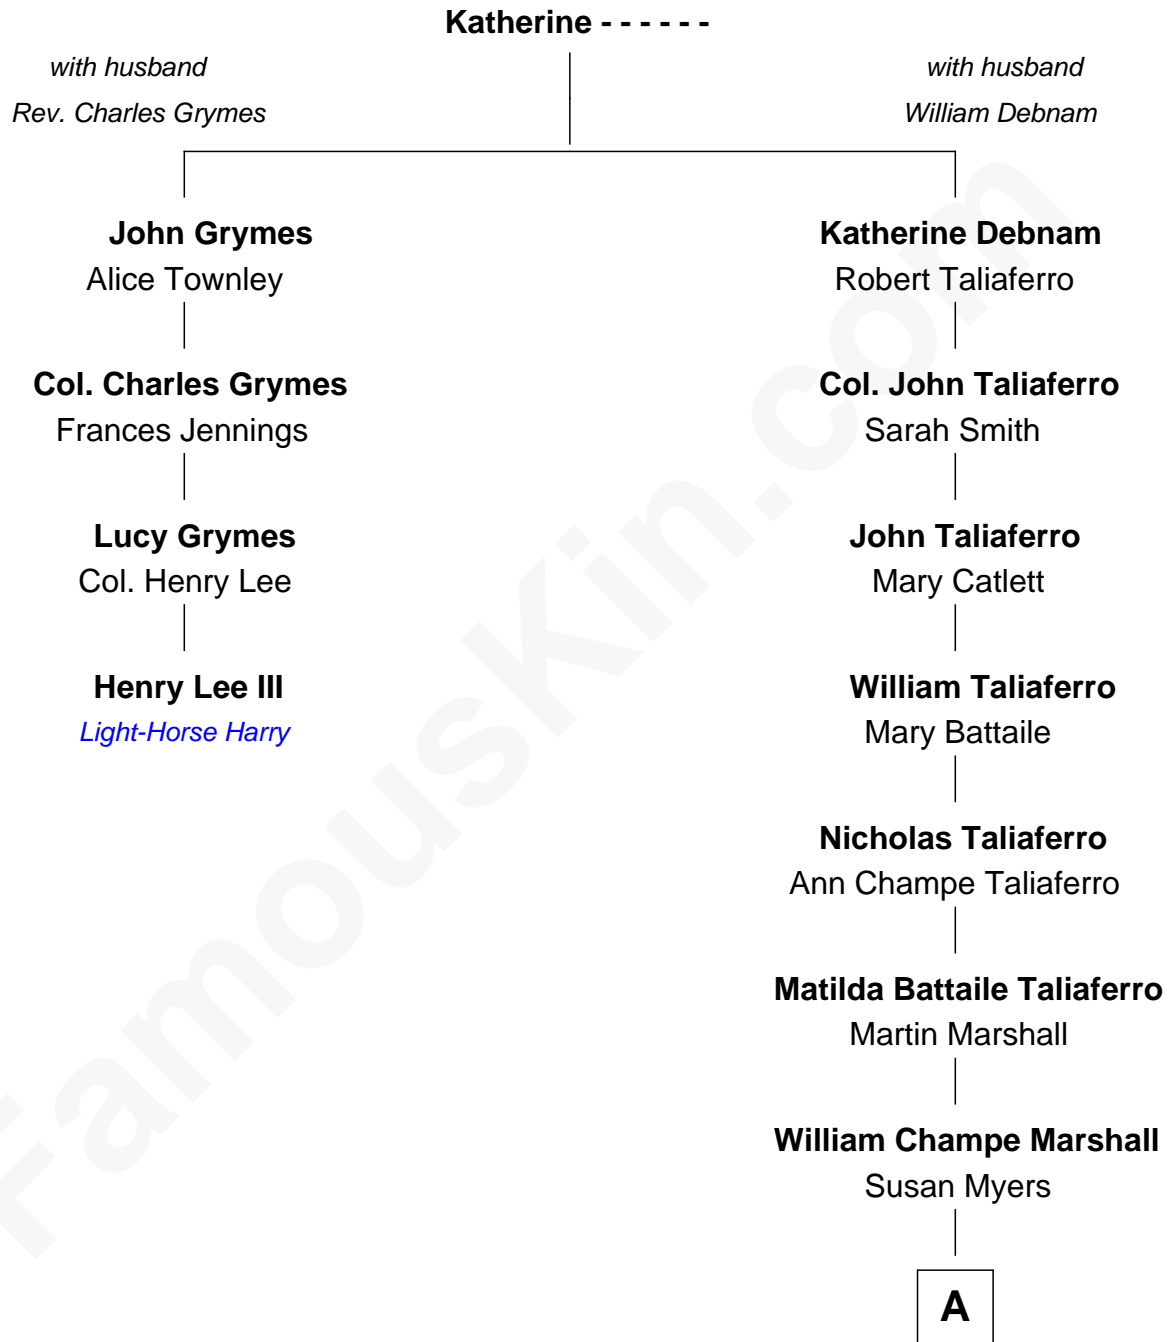

General George C. Marshall

Author of "The Marshall Plan"