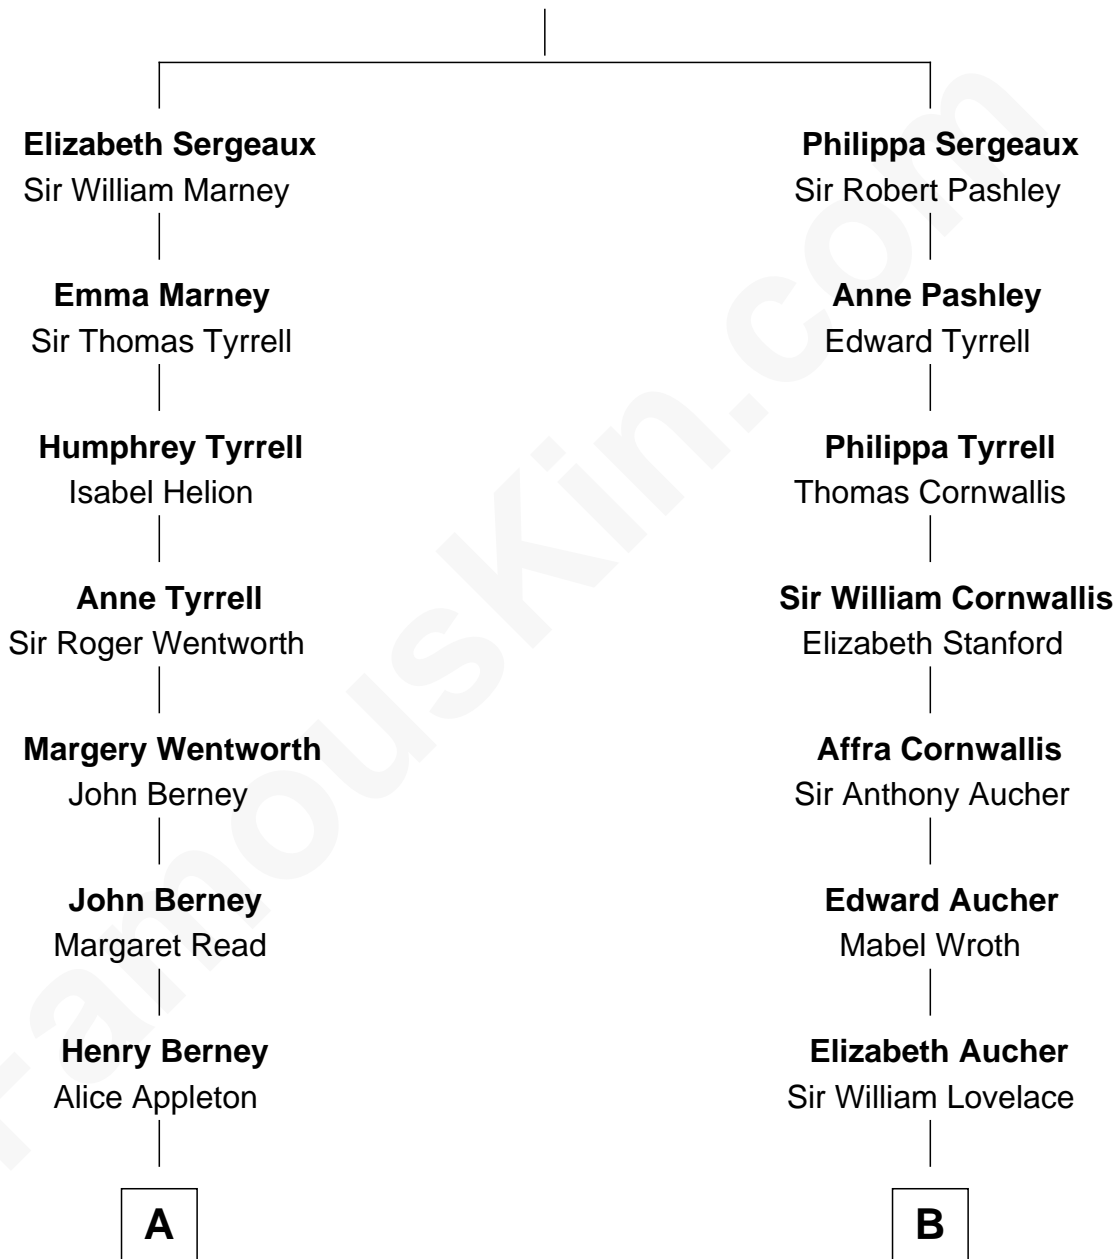

# FamousKin.com Relationship Chart of

**Henry Lee III**

*9th Governor of Virginia*

13th cousin 6 times removed of

**Harry F. Byrd**

*50th Governor of Virginia*

**Sir Richard Sergeaux**

Philippe Fitzalan

**C**

**Joel Walker Flood**

Ella Faulkner

**Eleanor Bolling Flood**

Richard Evelyn Byrd

**Harry F. Byrd**

*50th Governor of Virginia*

FamousKin.com