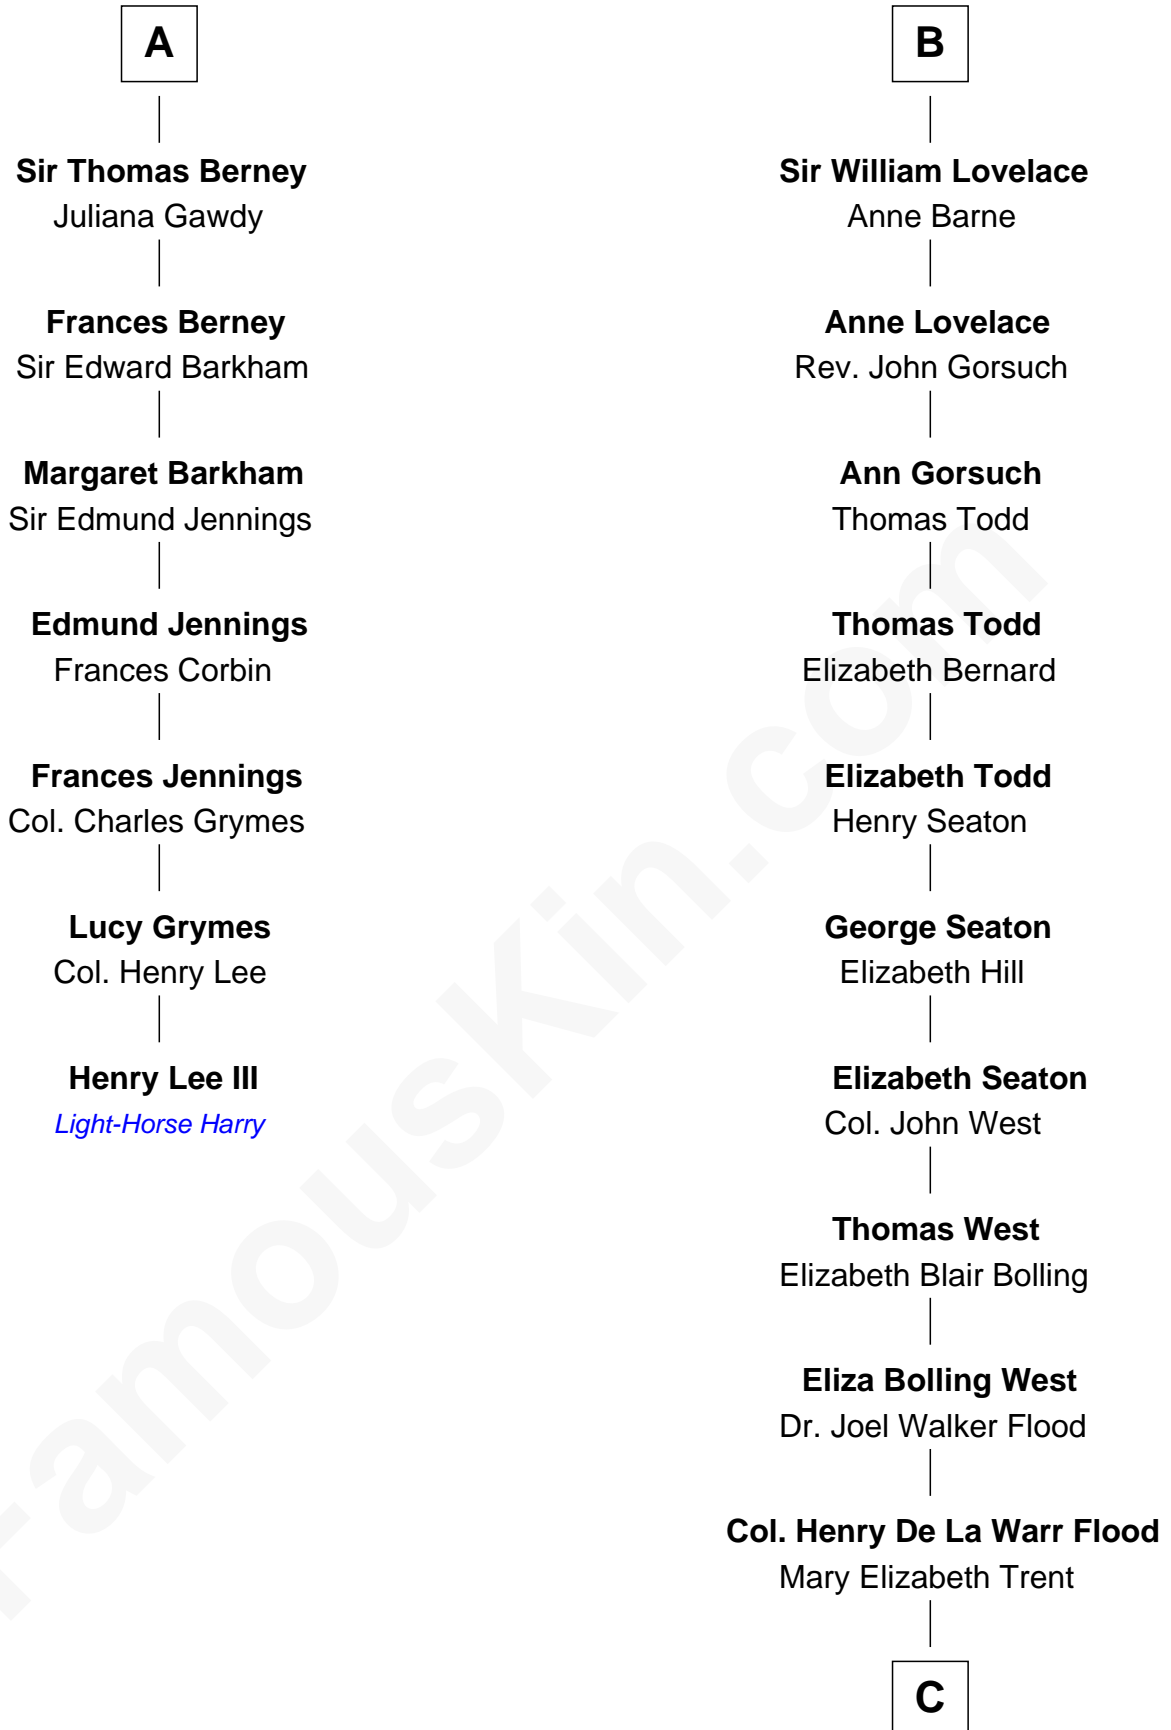

# FamousKin.com Relationship Chart of

**Henry Lee III**

*9th Governor of Virginia*

13th cousin 6 times removed of

**Harry F. Byrd**

*50th Governor of Virginia*

**Sir Richard Sergeaux**

Philippe Fitzalan

**C**

**Joel Walker Flood**

Ella Faulkner

**Eleanor Bolling Flood**

Richard Evelyn Byrd

**Harry F. Byrd**

*50th Governor of Virginia*

FamousKin.com