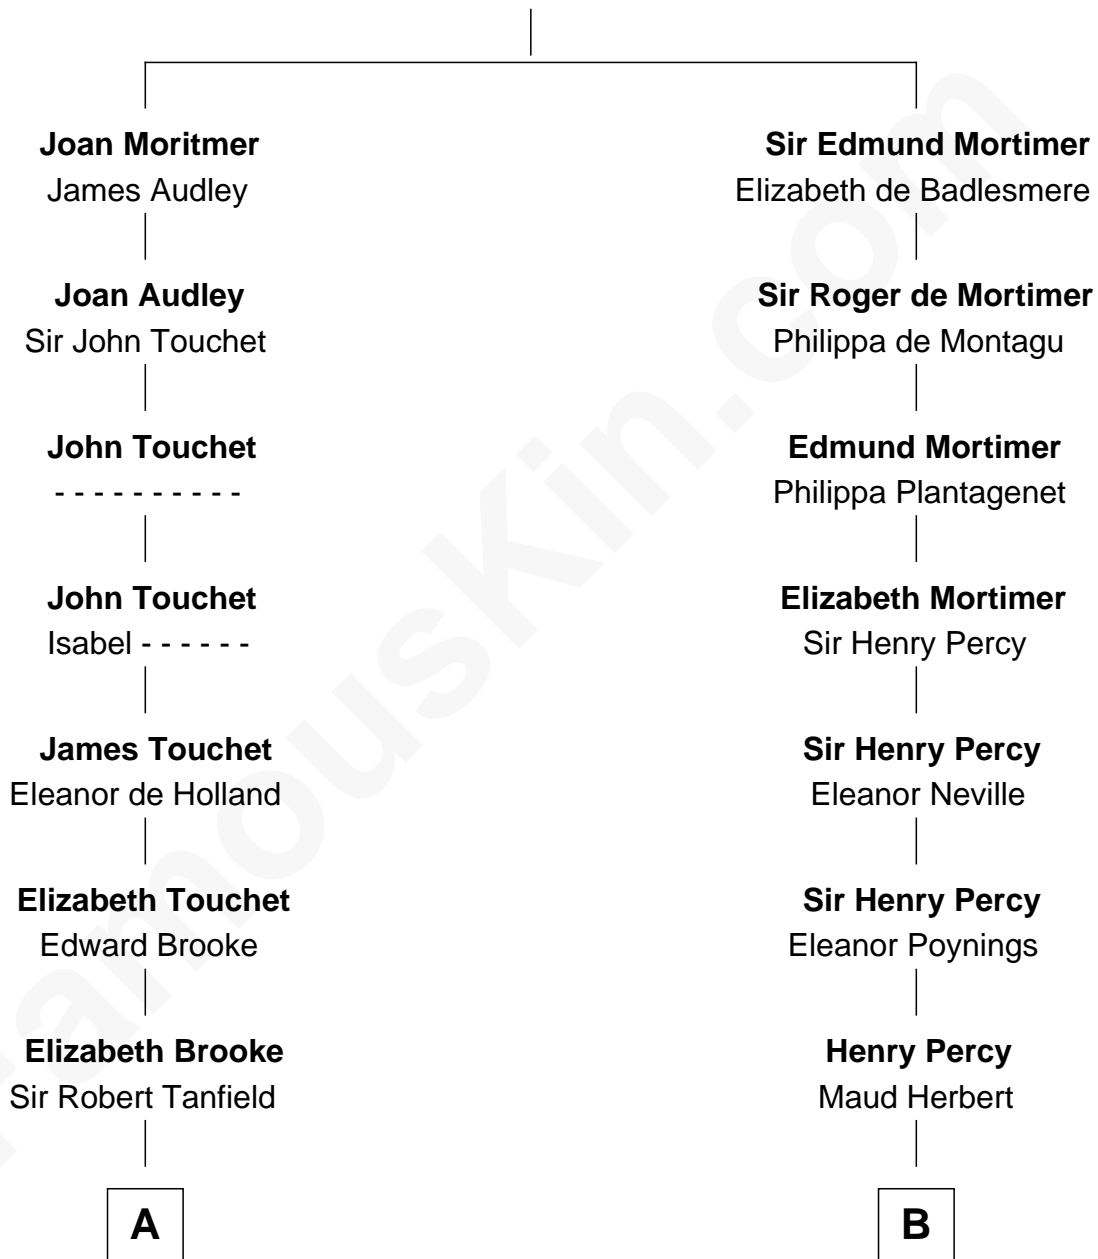

FamousKin.com Relationship Chart of

Henry Lee III

9th Governor of Virginia

18th cousin 3 times removed of

Harry F. Byrd

50th Governor of Virginia

Roger de Mortimer

Joan de Geneville

C

Col. Henry Lee

Lucy Grymes

Henry Lee III

Light-Horse Harry

D

Thomas Taylor Byrd

Mary Armistead