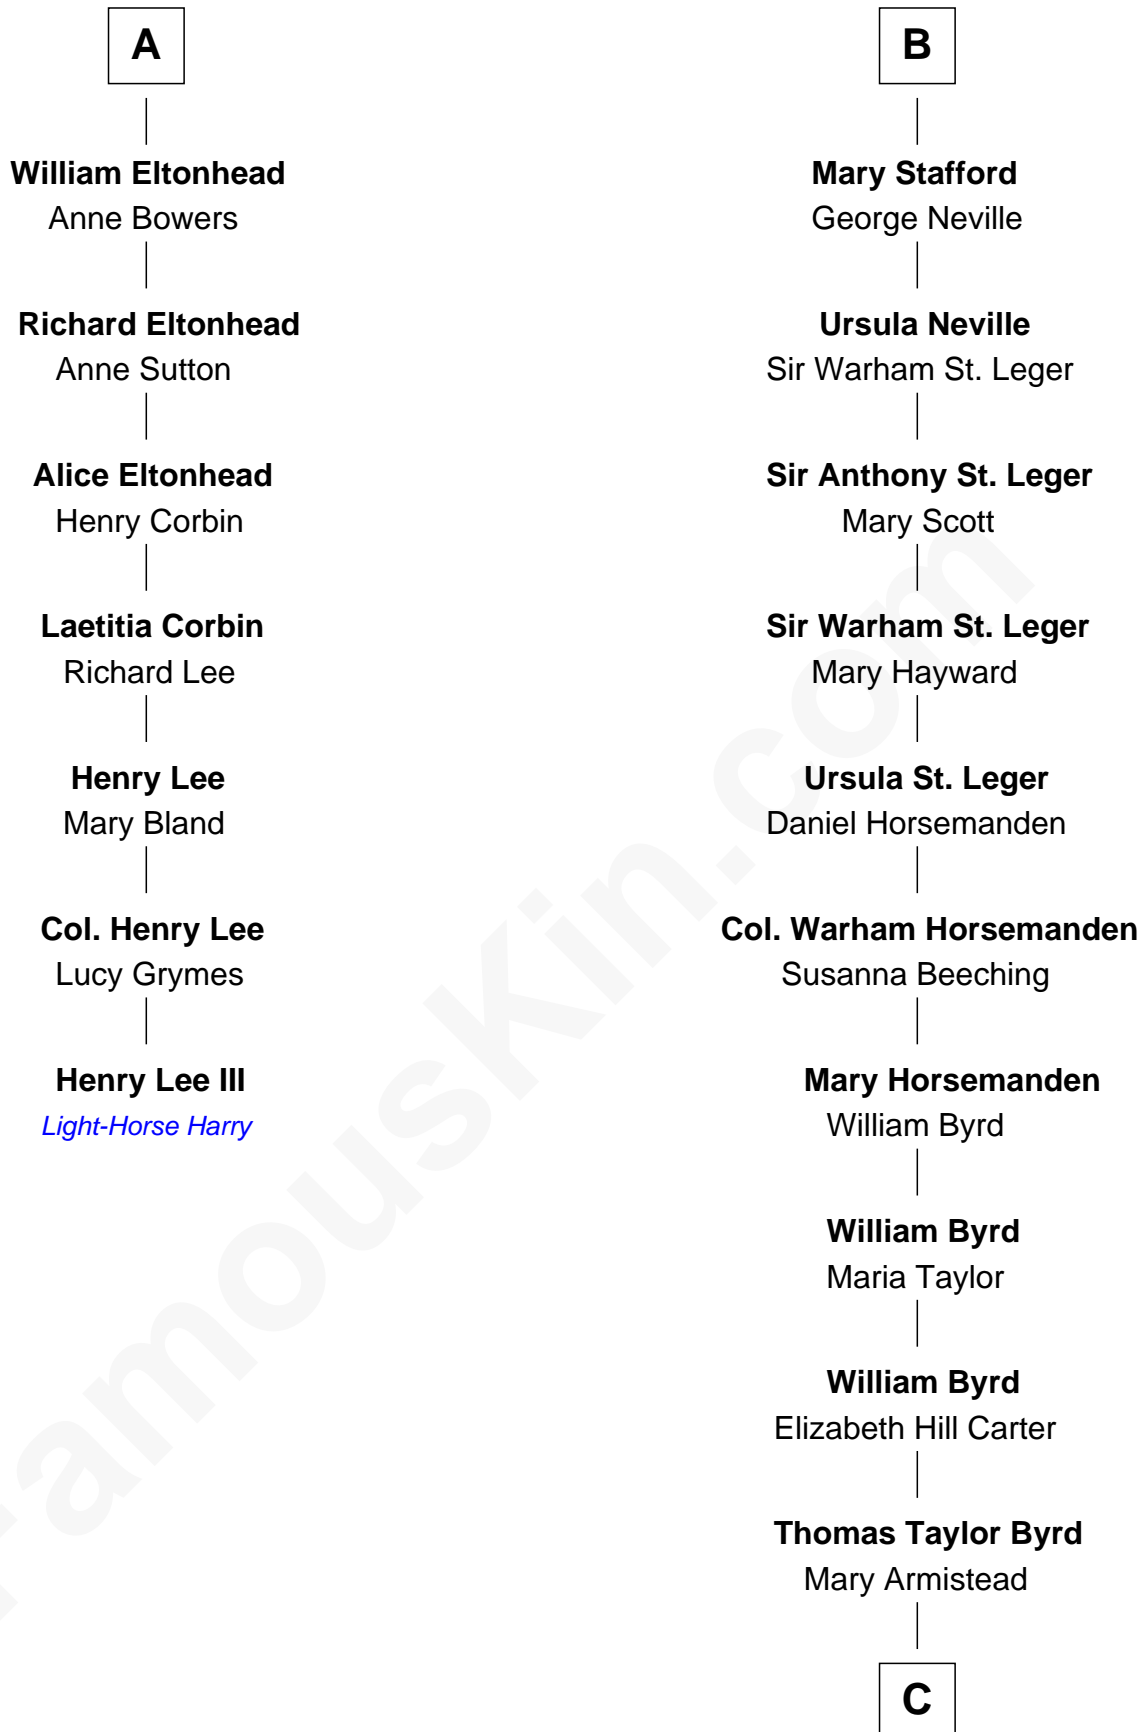

# FamousKin.com Relationship Chart of

**Henry Lee III**

*9th Governor of Virginia*

13th cousin 7 times removed of

**Harry F. Byrd**

*50th Governor of Virginia*

**C**

Richard Evelyn Byrd

Anne Harrison

Col. William Byrd

Jane Meriwether Rivers

Richard Evelyn Byrd

Eleanor Bolling Flood

Harry F. Byrd

*50th Governor of Virginia*

FamousKin.com