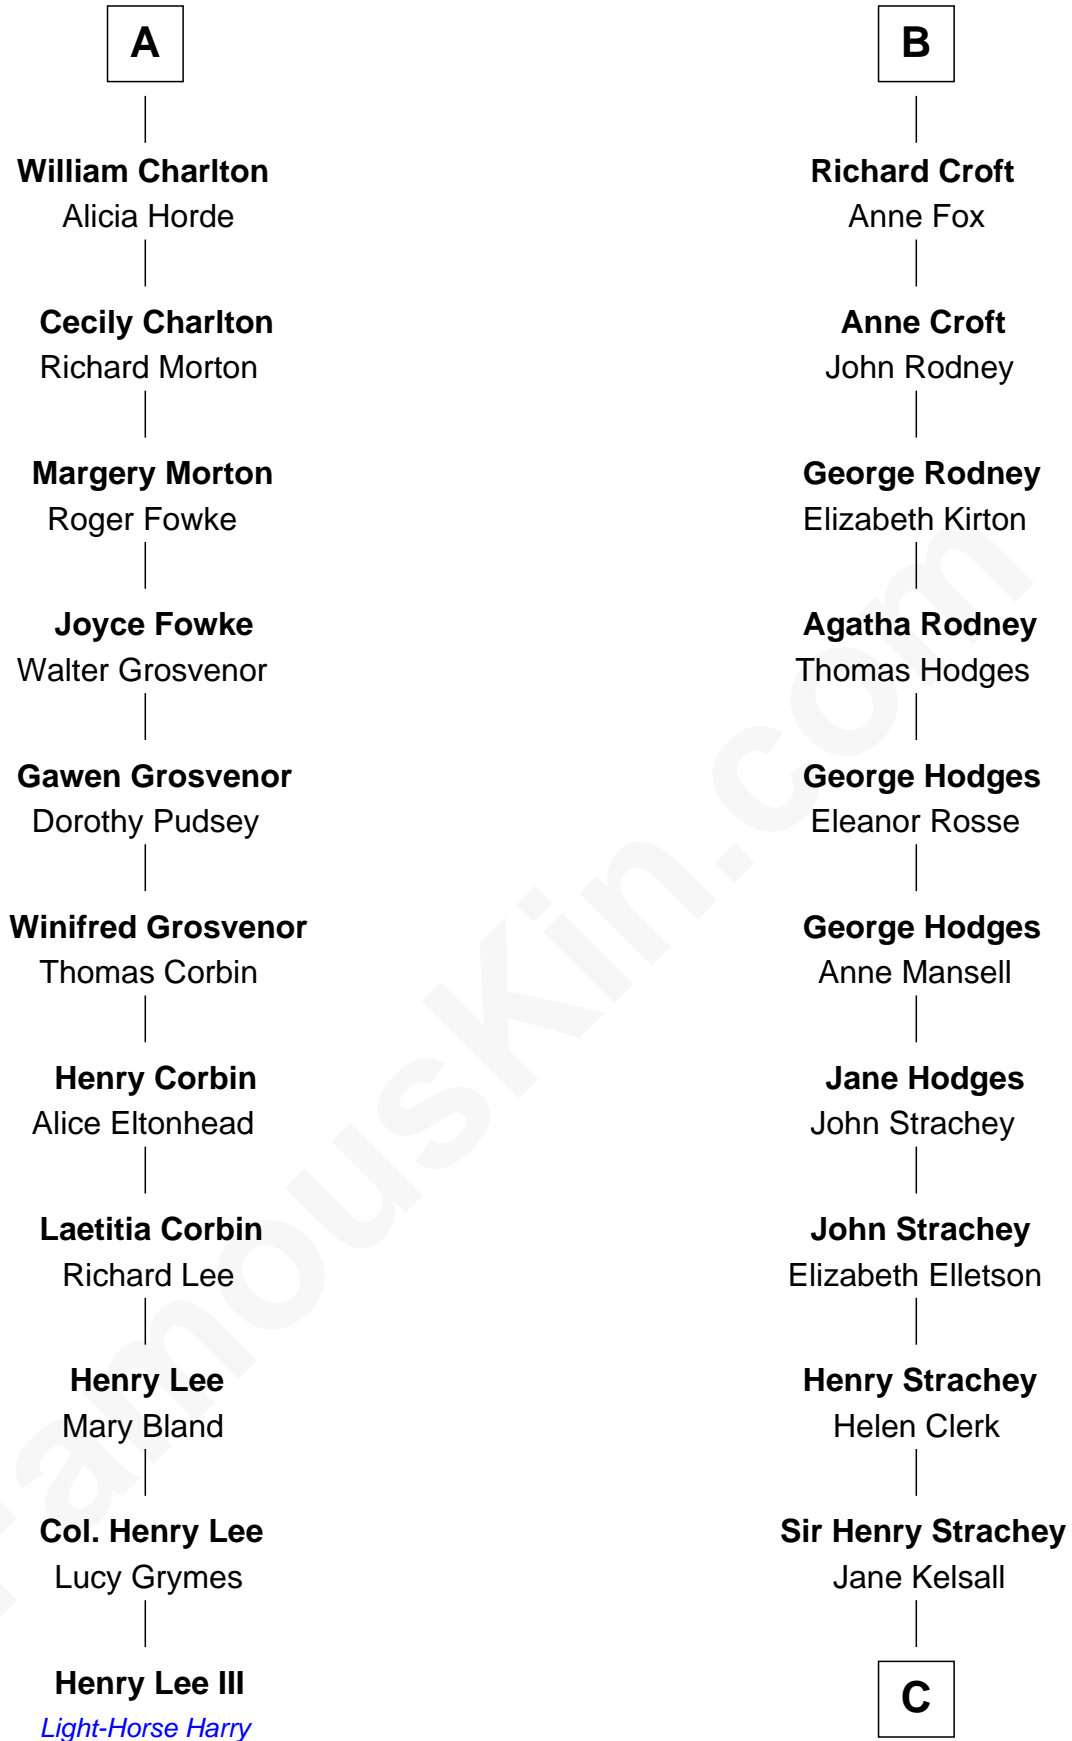

FamousKin.com Relationship Chart of

Henry Lee III

9th Governor of Virginia

17th cousin 2 times removed of

Lytton Strachey

Author and Co-Founder of Bloomsbury Group

Sir Roger de Somery

Nichole d'Aubenev

Maud de Somery
Sir Henry de Erdington

Sir Henry de Erdington
Joan de Wolvey

Sir Giles de Erdington
Elizabeth de Tolthorpe

Margaret de Erdington
Sir Roger Corbet

Sir Robert Corbet
Margaret - - - - -

Mary Corbet
Robert Charlton

Richard Charlton
Elizabeth Mainwaring

A

Joan de Somery
John IV le Strange

John V le Strange
Maud de Walton

Elizabeth le Strange
Gruffydd ap Madog

Gruffydd Fychan ap Gruffydd
Elen ferch Thomas ap Llewelyn

Owen Glendower
Margaret Hanmer

Janet ferch Owain
Sir John de Croft

William de Croft
Margaret Walwyn

B

C

Edward Strachey

Julia Woodburn Kirkpatrick

Sir Richard Strachey

Jane Maria Grant