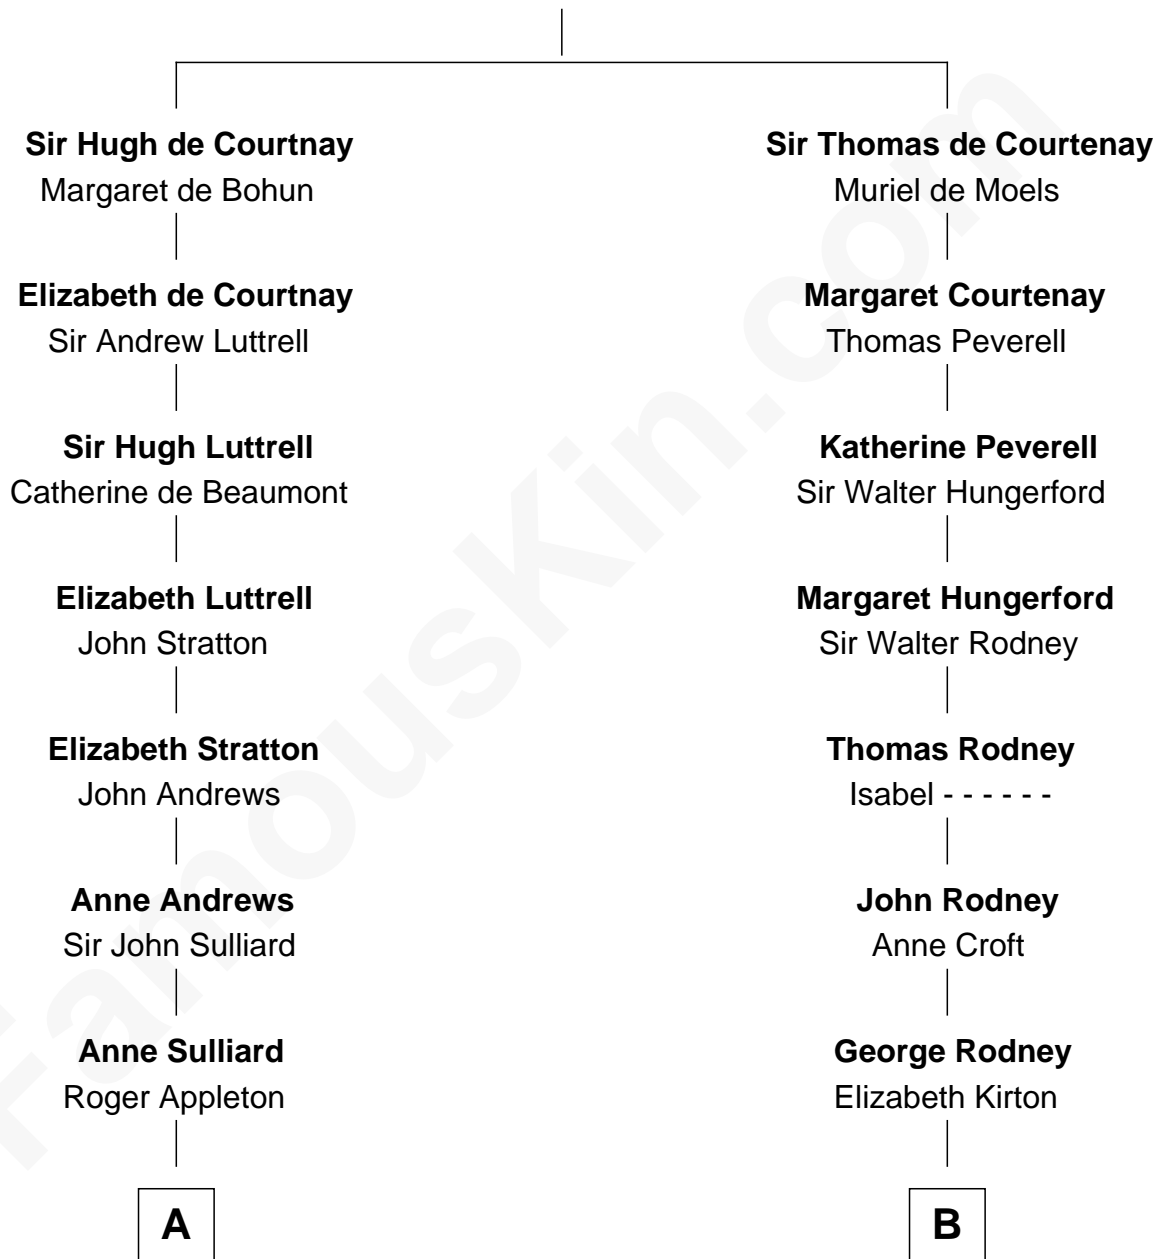

FamousKin.com Relationship Chart of

Henry Lee III

9th Governor of Virginia

16th cousin of

Lytton Strachey

Author and Co-Founder of Bloomsbury Group

Sir Hugh de Courtenay

Agnes de St. John

A

Henry Appleton

Margaret Roper

Roger Appleton

Agnes Clarke

Alice Appleton

Henry Berney

Sir Thomas Berney